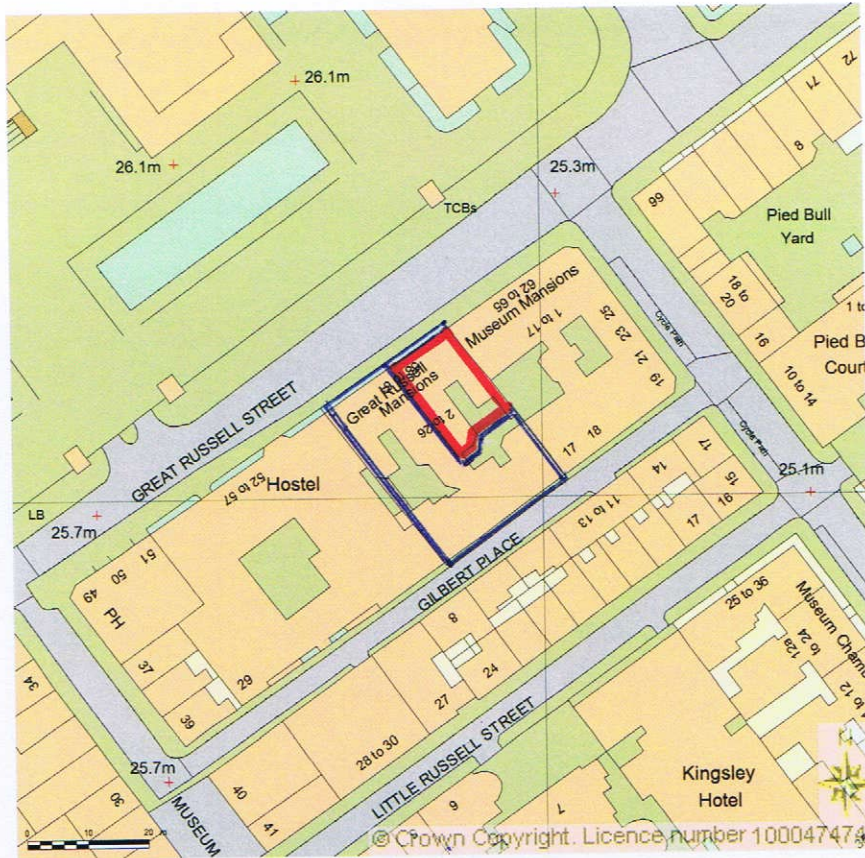

SITE LOCATION PLAN
AREA 2 HA
SCALE 1:1250 on A4

**GREAT RUSSELL MANSIONS,
59 – 61 Great Russell Street,
London
WC1B 3BE**

Supplied by Streetwise Maps Ltd
www.streetwise.net
Licence No: 100047474
14/11/2015 16:13