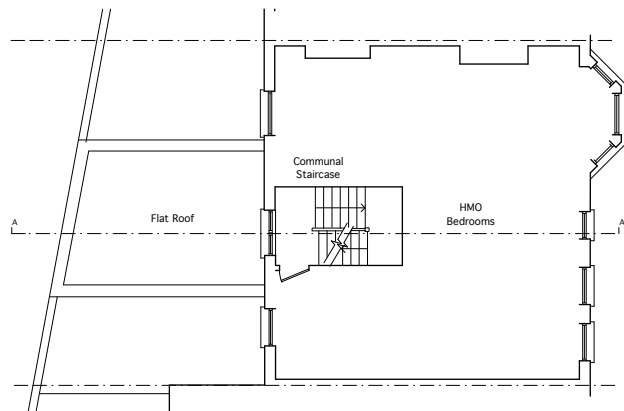

Section A-A

Rear Elevation

Top Floor Plan

East Side Elevation

West Side Elevation

187 Sumatra Road, London, NW6 1PF Existing Drawings

Drawing copyright.

Hart Baskerville Architects

76 Denmark Road, Wimbledon,
London SW19 4PQ

Tel: 020 8458 3433

Client **Ms Hamideh Gust**

Project **187 Sumatra Road,
London, NW6 1PF**

Drawing **Existing Plans,
Elevations and Sections**

Date **November 2015**

Scale **1:100@A2**

Project No.

Revision

Drawing No. **P801**