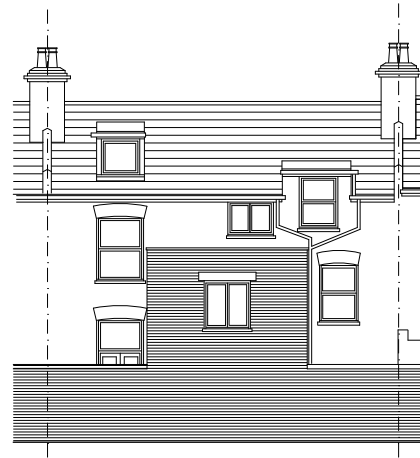

Section A-A

Rear Elevation

Top Floor Plan

East Side Elevation

West Side Elevation

187 Sumatra Road, London, NW6 1PF Existing Drawings

Drawing copyright.

Hart Baskerville Architects

76 Denmark Road, Wimbledon,
London SW19 4PQ

Tel: 020 8458 3433

Client **Ms Hamideh Gust**

Project **187 Sumatra Road,
London, NW6 1PF**

Drawing **Existing Plans,
Elevations and Sections**

Date **November 2015**

Scale **1:100@A2**

Project No.

Revision

Drawing No. **P801**