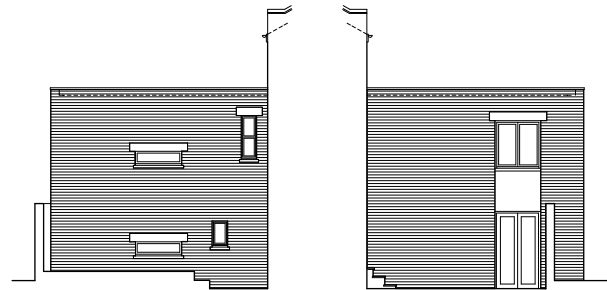

Section A-A

Rear Elevation

Top Floor Plan

East Side Elevation

West Side Elevation

187 Sumatra Road, London, NW6 1PF Existing Drawings

Drawing copyright.

Hart Baskerville Architects

76 Denmark Road, Wimbledon,
London SW19 4PQ

Tel: 020 8458 3433

Client **Ms Hamideh Gust**

Project **187 Sumatra Road,
London, NW6 1PF**

Drawing **Existing Plans,
Elevations and Sections**

Date **November 2015**