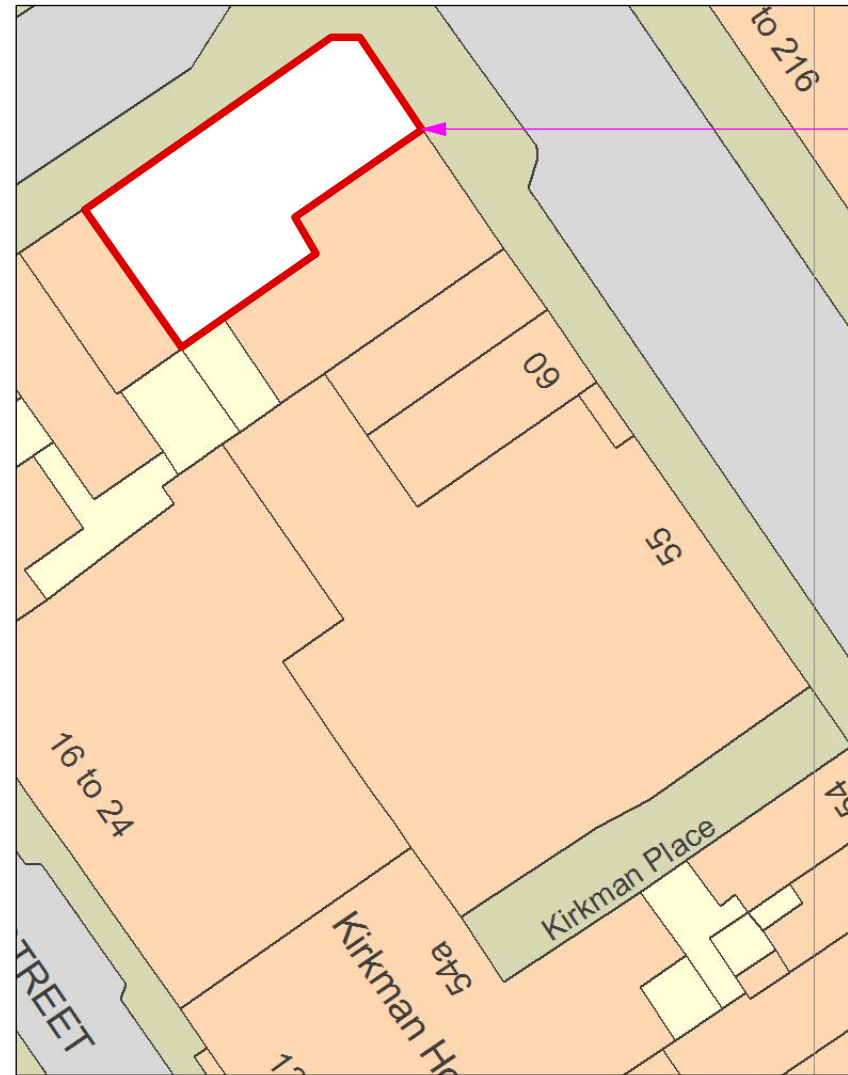

Site Plan
1:500

Outline of demise

Rev	Date	Notes
-	22/06/15	New drawing

APPROVAL

Project
Oliver Bonas Tottenham Ct Rd
62-63 Tottenham Court Road
1-3 Goodge Street
Camden
W1T 2EP

Drawing
Site and Location Plan

Scale	Drawn by
1:1250 & 1:500	CP

Number	Revision
OBTCR - GA000	/

x
All dimensions are in millimeters unless otherwise stated. All dimensions must be verified on site and any discrepancies reported to AMD.