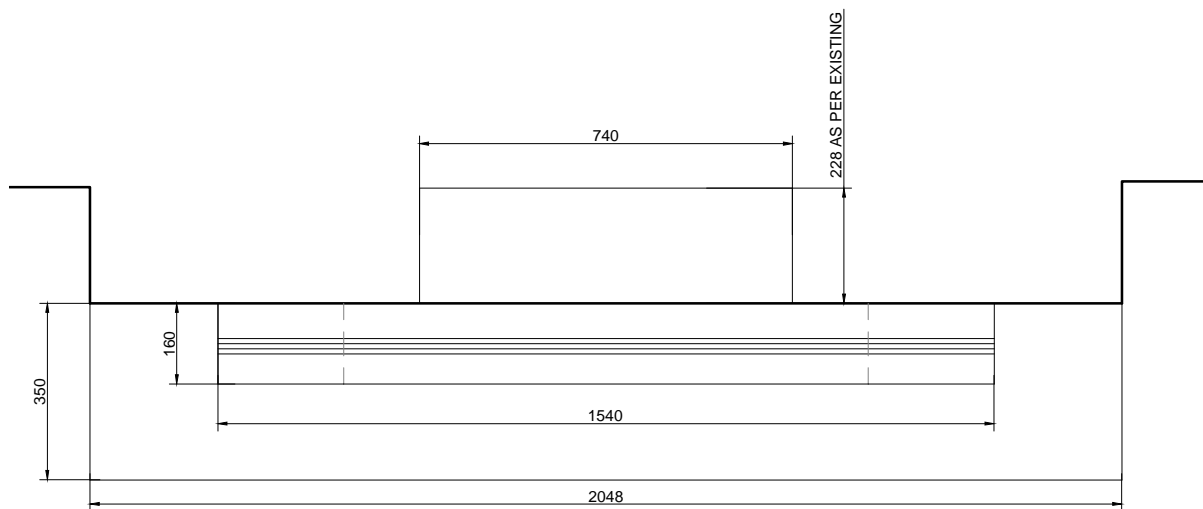

ELEVATION

CONCEPTUAL IMAGE

CONCEPTUAL IMAGE

English moulded bolection fireplace in Nero Bilbao Marble with slips in antique bronze metal finish.
Firebox to be in Nero Bilbao Marble mosaic as per the image.

PLAN VIEW

Arabescato Marble

Antique Bronze

Marble Mosaic

BUILDING ADDRESS 7 Albany Street		
CABALLERO 214 HARBOUR YARD, CHELSEA HARBOUR LONDON SW10 0XD email: info@caballero.uk.com Tel: 0207 351 7394 Fax: 0207 152 6039 <small>Copyright: CABALLERO UK LTD</small>		
DRAWING NO AS - 901	REV D1	SCALE 1:15@A3
DRAWING NAME First Floor Fireplace Details		ISSUED 25.11.15