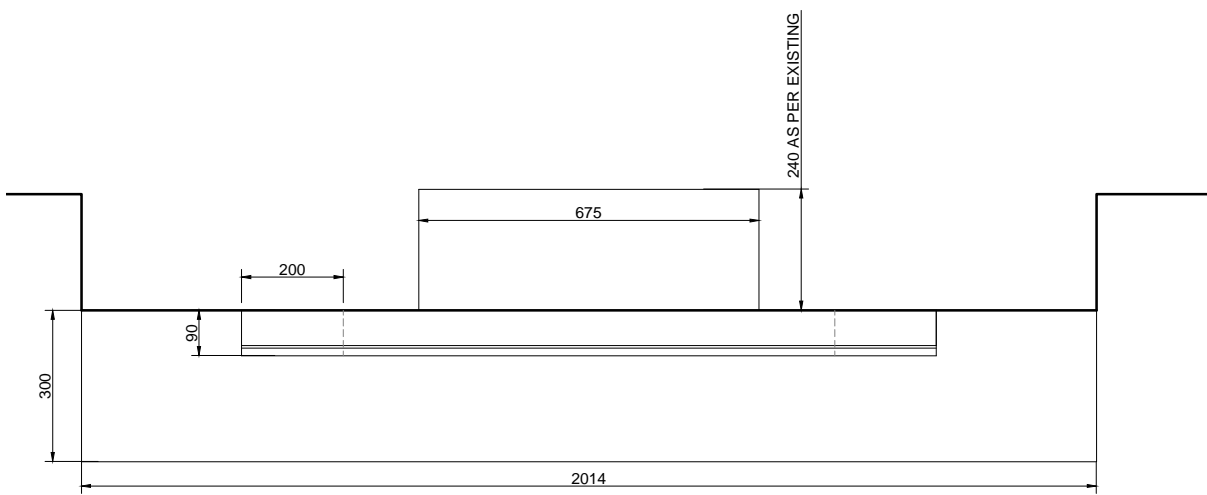

ELEVATION

PLAN VIEW

CONCEPTUAL IMAGE

English moulded bolection fireplace in Arabescato Marble with slips in antique brass metal finish.
Firebox to be in Nero Marquina Marble Mosaic - Herringbone pattern.

Arabescato Marble

Antique Brass

Marble Mosaic - Herringbone pattern

CONCEPTUAL IMAGE

CONCEPTUAL IMAGE

BUILDING ADDRESS 7 Albany Street	
CABALLERO 214 HARBOUR YARD, CHELSEA HARBOUR LONDON SW10 0XD email: info@caballero.uk.com Tel: 0207 351 7394 Fax: 0207 152 6039 <small>Copyright: CABALLERO UK LTD</small>	
DRAWING NO AS - 900	REV D1 SCALE 1:15@A3
DRAWING NAME Ground Floor Fireplace Details	ISSUED 25.11.15