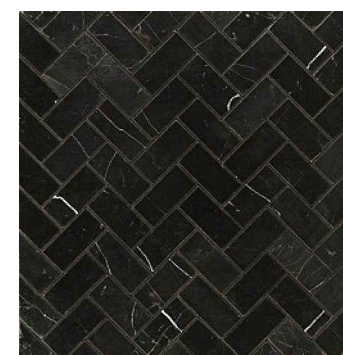

ELEVATION

PLAN VIEW

CONCEPTUAL IMAGE

English moulded bolection fireplace in Arabescato Marble with slips in antique brass metal finish.
Firebox to be in Nero Marquina Marble Mosaic - Herringbone pattern.

Arabescato Marble

Antique Brass

Marble Mosaic - Herringbone pattern

CONCEPTUAL IMAGE

CONCEPTUAL IMAGE

BUILDING ADDRESS 7 Albany Street	
CABALLERO 214 HARBOUR YARD, CHELSEA HARBOUR LONDON SW10 0XD email: info@caballero.uk.com Tel: 0207 351 7394 Fax: 0207 152 6039 <small>Copyright: CABALLERO UK LTD</small>	
DRAWING NO AS - 900	REV D1 SCALE 1:15@A3
DRAWING NAME Ground Floor Fireplace Details	ISSUED 25.11.15