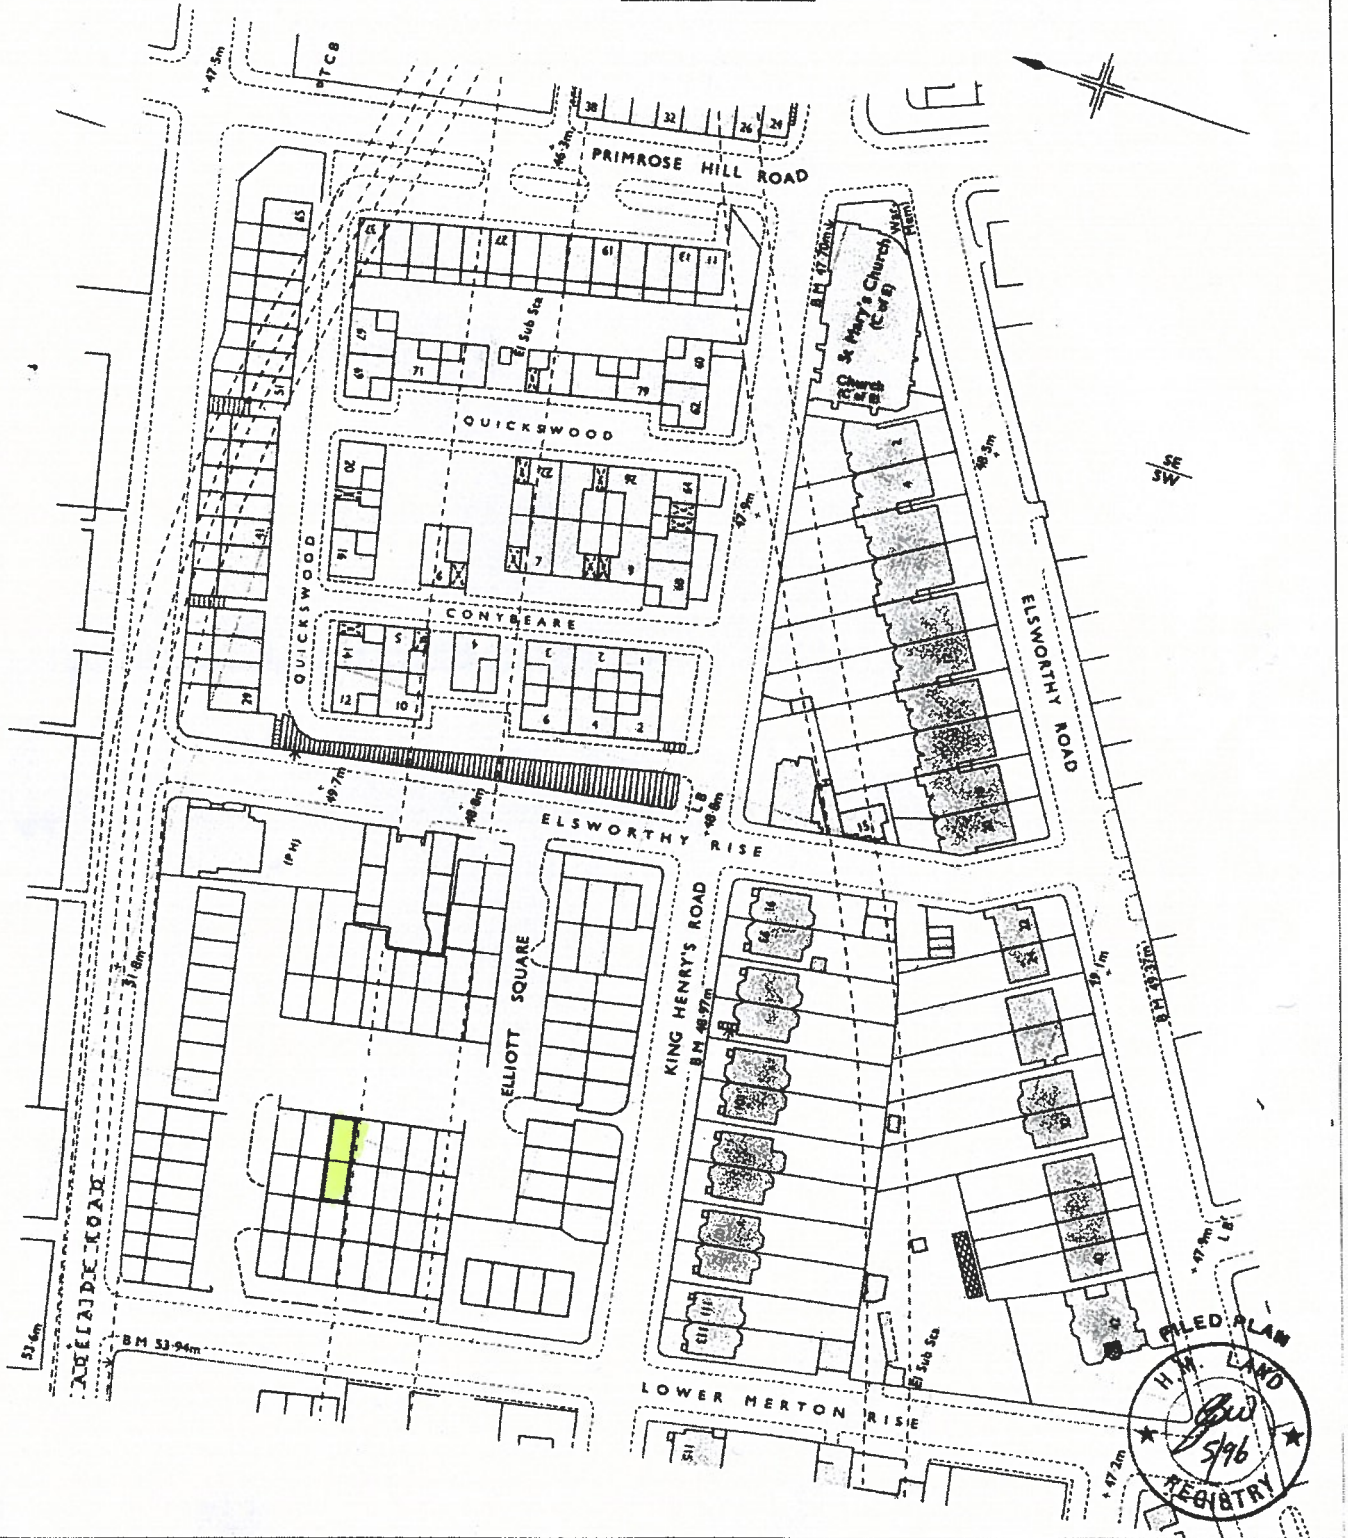

H.M. LAND REGISTRY			TITLE NUMBER	
			NGL737736	
ORDNANCE SURVEY PLAN REFERENCE	COUNTY	SHEET	NATIONAL GRID	SECTION
	GREATER LONDON		TQ 2784	V
Scale: 1/1250			© Crown copyright 1984	

BOROUGH OF CAMDEN

This is a print of the view of the title plan obtained from Land Registry showing the state of the title plan on 30 January 2015 at 13:31:37. This title plan shows the general position, not the exact line, of the boundaries. It may be subject to distortions in scale. Measurements scaled from this plan may not match measurements between the same points on the ground.

This title is dealt with by Land Registry, Croydon Office.

©Crown Copyright. Produced by Land Registry. Reproduction in whole or in part is prohibited without the prior written permission of Ordnance Survey. Licence Number 100026316.