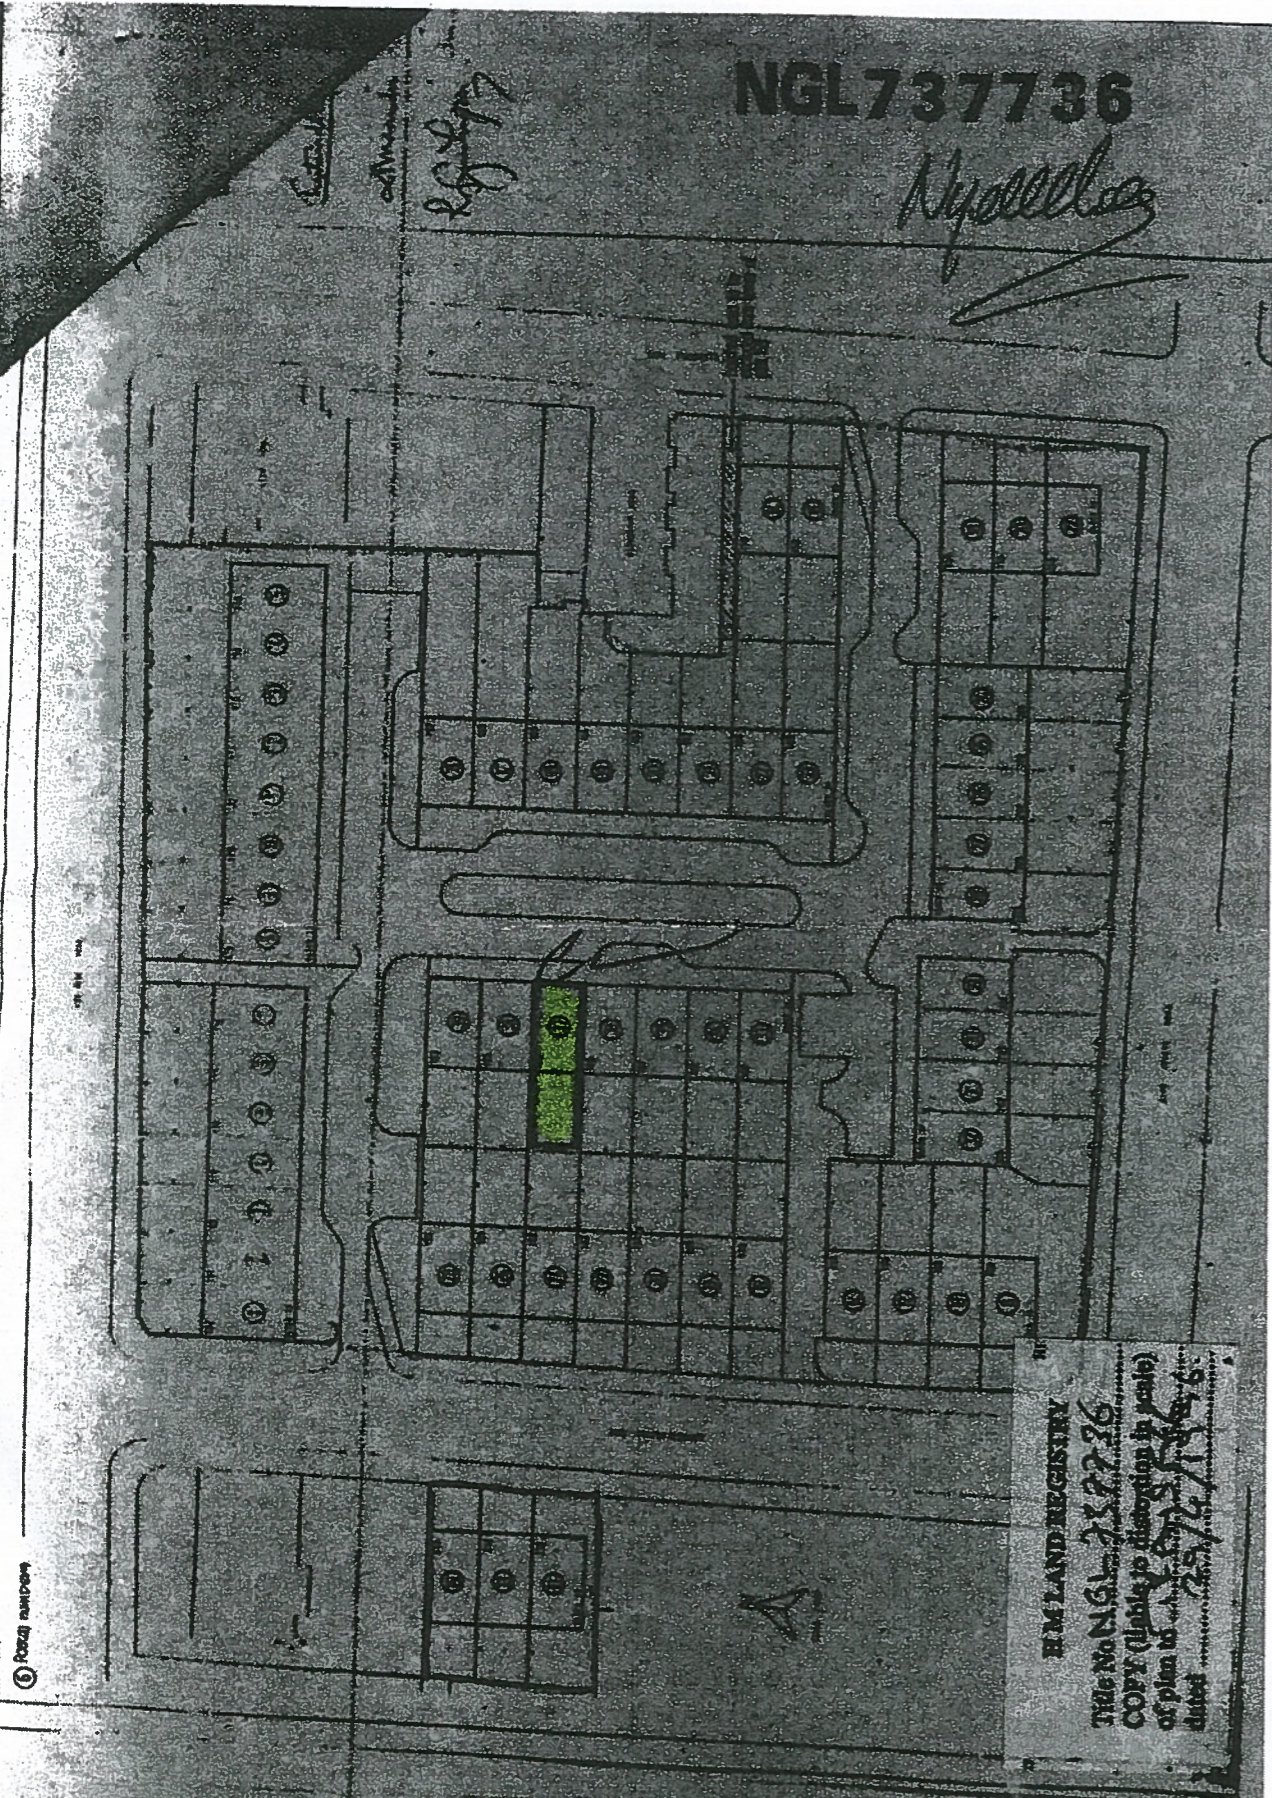

NGL737736

My...

H.M. LAND REGISTRY

Title No NGL 737736

COPY (liable to distortion in scale)
of plan as shown on 25/1/15

H.M. LAND REGISTRY

TITLE NUMBER

NGL737736

ORDNANCE SURVEY PLAN REFERENCE	COUNTY	SHEET	NATIONAL GRID	SECTION
	GREATER LONDON		TQ 2784	V

Scale: 1/1250

© Crown copyright 1984

BOROUGH OF CAMDEN

This is a print of the view of the title plan obtained from Land Registry showing the state of the title plan on 30 January 2015 at 13:31:37. This title plan shows the general position, not the exact line, of the boundaries. It may be subject to distortions in scale. Measurements scaled from this plan may not match measurements between the same points on the ground.

This title is dealt with by Land Registry, Croydon Office.

©Crown Copyright. Produced by Land Registry. Reproduction in whole or in part is prohibited without the prior written permission of Ordnance Survey. Licence Number 100026316.