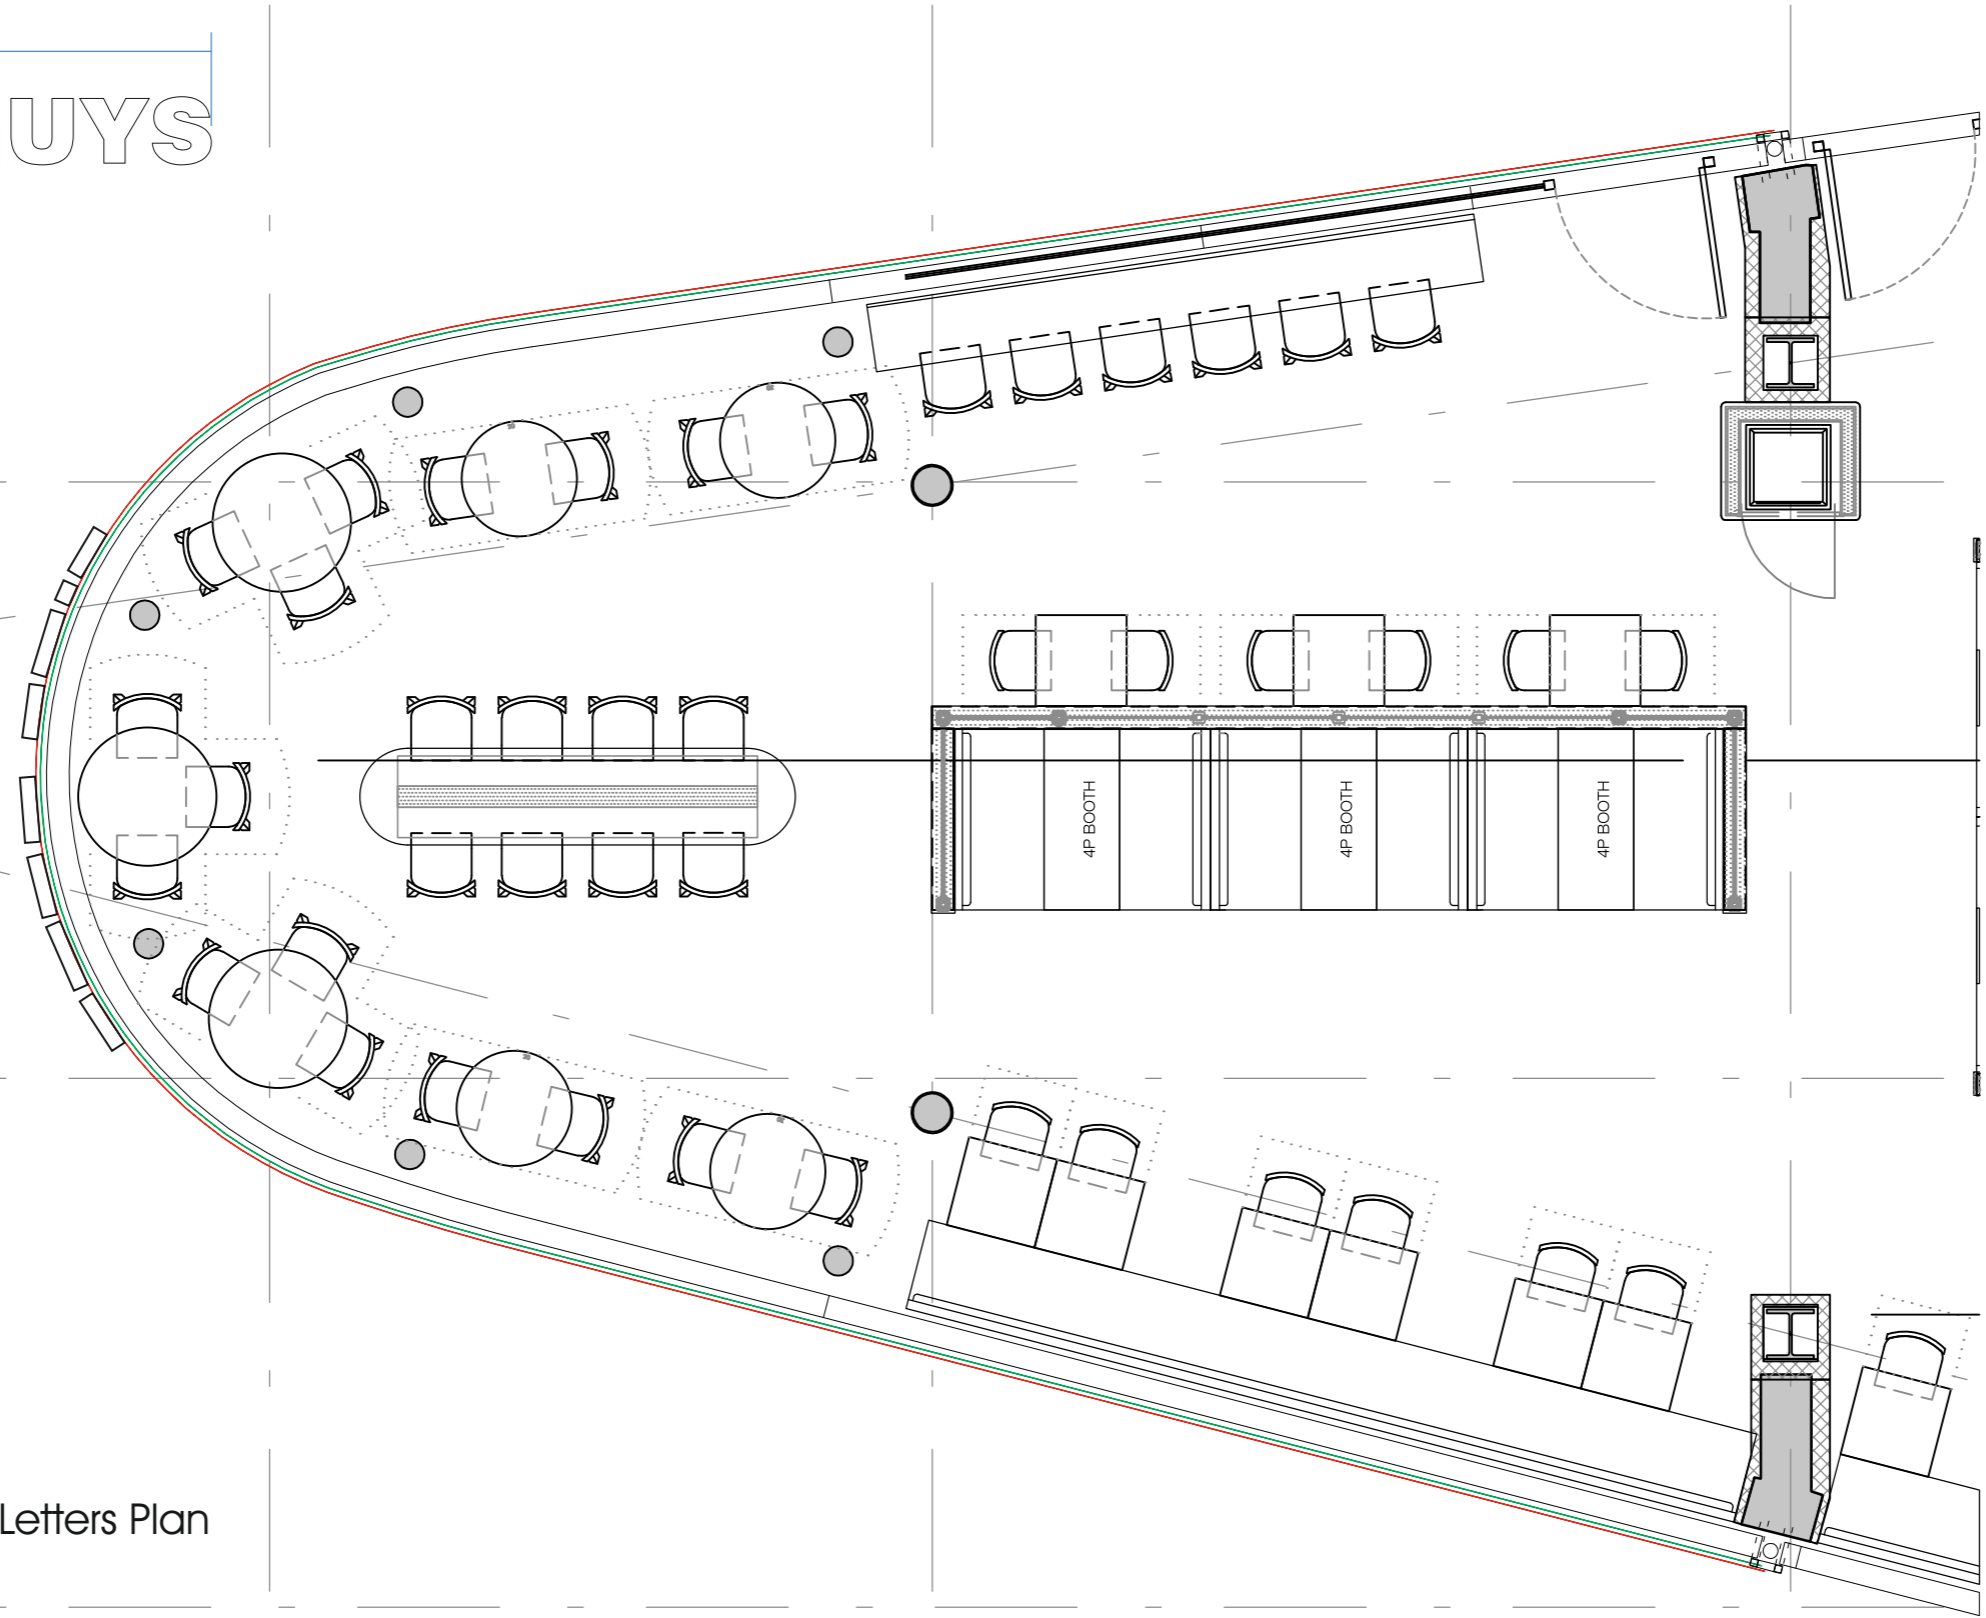

428 | 3533 | FIVE GUYS

Curved Fascia/Letters Plan
Scale 1:50

Client: Five Guys - Kings Cross		
Description: Fascia Curve Plan		
Drawn By: M. Mannix	Checked By: J.Mc	Date: 16.11.2015
Drawing No: MM-1115-64	Status: For Approval	Scale: A/S @A3
Revisions:		
A	00.00.14	-
B	00.00.14	-
C	00.00.14	-
D	00.00.14	-
E	00.00.14	-
		PREFERRED FORMATS: CorelDRAW X5 .cdr Adobe Illustrator CS3 .ai Encapsulated Post Script .eps
Bestwood Road Bulwell Nottingham NG6 8SS Tel: 0115 976 1188 Fax: 0115 976 1213		OTHER FORMATS: Adobe Acrobat .pdf Adobe Photoshop CS3 .psd AutoCAD 2007 .dwg/.dxf <small>WE REQUIRE VECTOR GRAPHICS (LINES AND CURVES WITH FONTS BROKEN APART) FOR CUTTING / MANUFACTURE OR HIGH RES IMAGES FOR DIGITAL PRINTING. PLEASE SUPPLY ANY COLOUR REFERENCES, FONTS AND ARTWORK. GUIDELINES, ARTWORK DEVELOPMENT, RE-GENERATION OR CONVERSION MAY INCUR ADDITIONAL COST.</small>