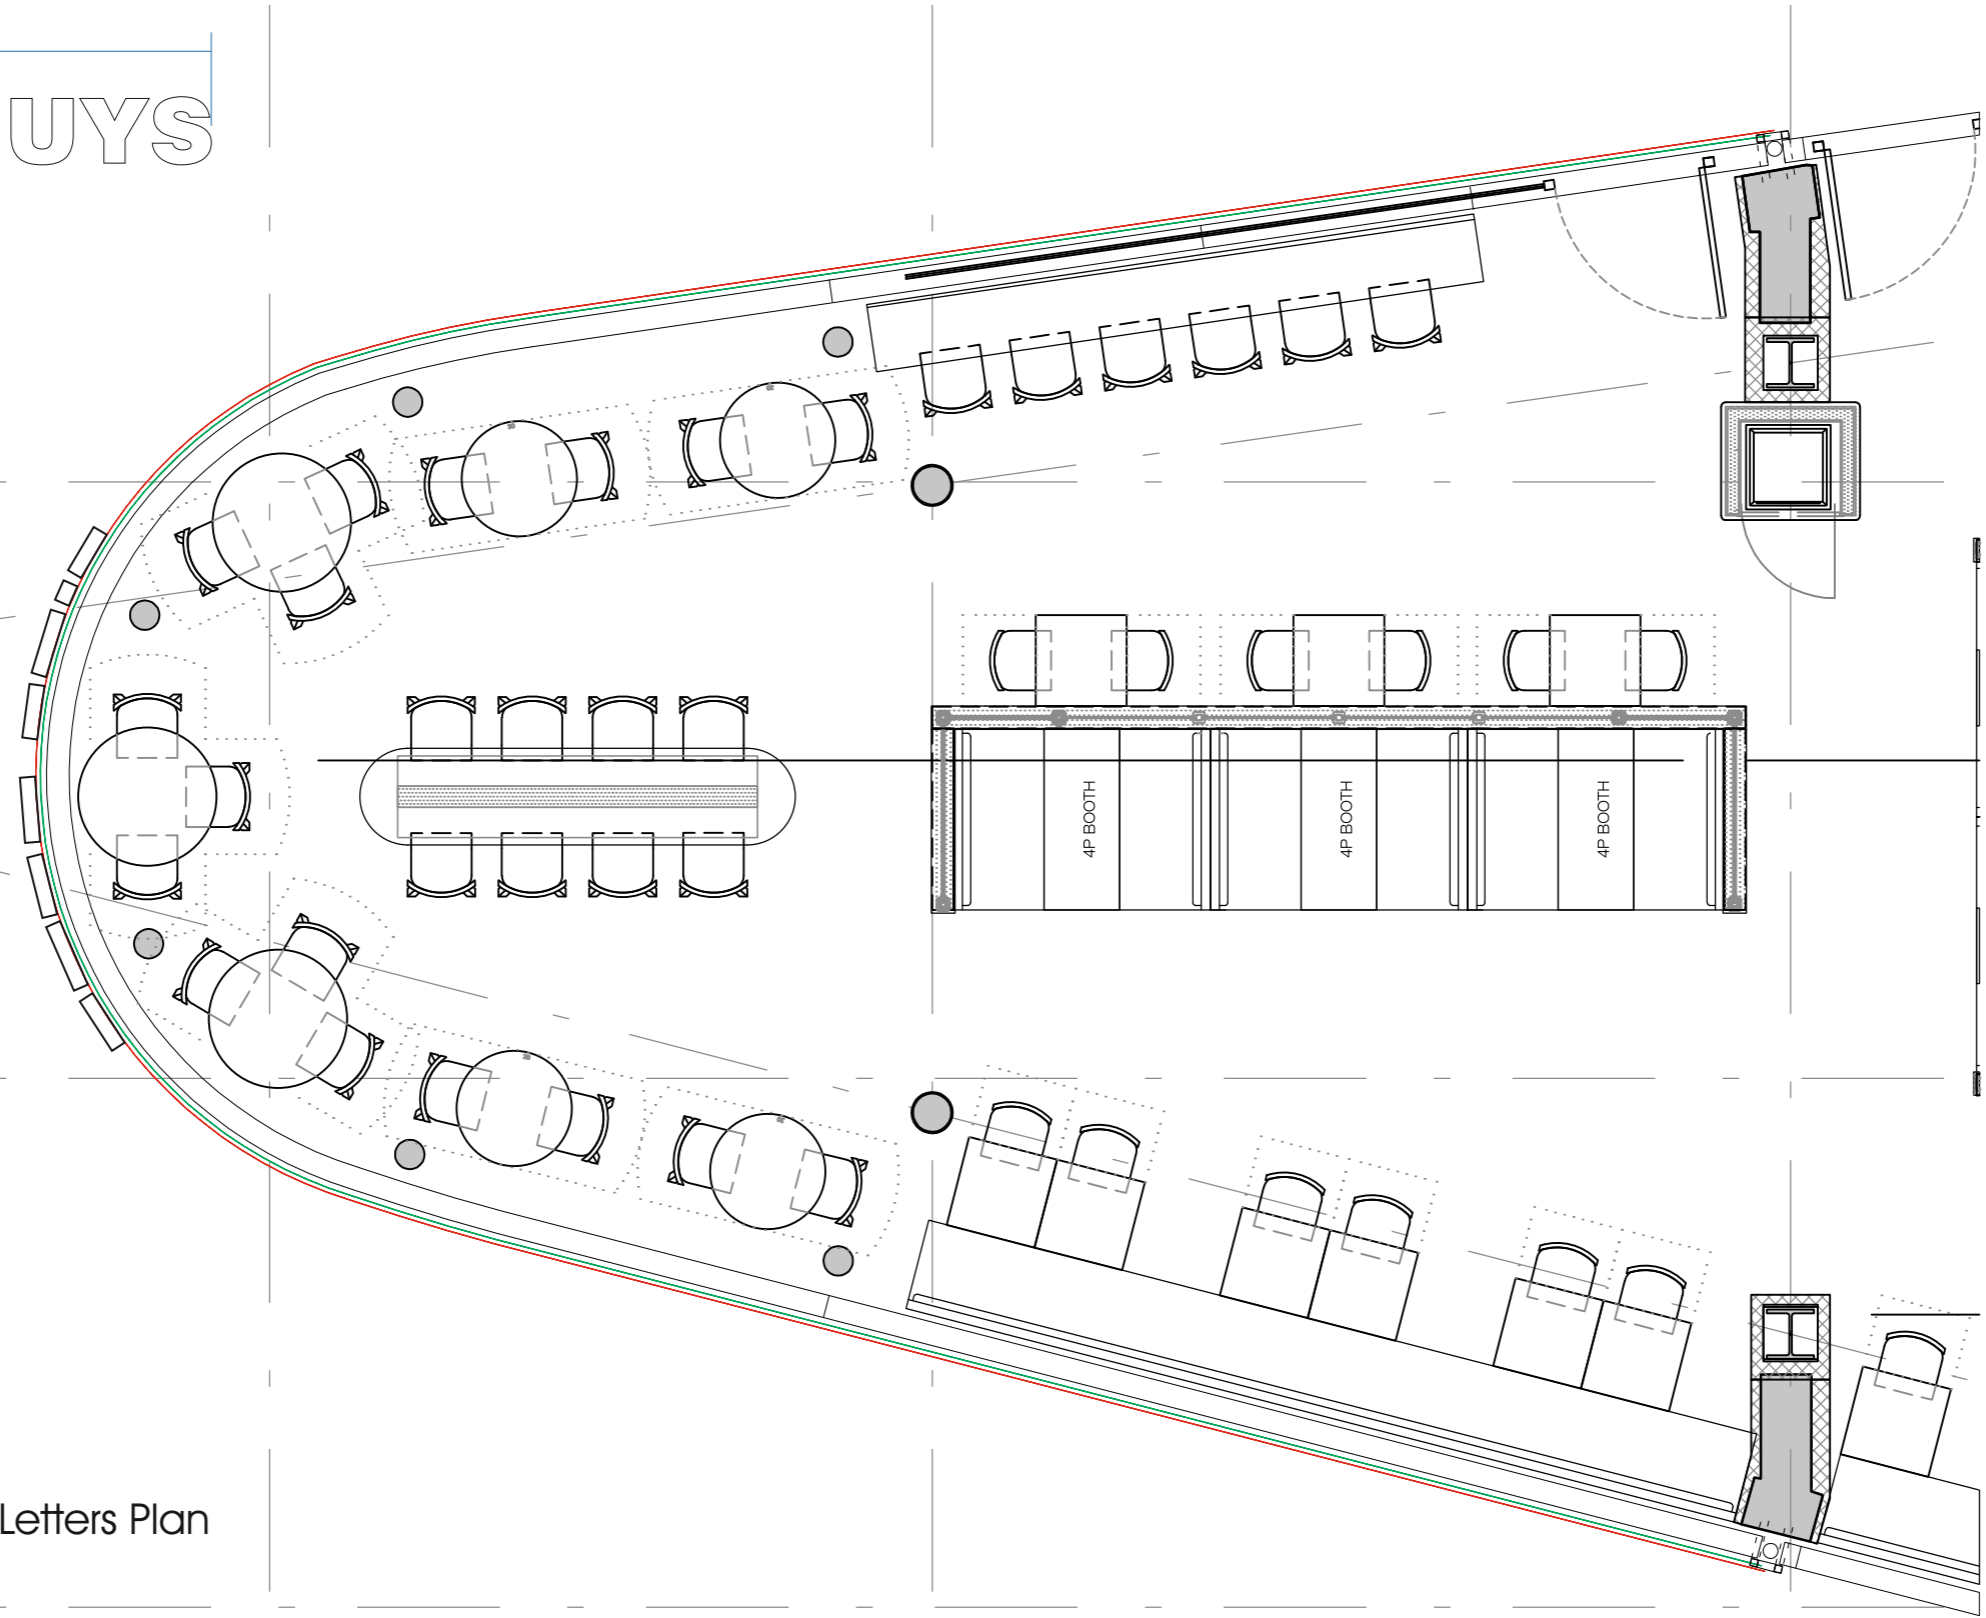

428 | 3533 | FIVE GUYS

Curved Fascia/Letters Plan
Scale 1:50

Client: Five Guys - Kings Cross		
Description: Fascia Curve Plan		
Drawn By: M. Mannix	Checked By: J.Mc	Date: 16.11.2015
Drawing No: MM-1115-64	Status: For Approval	Scale: A/S @A3
Revisions:		
A	00.00.14	-
B	00.00.14	-
C	00.00.14	-
D	00.00.14	-
E	00.00.14	-
		PREFERRED FORMATS: CorelDRAW X5 .cdr Adobe Illustrator CS3 .ai Encapsulated Post Script .eps
Bestwood Road Bulwell Nottingham NG6 8SS Tel: 0115 976 1188 Fax: 0115 976 1213		OTHER FORMATS: Adobe Acrobat .pdf Adobe Photoshop CS3 .psd AutoCAD 2007 .dwg/.dxf
<small>WE REQUIRE VECTOR GRAPHICS (LINES AND CURVES WITH FONTS BROKEN APART) FOR CUTTING / MANUFACTURE OR HIGH RES IMAGES FOR DIGITAL PRINTING. PLEASE SUPPLY ANY COLOUR REFERENCES, FONTS AND ARTWORK. GUIDELINES, ARTWORK DEVELOPMENT, RE-GENERATION OR CONVERSION MAY INCUR ADDITIONAL COST.</small>		