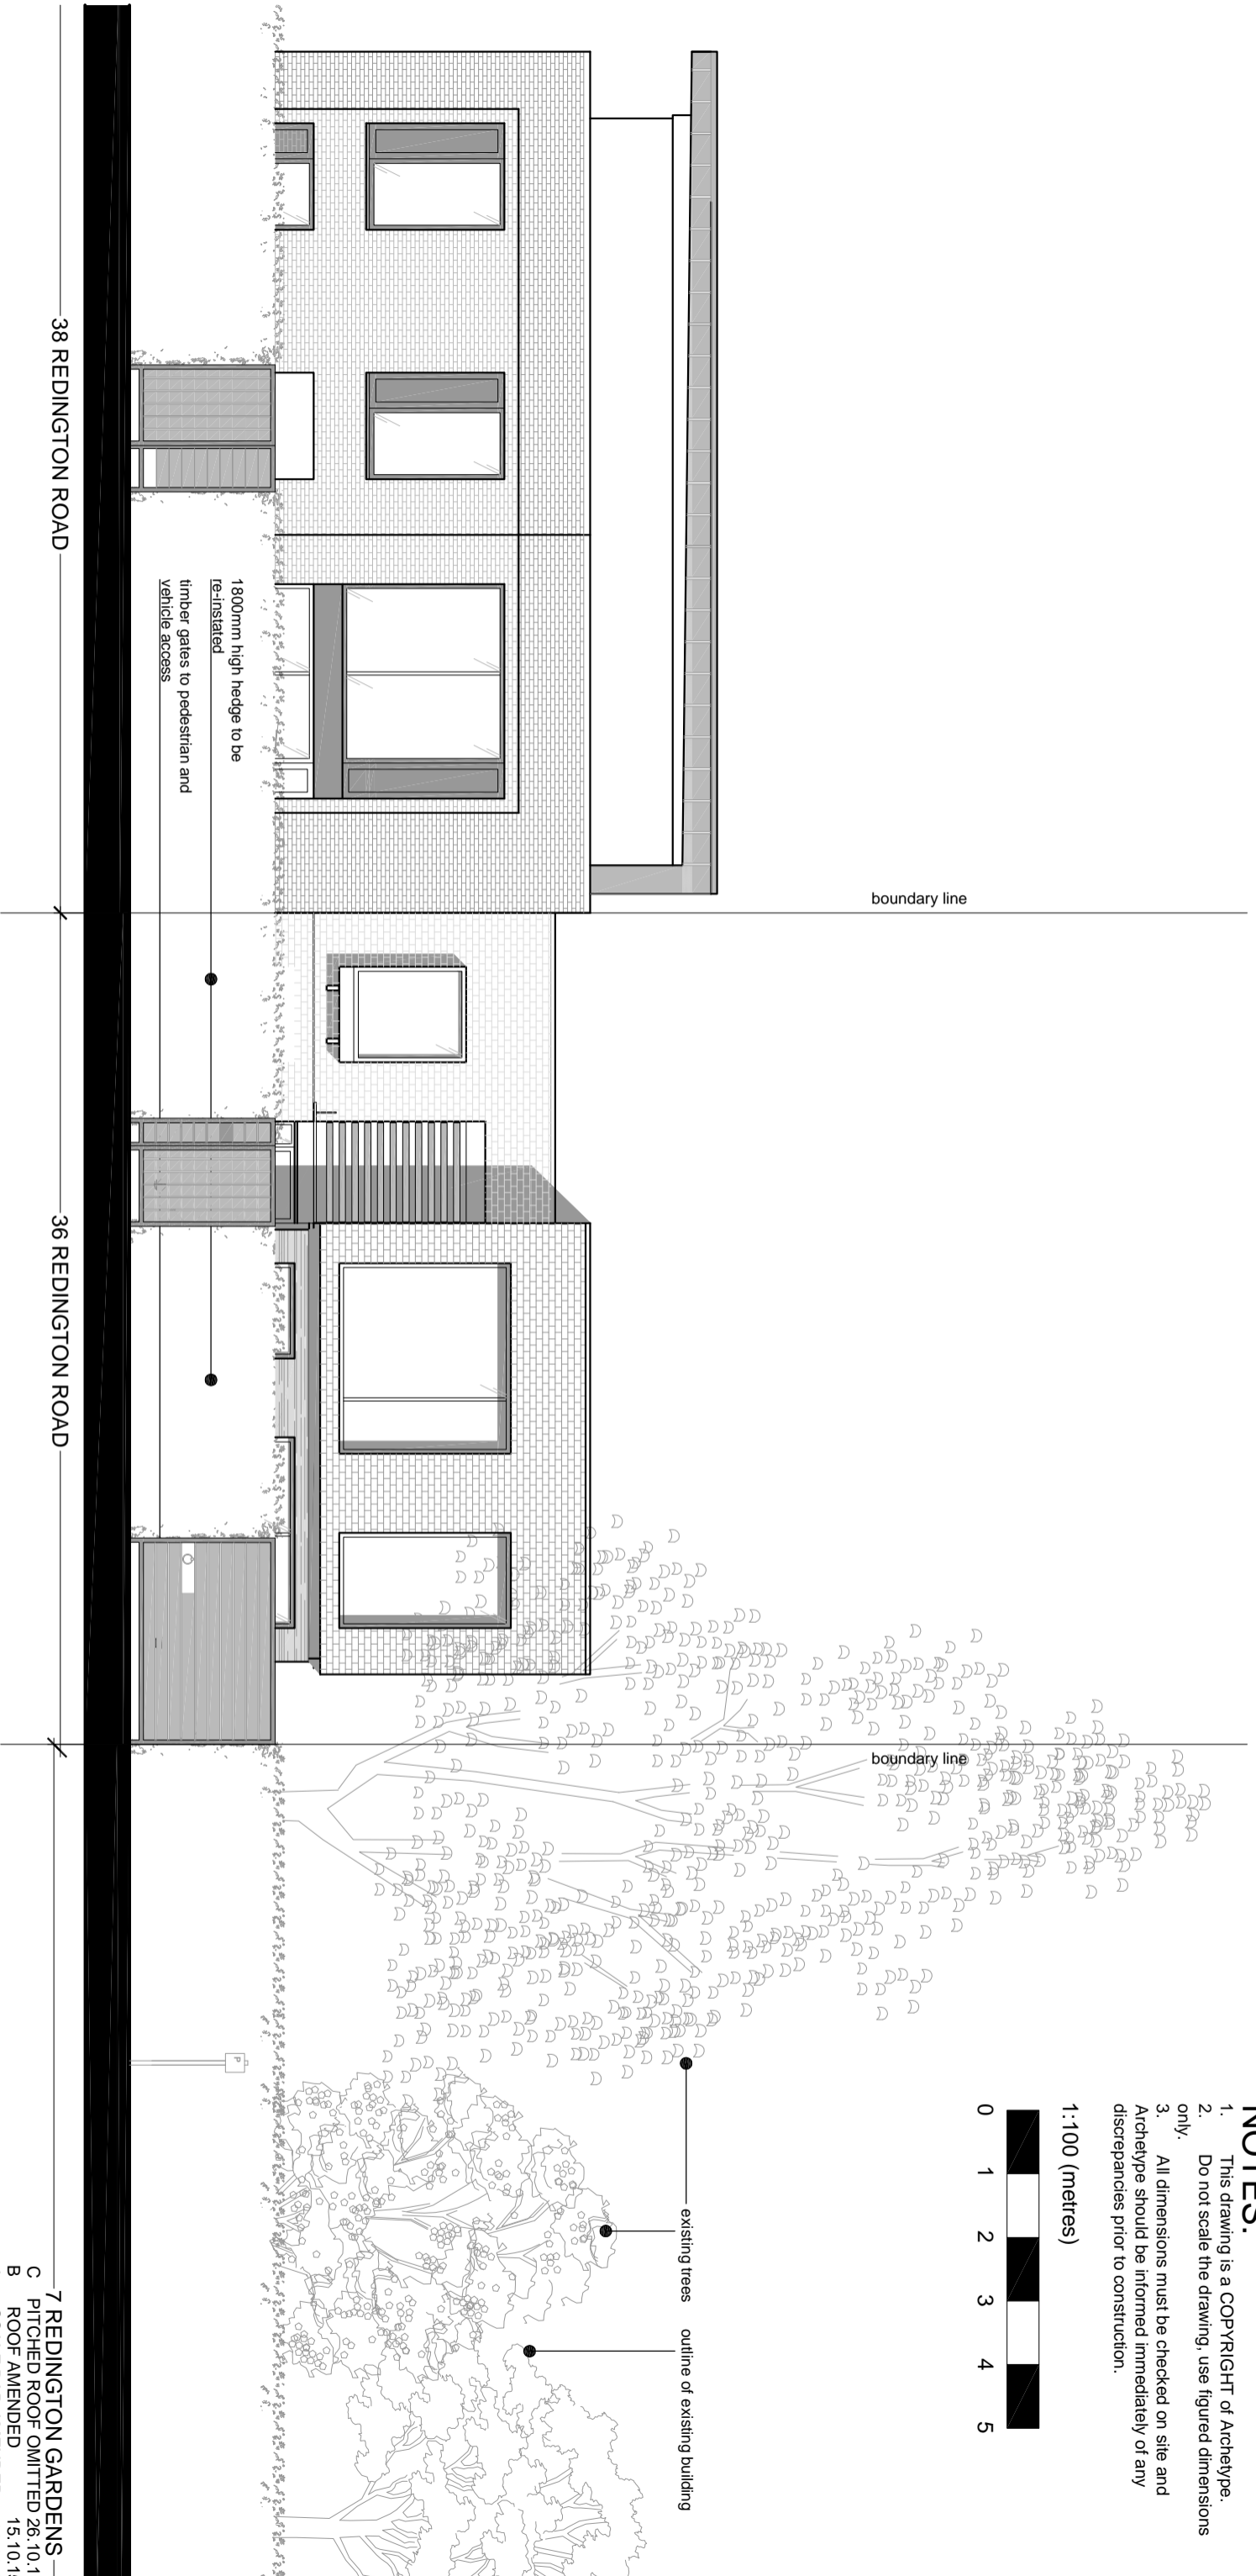

- NOTES:**
1. This drawing is a COPYRIGHT of Archetype.
 2. Do not scale the drawing, use figured dimensions only.
 3. All dimensions must be checked on site and Archetype should be informed immediately of any discrepancies prior to construction.

1:100 (metres)

REDINGTON ROAD STREET SCAPE

Archetype
architects

Architects Planners Designers
 121 Gloucester Place London W1U 6AT
 Tel: 020 7468 3888 Fax: 020 7468 3888
 Email: info@archetype.org.uk
 Web: www.archetype.org.uk

Project:	36 REDINGTON ROAD LONDON, N4 2ED
Drawing Title:	PROPOSED STREET SCAPE

Drawn: MS	Approved: HP	Scale: 1:100	Date: APRIL 15
Drawing No: 1048 (10) 05	Revision: C		

CAD Ref.