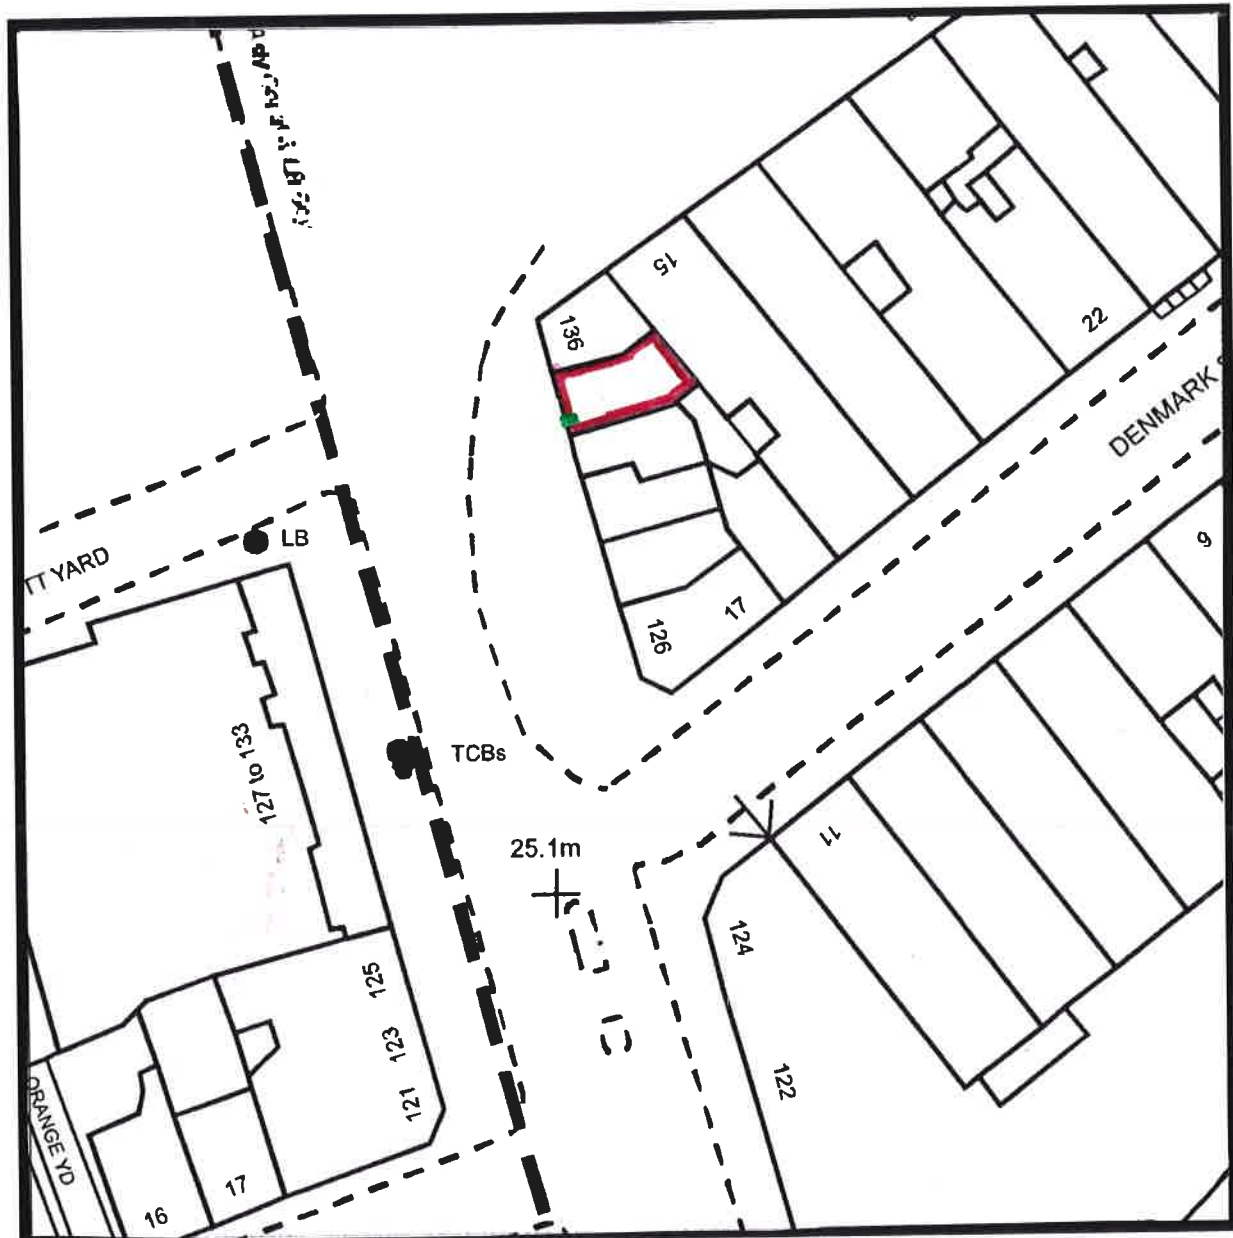

**BLOCKPLAN**

**OUR REF: E015610**

N

**SCALE 1:500 @ A4**

**ATM LOCATION WITH ADVERT SURROUND**

**ADDRESS:** Central food and wine, 134 Charing Cross Road, London, WC2H 0LA