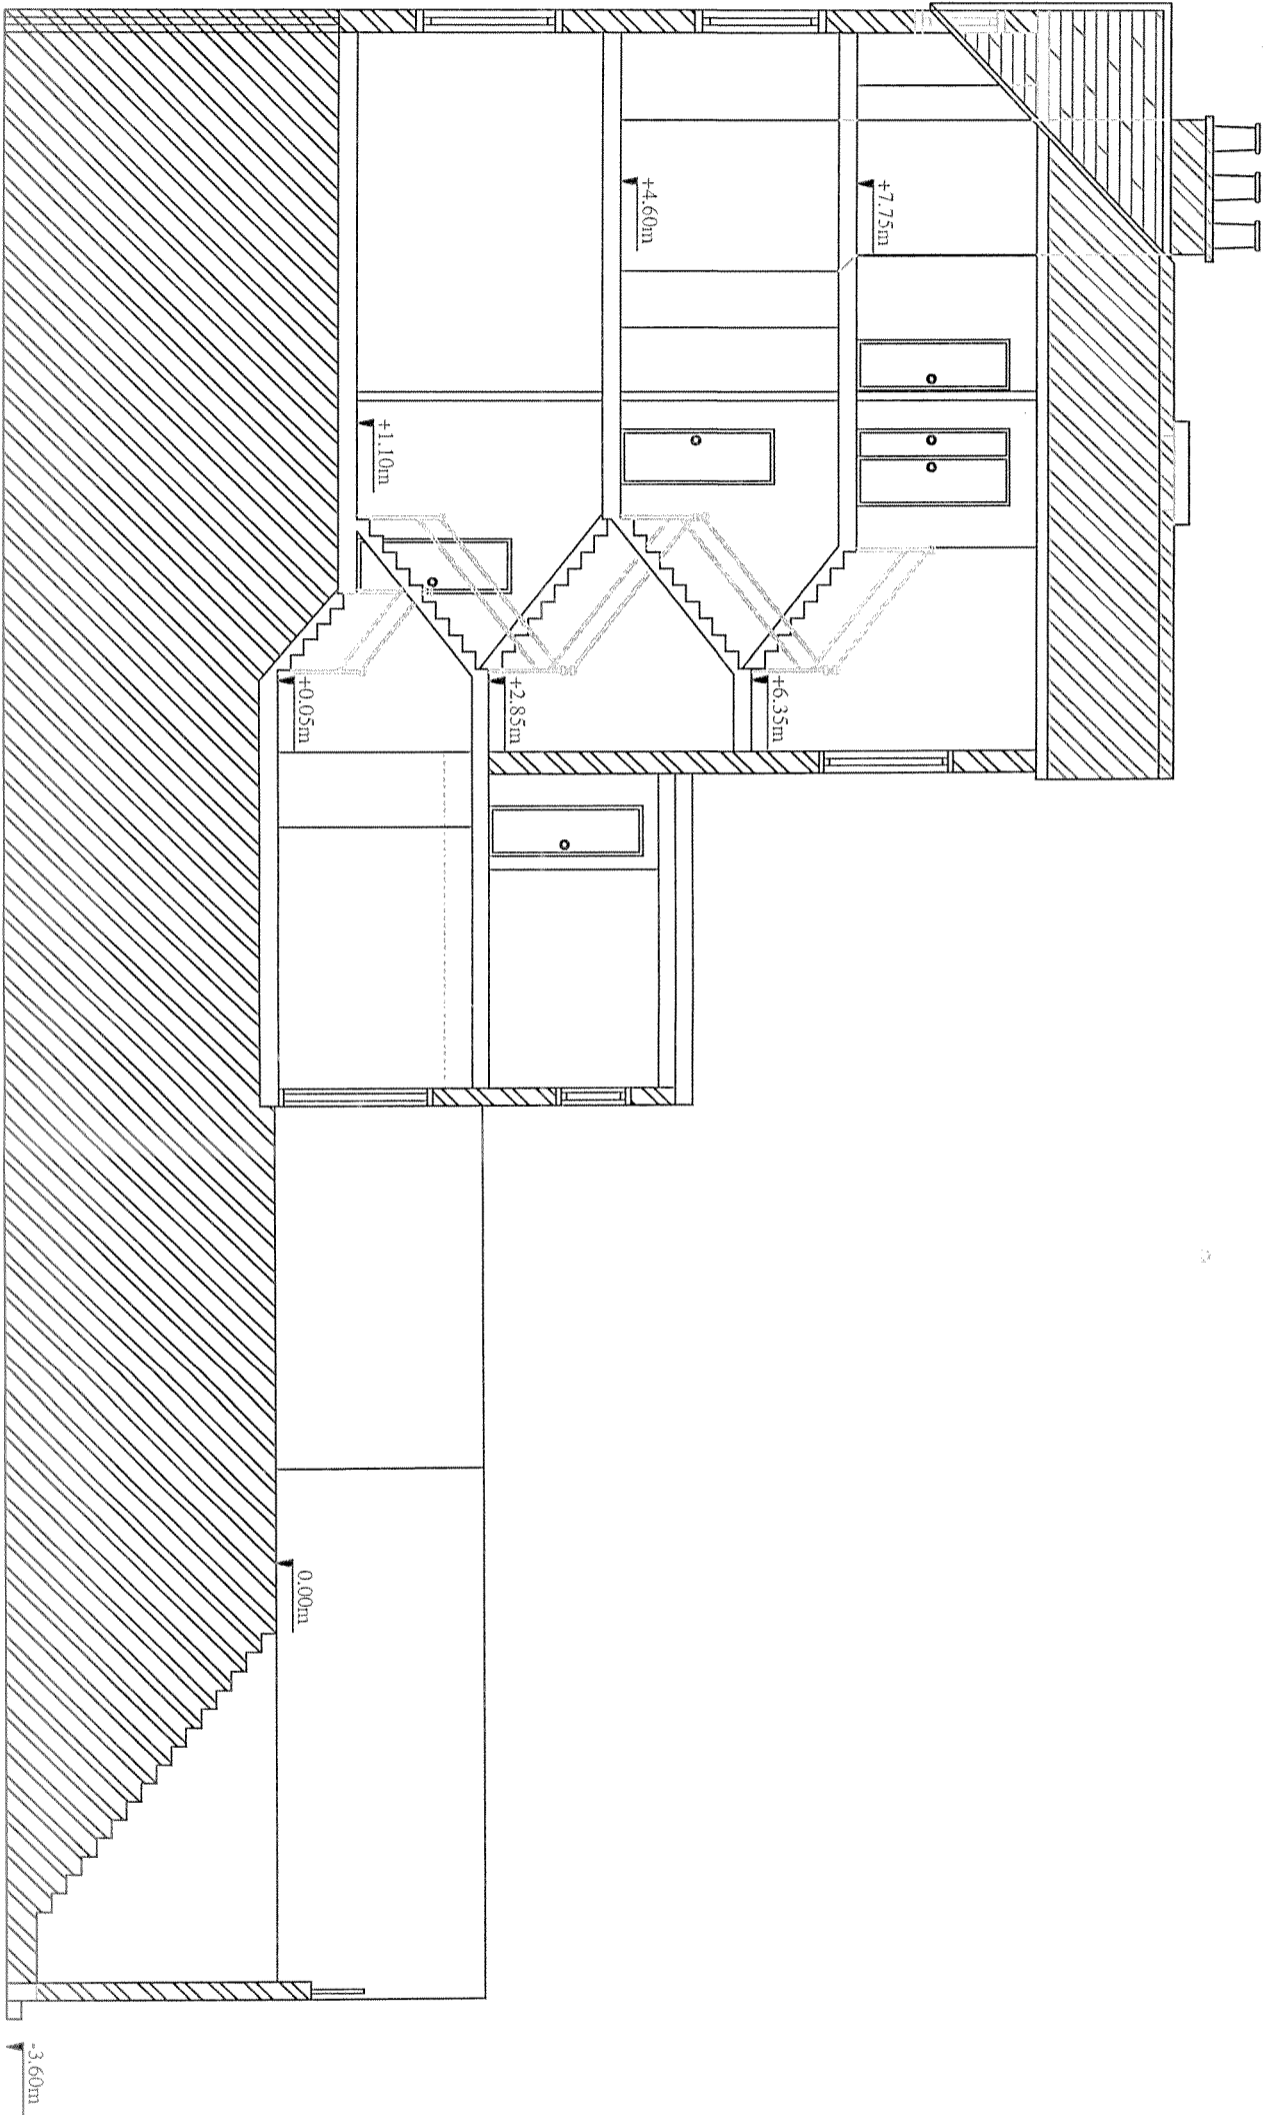

TITLE: BLOCK LOCATION PLAN

DRAWING NO: T10071501

SCALE: 1:400

DATE: JULY 2015

EXISTING SECOND FLOOR PLAN

EXISTING FIRST FLOOR PLAN

ARCHITECTURAL CONSULTANTS:
 H.SOLAIMANI & N.DABIRI
 email address: h768@btinet.net.com n.dabiri@strucdec.co.uk
 contact: 07801445580 07877474354

PROJECT: 94 KILBURN HIGH ROAD NW6 4HS
 DRAWING NO: T10071502

TITLE: EXISTING FIRST & SECOND FLOOR PLANS
 SCALE: 1:100
 DATE: JULY 2015

EXISTING SIDE/SECTIONAL ELEVATION

ARCHITECTURAL CONSULTANTS:
 H.SOLAIMANI & N.DABIRI
 email address: h768@btinternet.com n.dabiri@structec.co.uk
 contact: 07801445580 07877474354