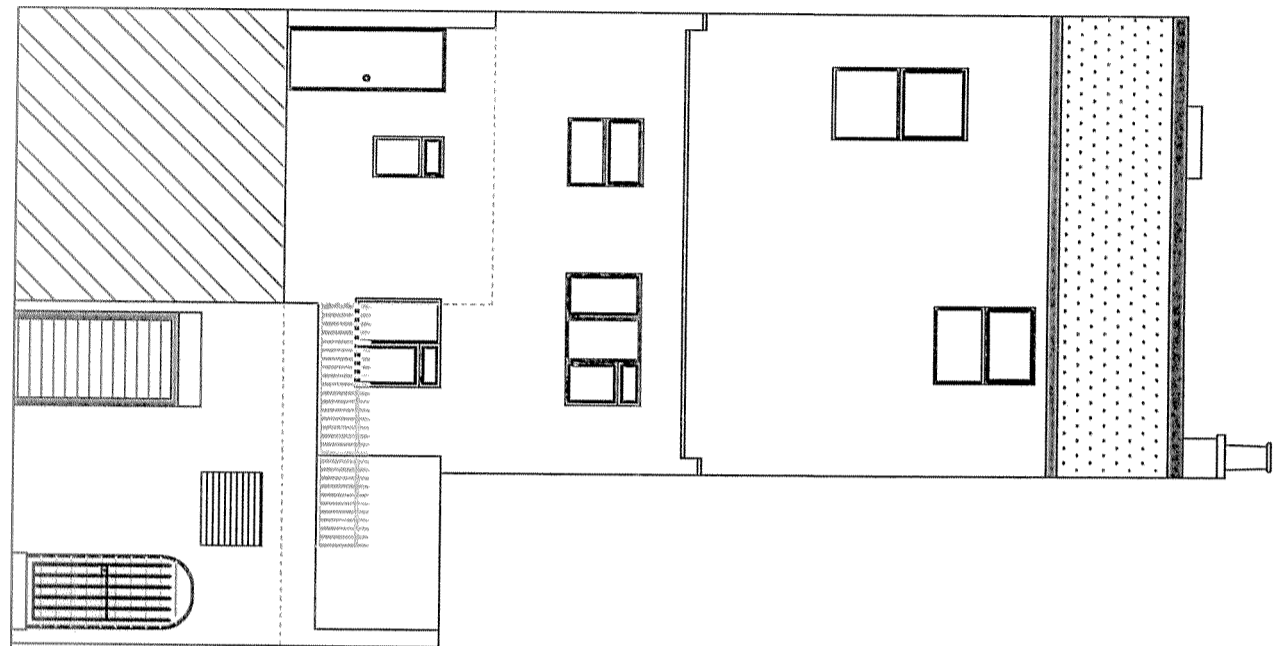

PROJECT: 94 KILBURN HIGH ROAD NW6 4HS
 DRAWING NO: T10071502

TITLE: EXISTING FIRST & SECOND FLOOR PLANS
 SCALE: 1:100
 DATE: JULY 2015

EXISTING SIDE/SECTIONAL ELEVATION

ARCHITECTURAL CONSULTANTS:
 H.SOLAIMANI & N.DABIRI
 email address: h768@btinternet.com n.dabiri@structec.co.uk
 contact: 07801445580 07877474354

PROJECT: 94 KILBURN HIGH ROAD NW6 4HS

TITLE: EXISTING SECTIONAL/SIDE ELEVATION
 SCALE: 1:100
 DATE: JULY 2015

EXISTING REAR ELEVATION

EXISTING FRONT ELEVATION

ARCHITECTURAL CONSULTANTS:
 H.SOLAIMANI & N.DABIRI
 email address: h768@btinternet.com n.dabiri@structec.co.uk
 contact: 07801445580 07877474354

PROJECT: 94 KILBURN HIGH ROAD NW6 4HS

TITLE: EXISTING FRONT & REAR ELEVATIONS

DRAWING NO: T10071505

SCALE: 1:100

DATE: JULY 2015