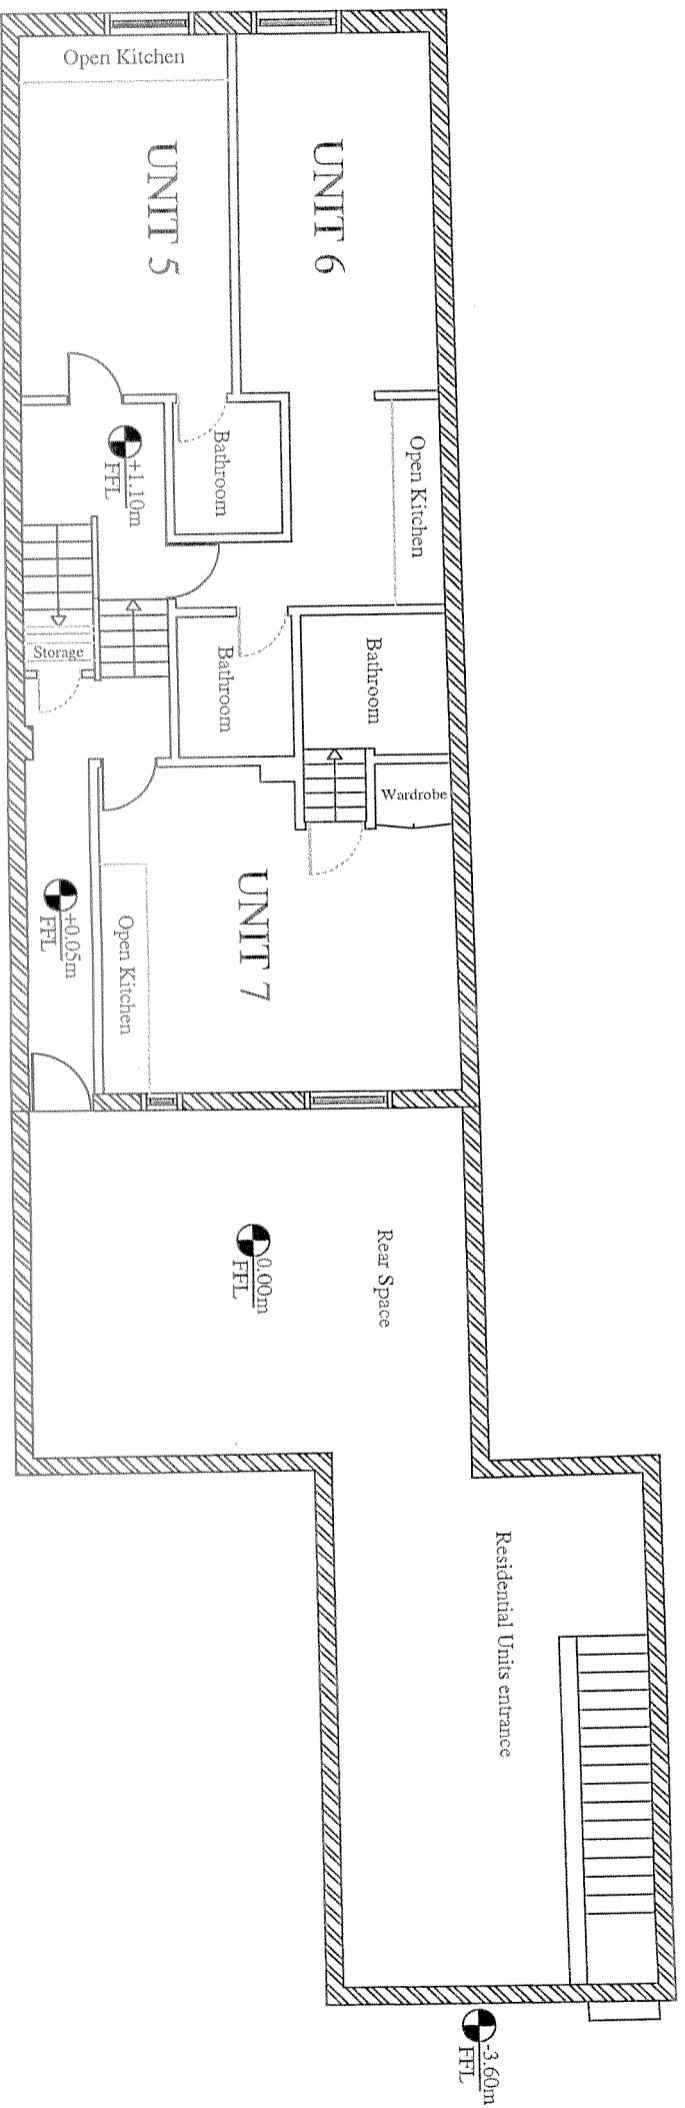

TITLE: BLOCK LOCATION PLAN

DRAWING NO: T10071501

SCALE: 1:400

DATE: JULY 2015

EXISTING SECOND FLOOR PLAN

EXISTING FIRST FLOOR PLAN

ARCHITECTURAL CONSULTANTS:
 H.SOLAIMANI & N.DABIRI
 email address: h768@btinet.net.com n.dabiri@strucdec.co.uk
 contact: 07801445580 07877474354

PROJECT: 94 KILBURN HIGH ROAD NW6 4HS
 DRAWING NO: T10071502

TITLE: EXISTING FIRST & SECOND FLOOR PLANS
 SCALE: 1:100
 DATE: JULY 2015

EXISTING SIDE/SECTIONAL ELEVATION

ARCHITECTURAL CONSULTANTS:
 H.SOLAIMANI & N.DABIRI
 email address: h768@btinternet.com n.dabiri@structec.co.uk
 contact: 07801445580 07877474354