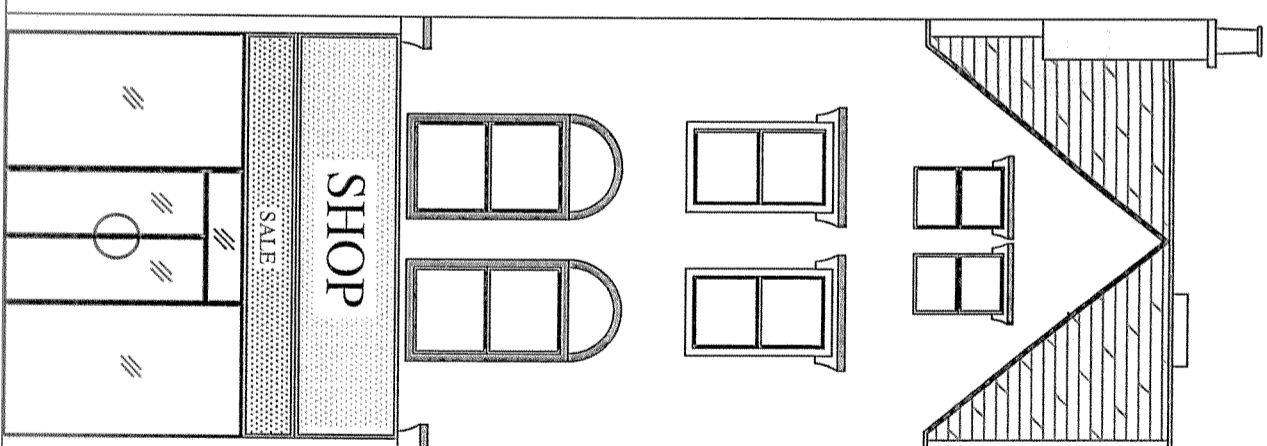

PROJECT: 94 KILBURN HIGH ROAD NW6 4HS
 DRAWING NO: T10071502

TITLE: EXISTING FIRST & SECOND FLOOR PLANS
 SCALE: 1:100
 DATE: JULY 2015

EXISTING SIDE/SECTIONAL ELEVATION

ARCHITECTURAL CONSULTANTS:
 H.SOLAIMANI & N.DABIRI
 email address: h768@btinternet.com n.dabiri@structec.co.uk
 contact: 07801445580 07877474354

PROJECT: 94 KILBURN HIGH ROAD NW6 4HS

TITLE: EXISTING SECTIONAL/SIDE ELEVATION
 SCALE: 1:100
 DATE: JULY 2015

EXISTING REAR ELEVATION

EXISTING FRONT ELEVATION

ARCHITECTURAL CONSULTANTS:
 H.SOLAIMANI & N.DABIRI
 email address: h768@btinternet.com n.dabiri@structec.co.uk
 contact: 07801445580 07877474354