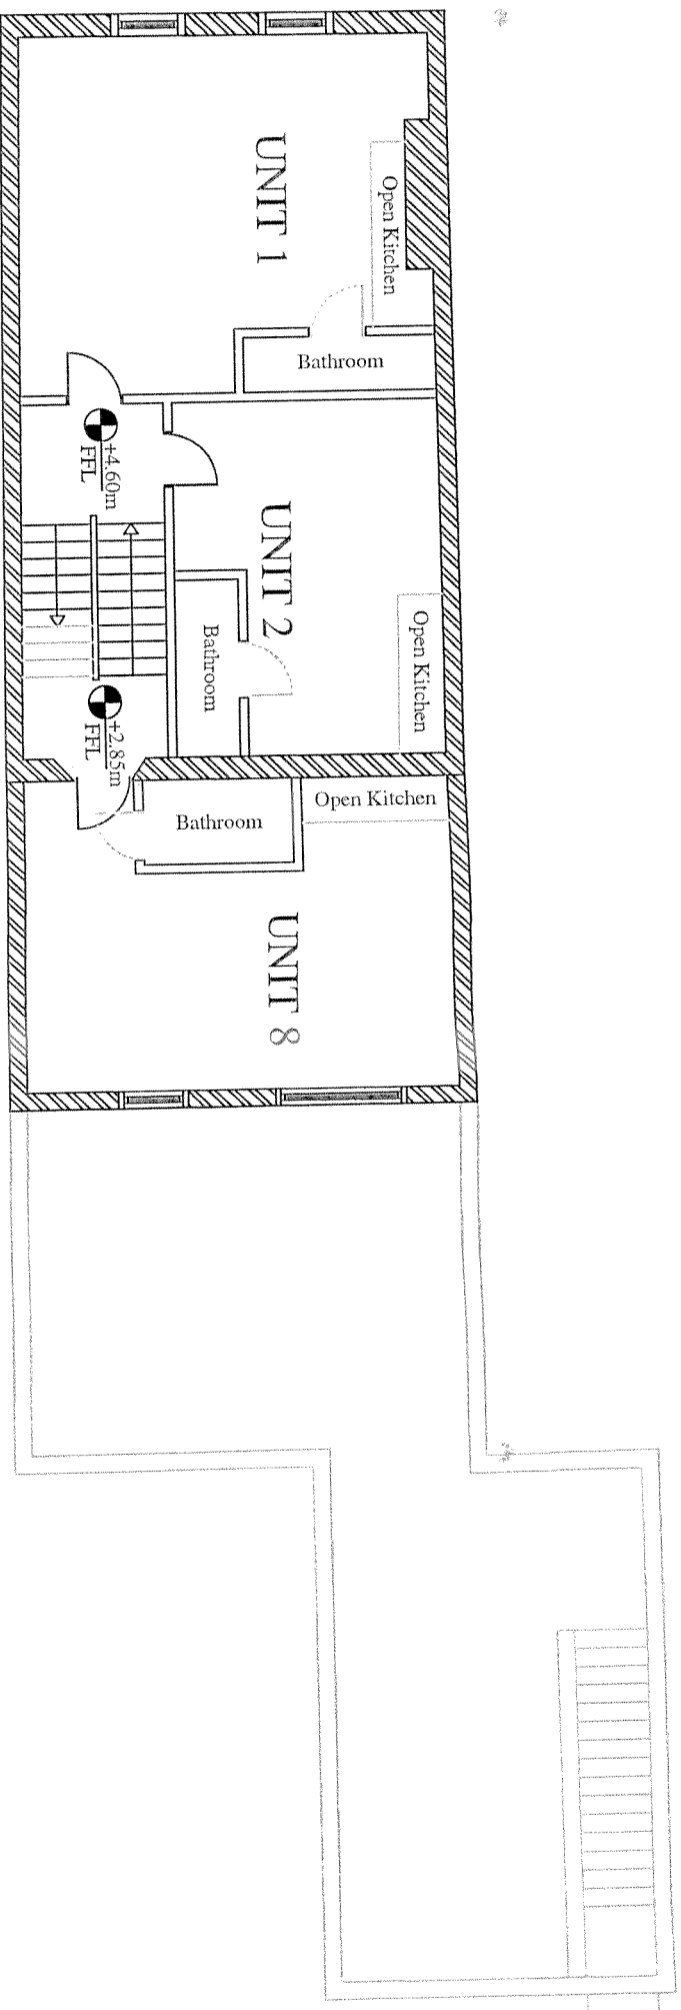

TITLE: BLOCK LOCATION PLAN

DRAWING NO: T10071501

SCALE: 1:400

DATE: JULY 2015

EXISTING SECOND FLOOR PLAN

EXISTING FIRST FLOOR PLAN

ARCHITECTURAL CONSULTANTS:
 H.SOLAIMANI & N.DABIRI
 email address: h768@btinet.net.com n.dabiri@strucdec.co.uk
 contact: 07801445580 07877474354