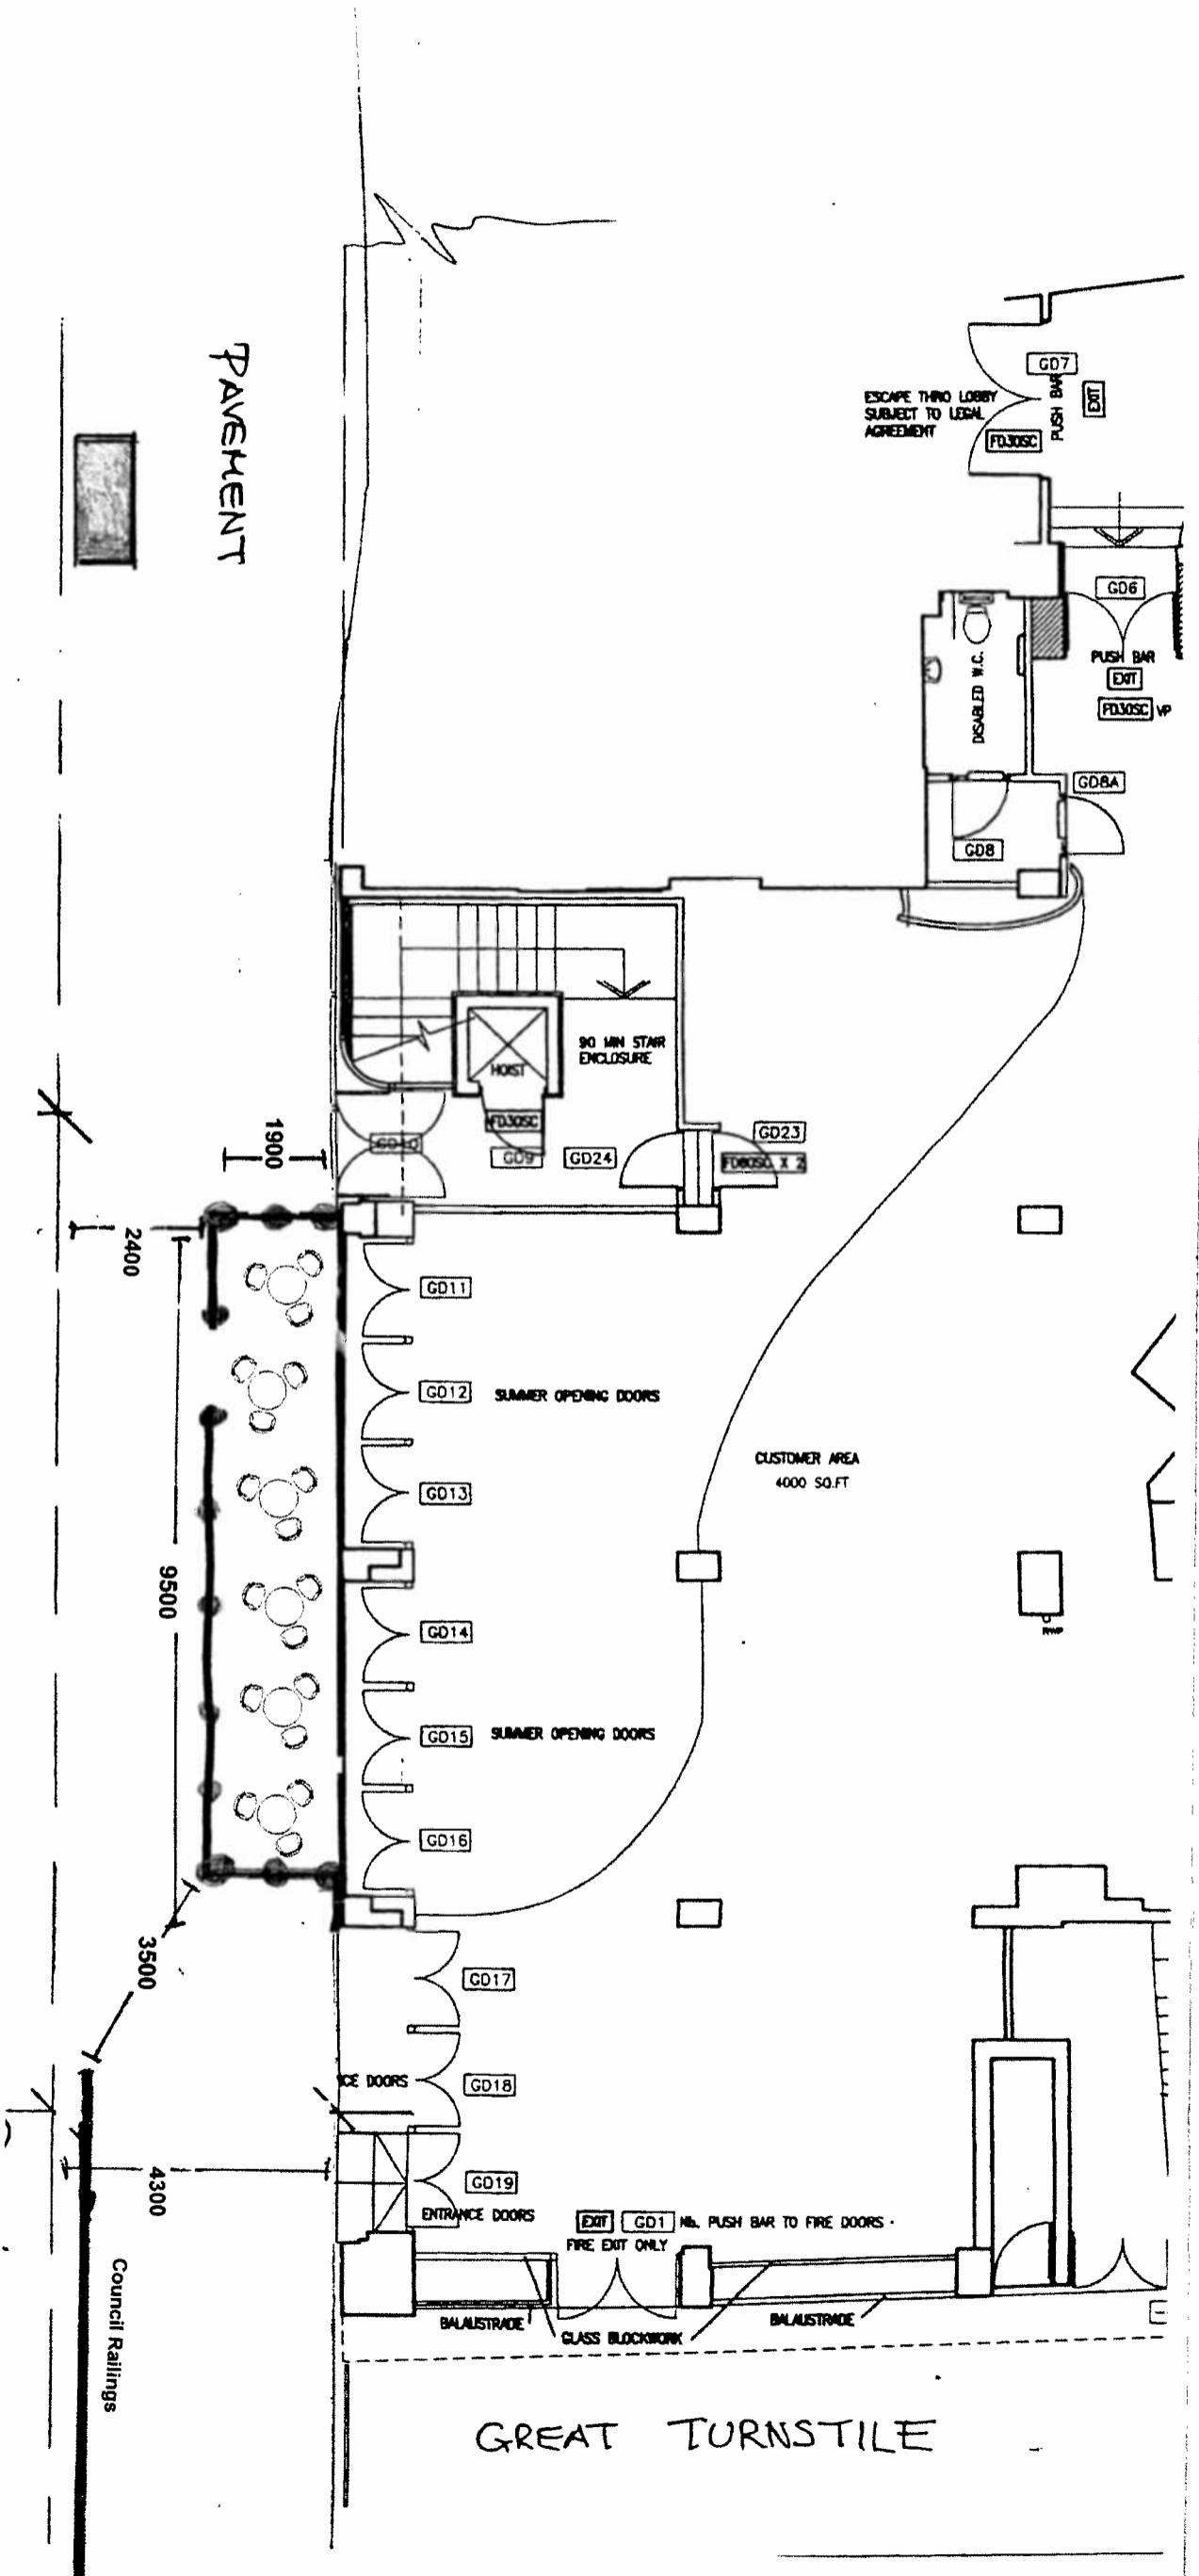

**PENDERALS OAK, HIGH HOLBURN**  
**Pavement Café**

**Furniture dimensions:**  
Tables 800mm  
Chairs 400mm  
Barriers 10 No. 1000 height

GREAT TURNSTILE