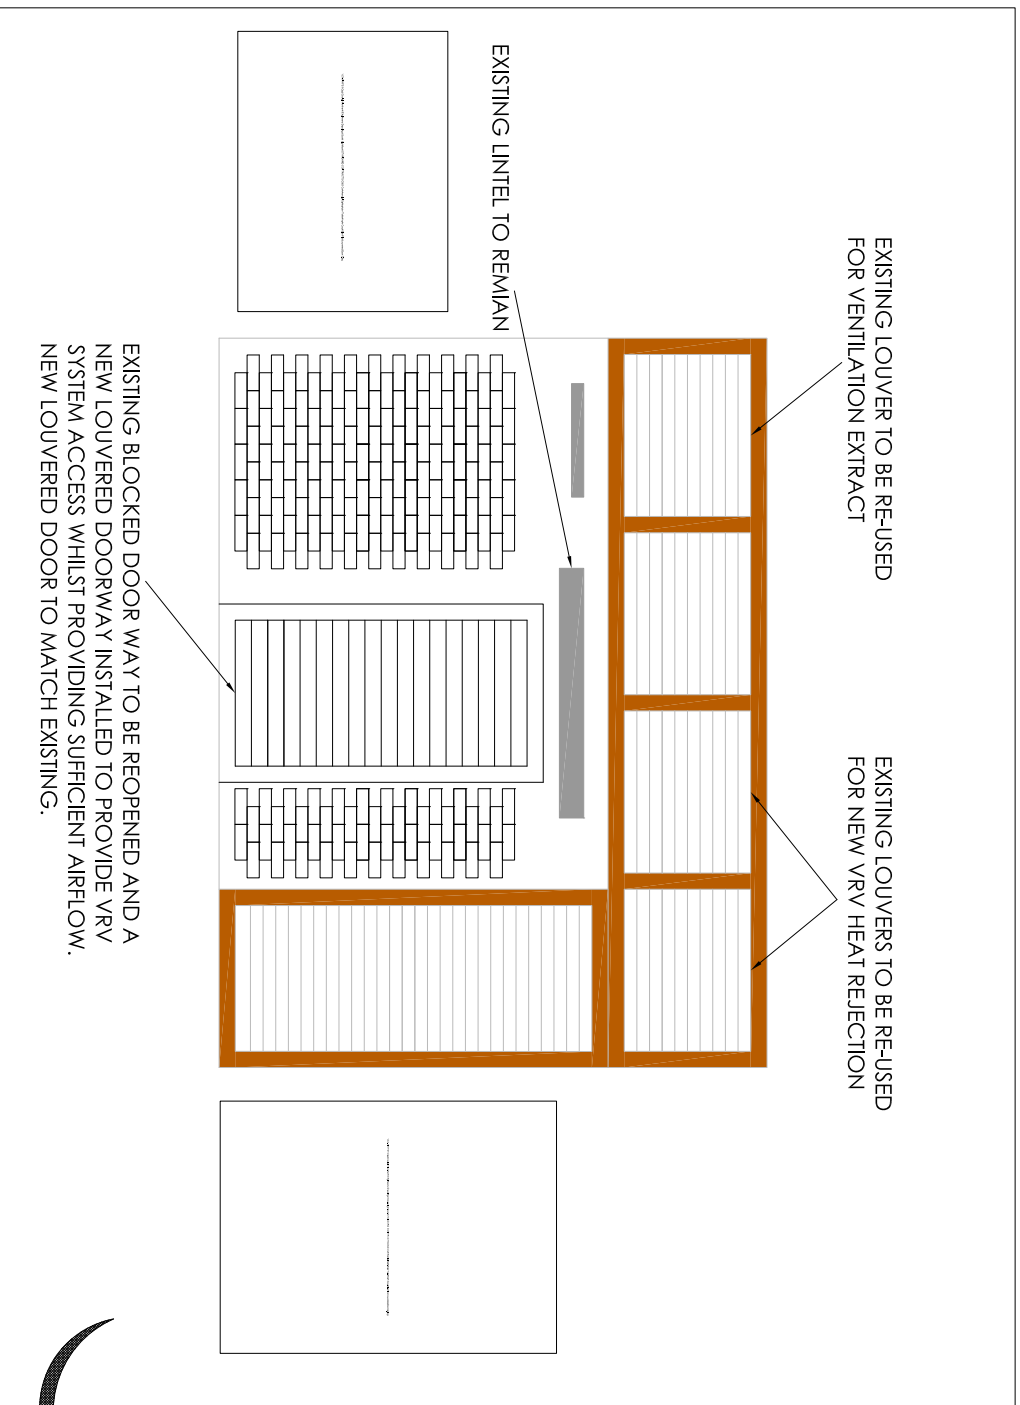

Santander Tottenham
Proposed Elevation Layout
C&G Commercial
Scale 1:50 @ A4
EQN 1 1 4 2 7 6

Coolair
your comfort zone

Coolair Equipment Ltd (Northern) Branch
Coolair House, Broadway, Dukinfield,
Cheshire SK16 4JR
Tel: 0161 343 6000 Fax: 0161 343 5576
Email: cad@coolair.co.uk