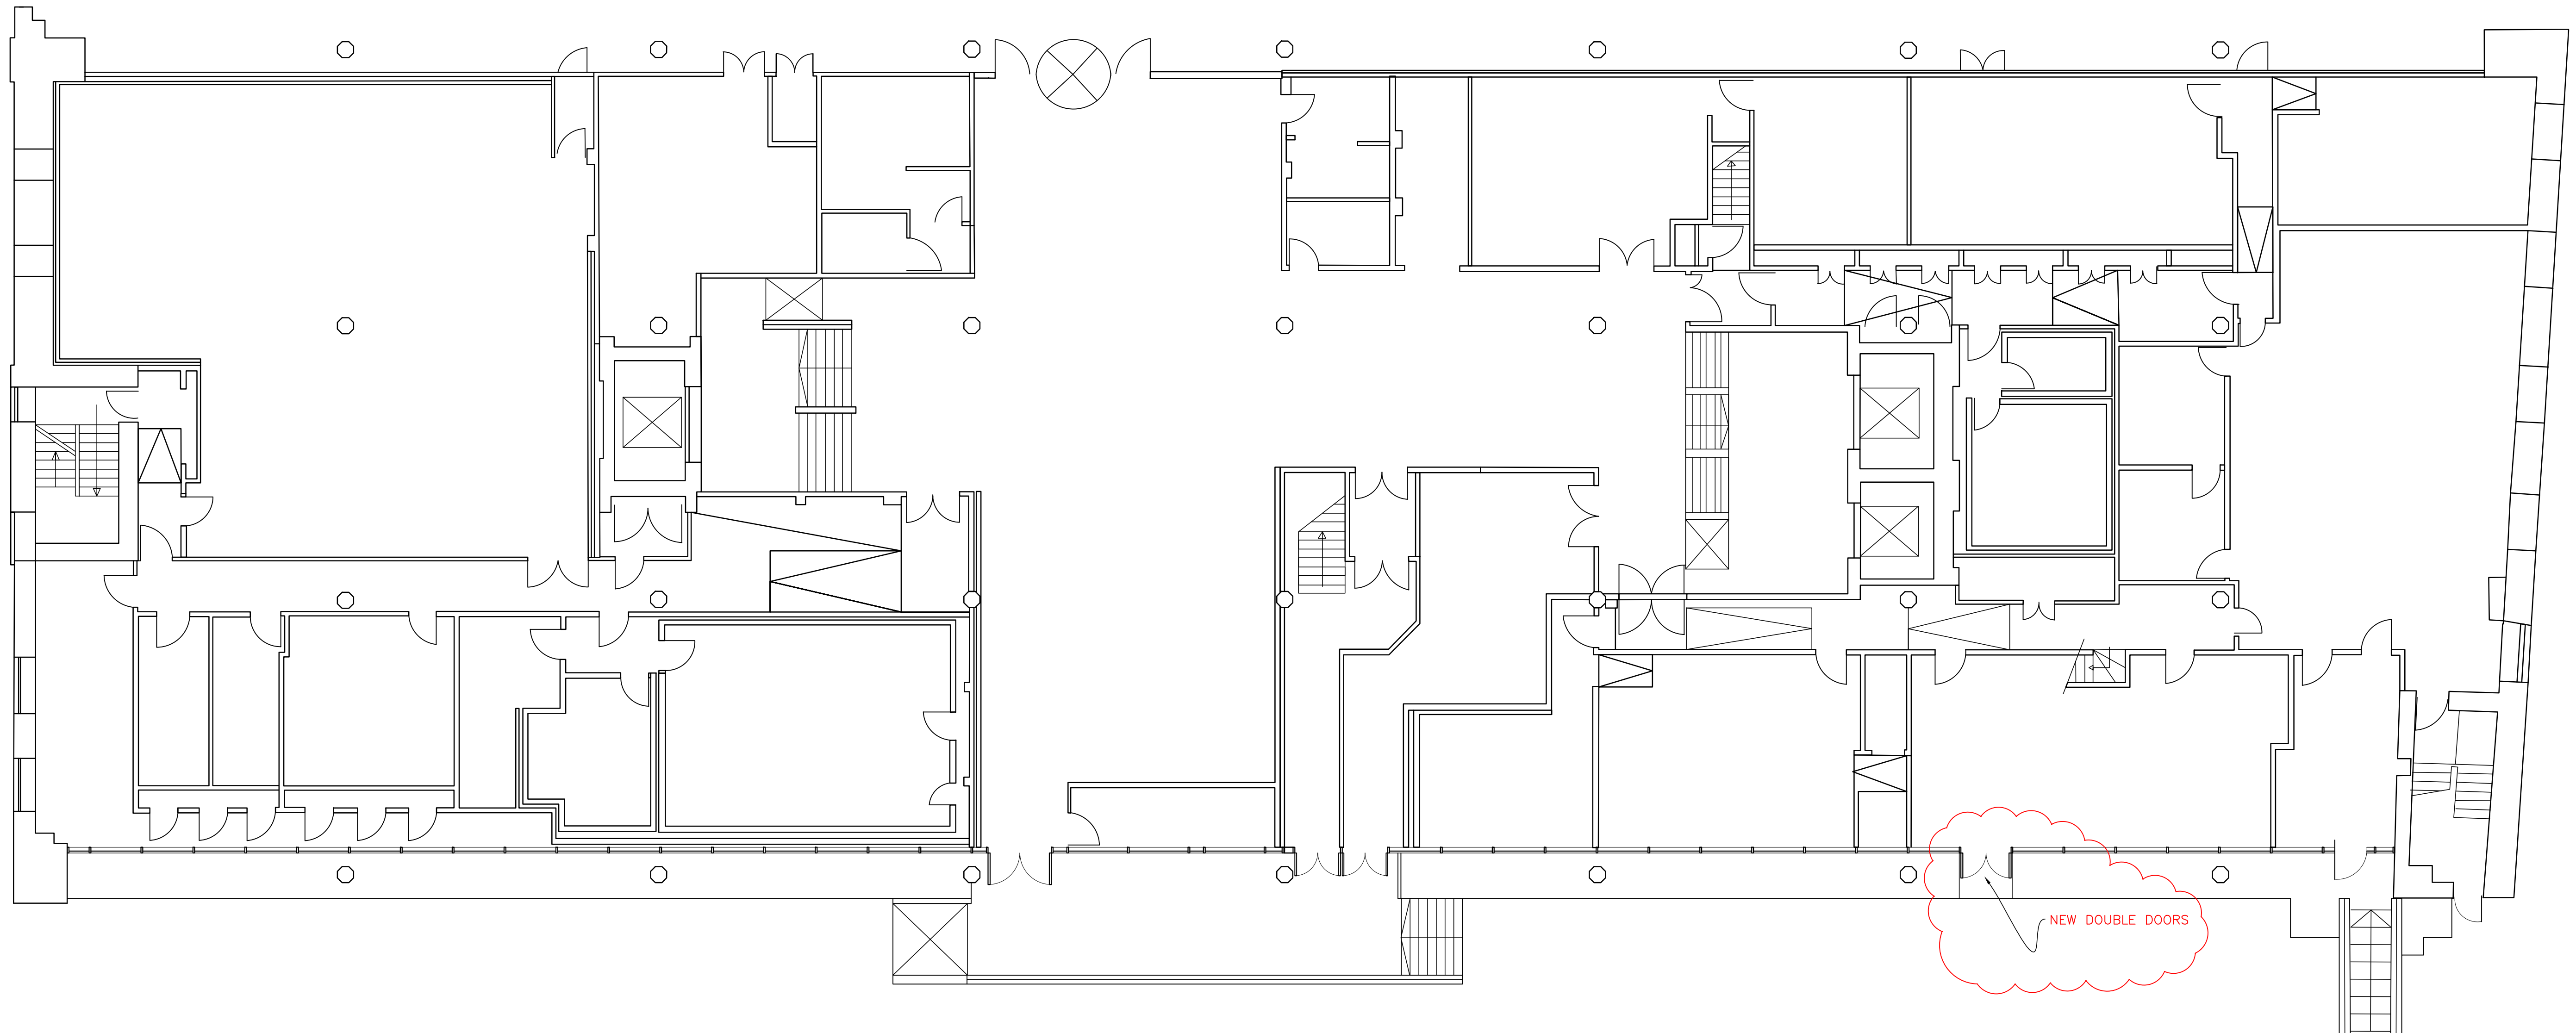

Status:

PLANNING

Revisions:

NEW DOUBLE DOORS

MRD

MOORLEY RICHARDSON DESIGN - LONDON
block K, 175 bermondsey st, london se1 3uw
t:0207 407 8033 www.mrd-london.co.uk

Project
ASSOCIATED PRESS
THE INTERCHANGE, OVAL RD
LONDON NW1 7DZ
Drawing Title
PROPOSED PLAN

0 1 2 3 4 5cm

A1 SCALE BAR

Scale	1:100 @ A1	Date	OCTOBER 2015
Drawn By	S.RICHARDSON	Checked	C.MOORLEY
Job No.	1544PY	Drawing No.	PL.03
DO NOT SCALE FROM THIS DRAWING. ALL DIMENSIONS TO BE CHECKED ON SITE.			