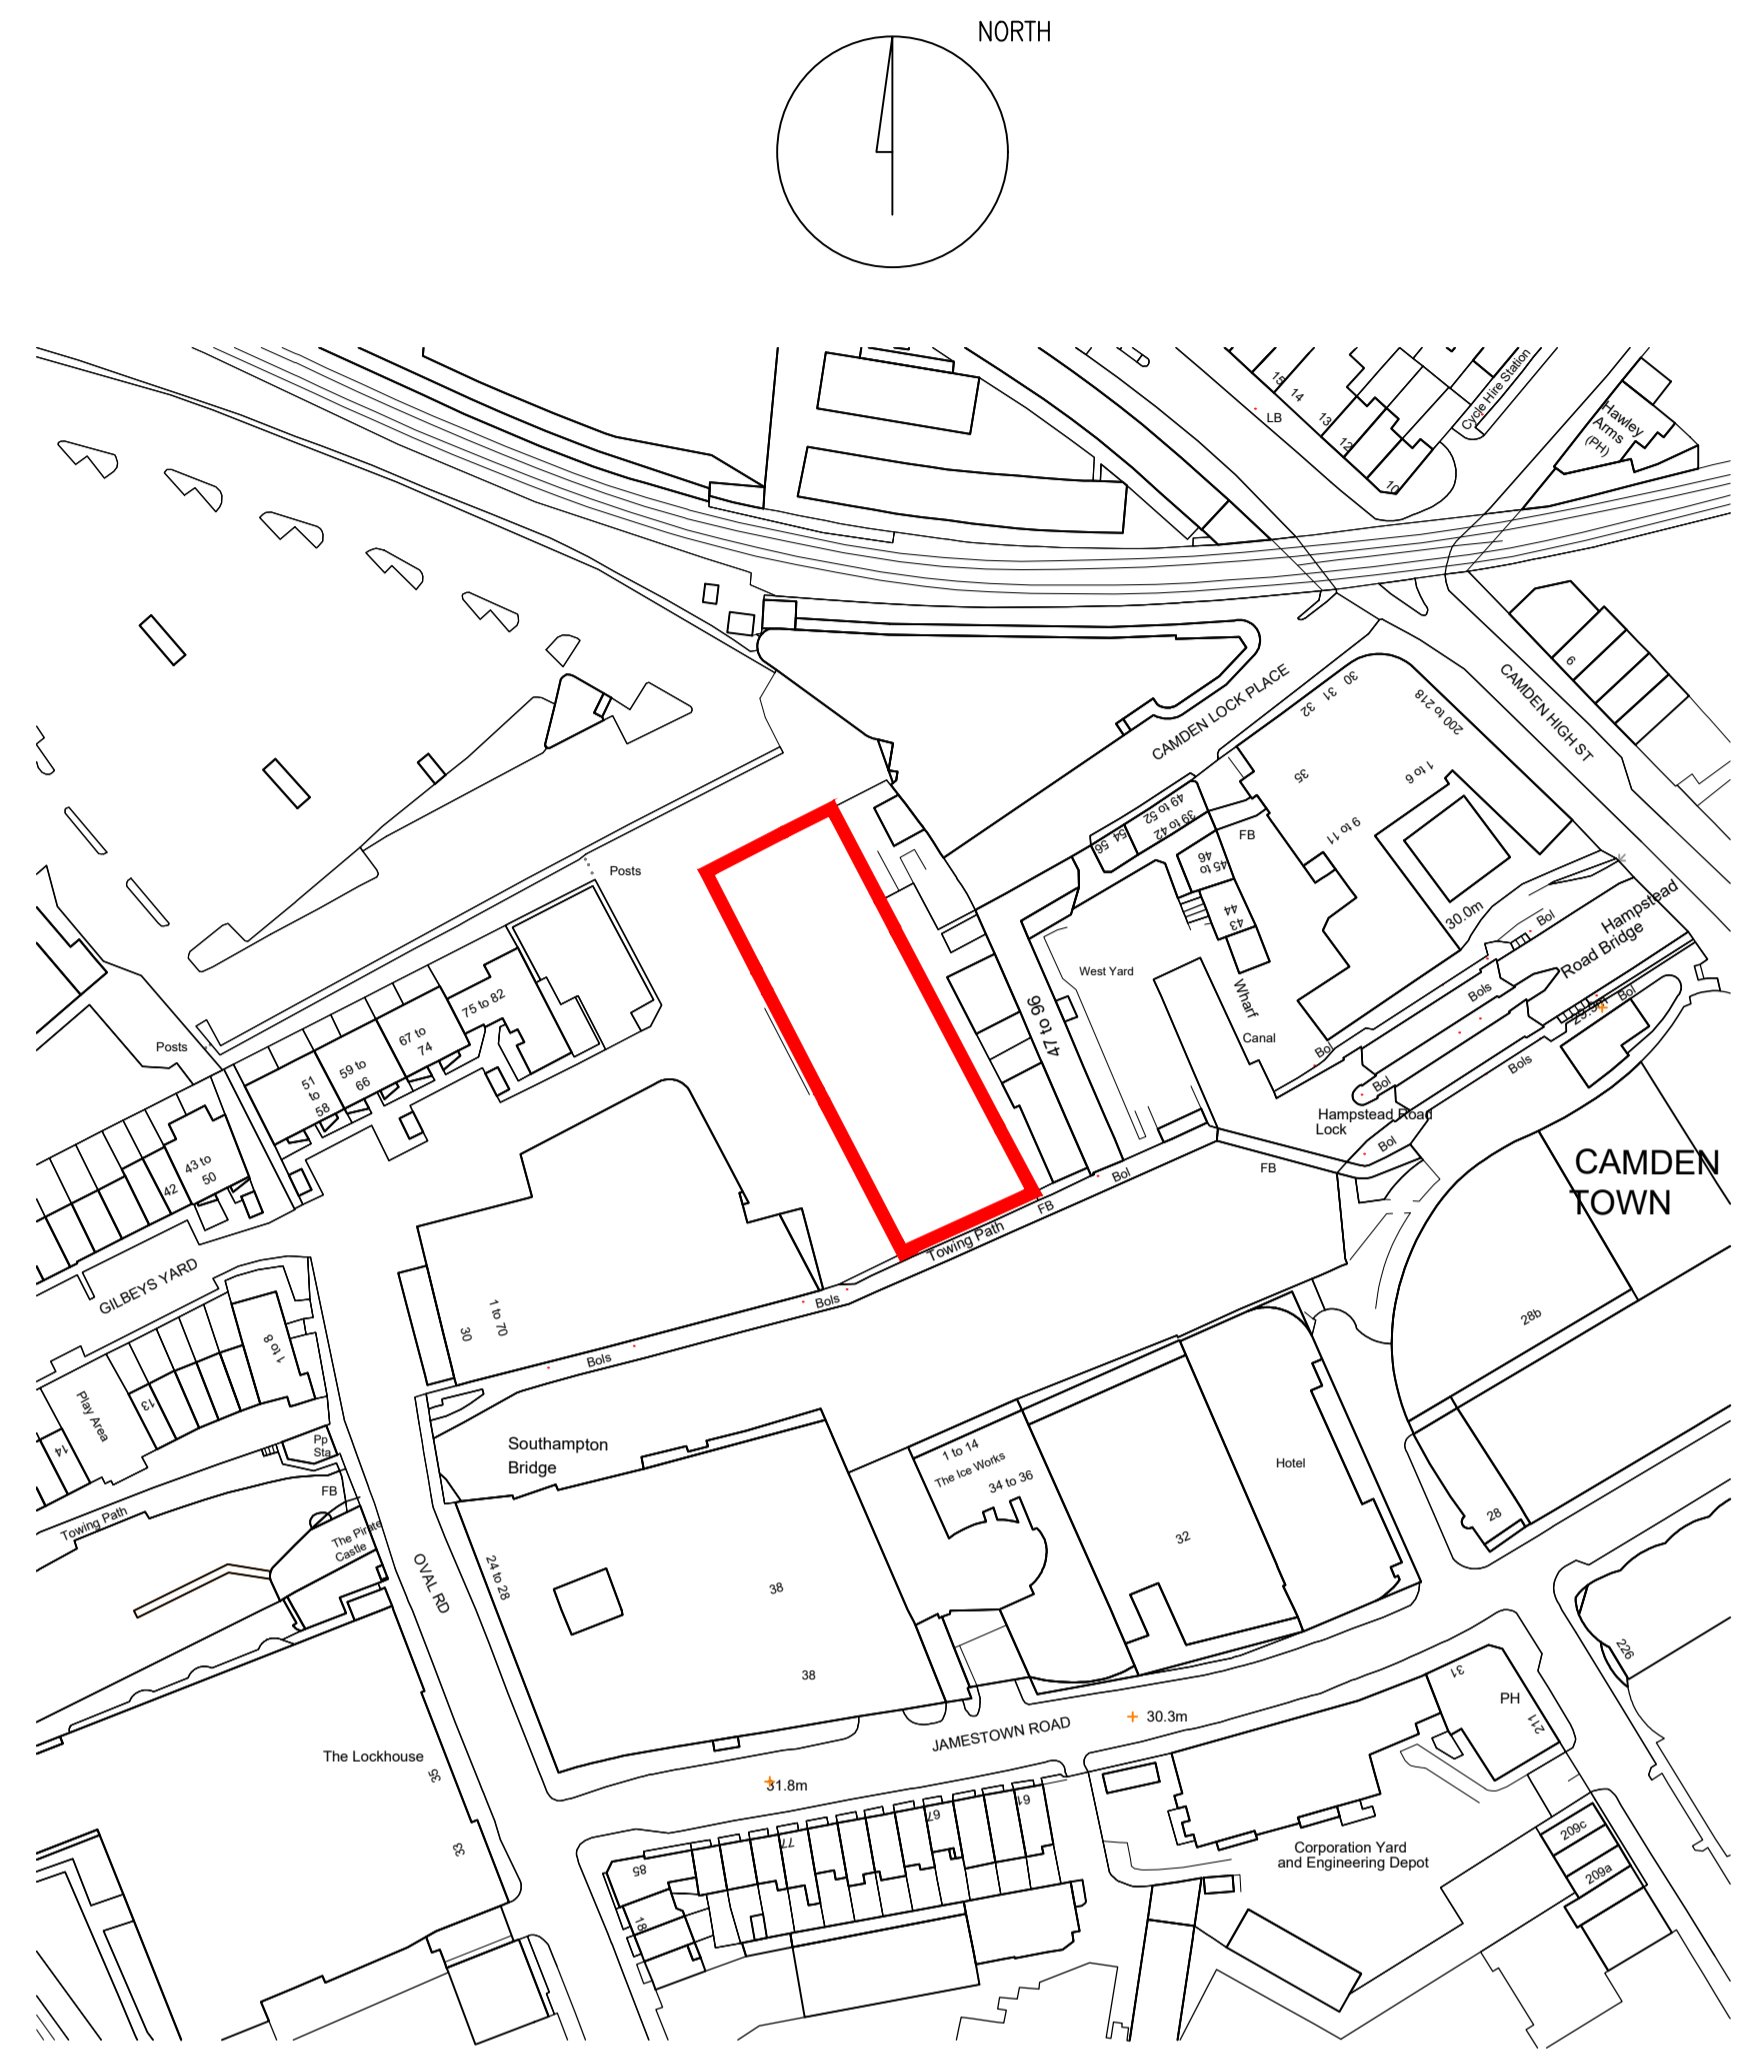

01 SITE PLAN
SCALE 1:200 @ A1

02 LOCATION PLAN
SCALE 1:1250 @ A1

Status: **PLANNING**

Revisions:

Notes

MRD
MOORLEY RICHARDSON DESIGN - LONDON
block K, 175 bermondsey st, london se1 3uw
t:0207 407 8033 www.mrd-london.co.uk

Project
ASSOCIATED PRESS
THE INTERCHANGE, OVAL RD
LONDON NW1 7DZ
Drawing Title
SITE AND LOCATION PLAN

Scale	AS SHOWN	Date	OCTOBER 2015
Drawn By	S.RICHARDSON	Checked	C.MOORLEY
Job No.	1544PY	Drawing No.	PL.01
DO NOT SCALE FROM THIS DRAWING. ALL DIMENSIONS TO BE CHECKED ON SITE.			