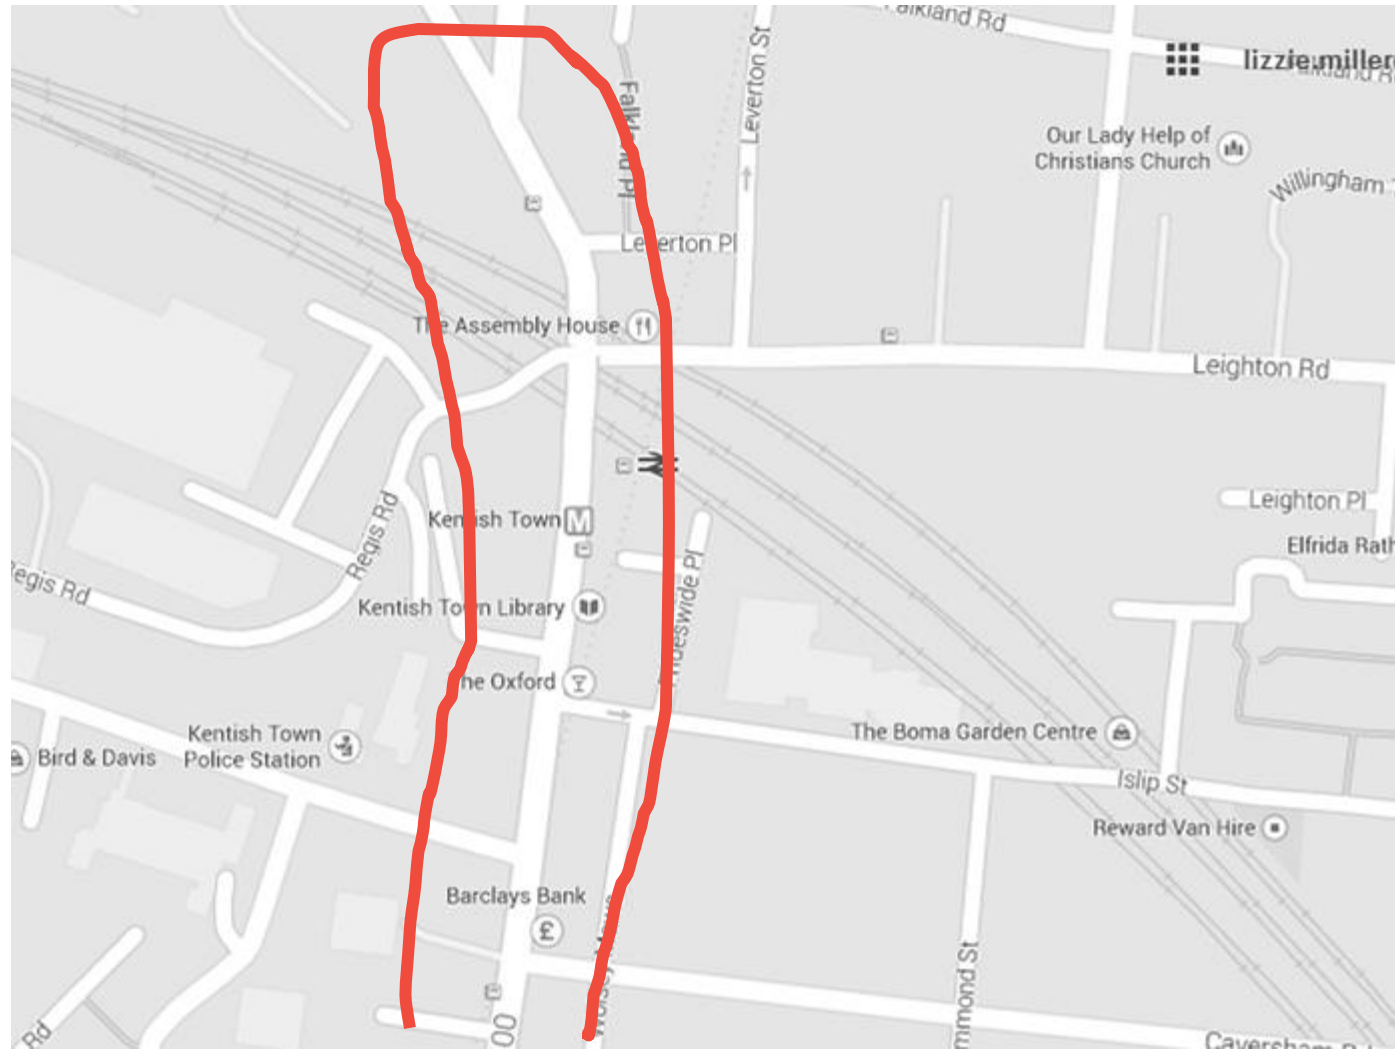

**Banner description**

2.2m x 0.785m  
PVC double sided banner

# Kentish Town Road [1] [2.2m x 0.785m] – 6 sites

Camden

SITE BOUNDARY

**Banner description**

2.2m x 0.785m  
PVC double sided banner

# Kentish Town Road [2] [2.2m x 0.785m] – 8 sites

Camden

SITE BOUNDARY

**Banner description**

2.2m x 0.785m

PVC double sided banner

# Kentish Town Road [3] [2.2m x 0.785m] – 8 sites

Camden

SITE BOUNDARY