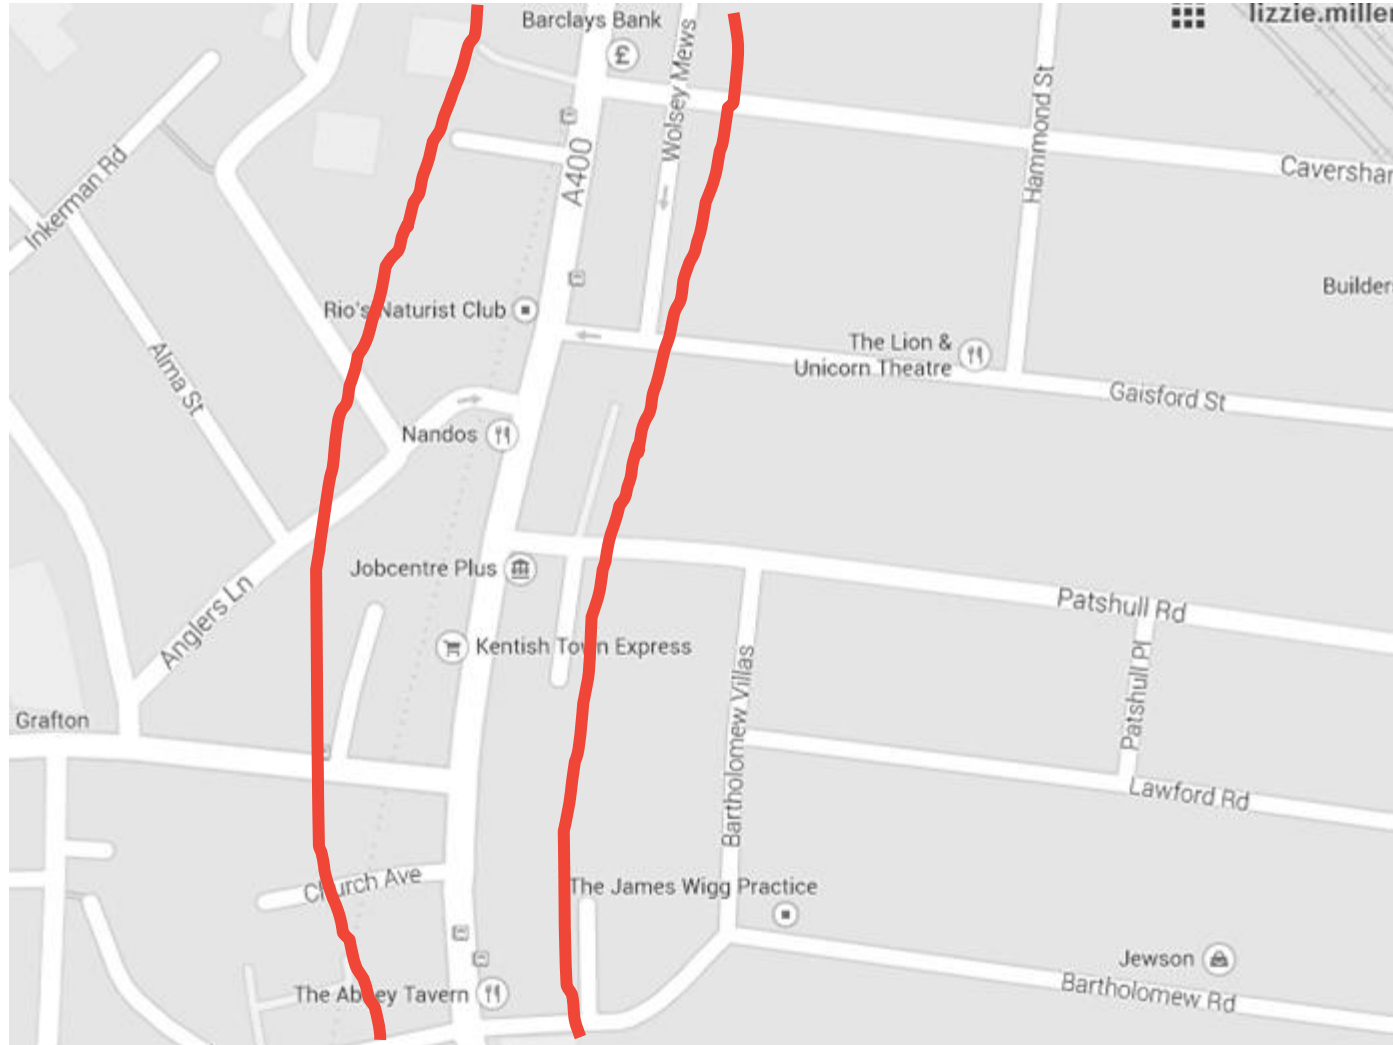

**Banner description**

2.2m x 0.785m  
PVC double sided banner

# Kentish Town Road [1] [2.2m x 0.785m] – 6 sites

Camden

SITE BOUNDARY

**Banner description**

2.2m x 0.785m  
PVC double sided banner

# Kentish Town Road [2] [2.2m x 0.785m] – 8 sites

Camden

SITE BOUNDARY

**Banner description**

2.2m x 0.785m

PVC double sided banner

# Kentish Town Road [3] [2.2m x 0.785m] – 8 sites

Camden

SITE BOUNDARY