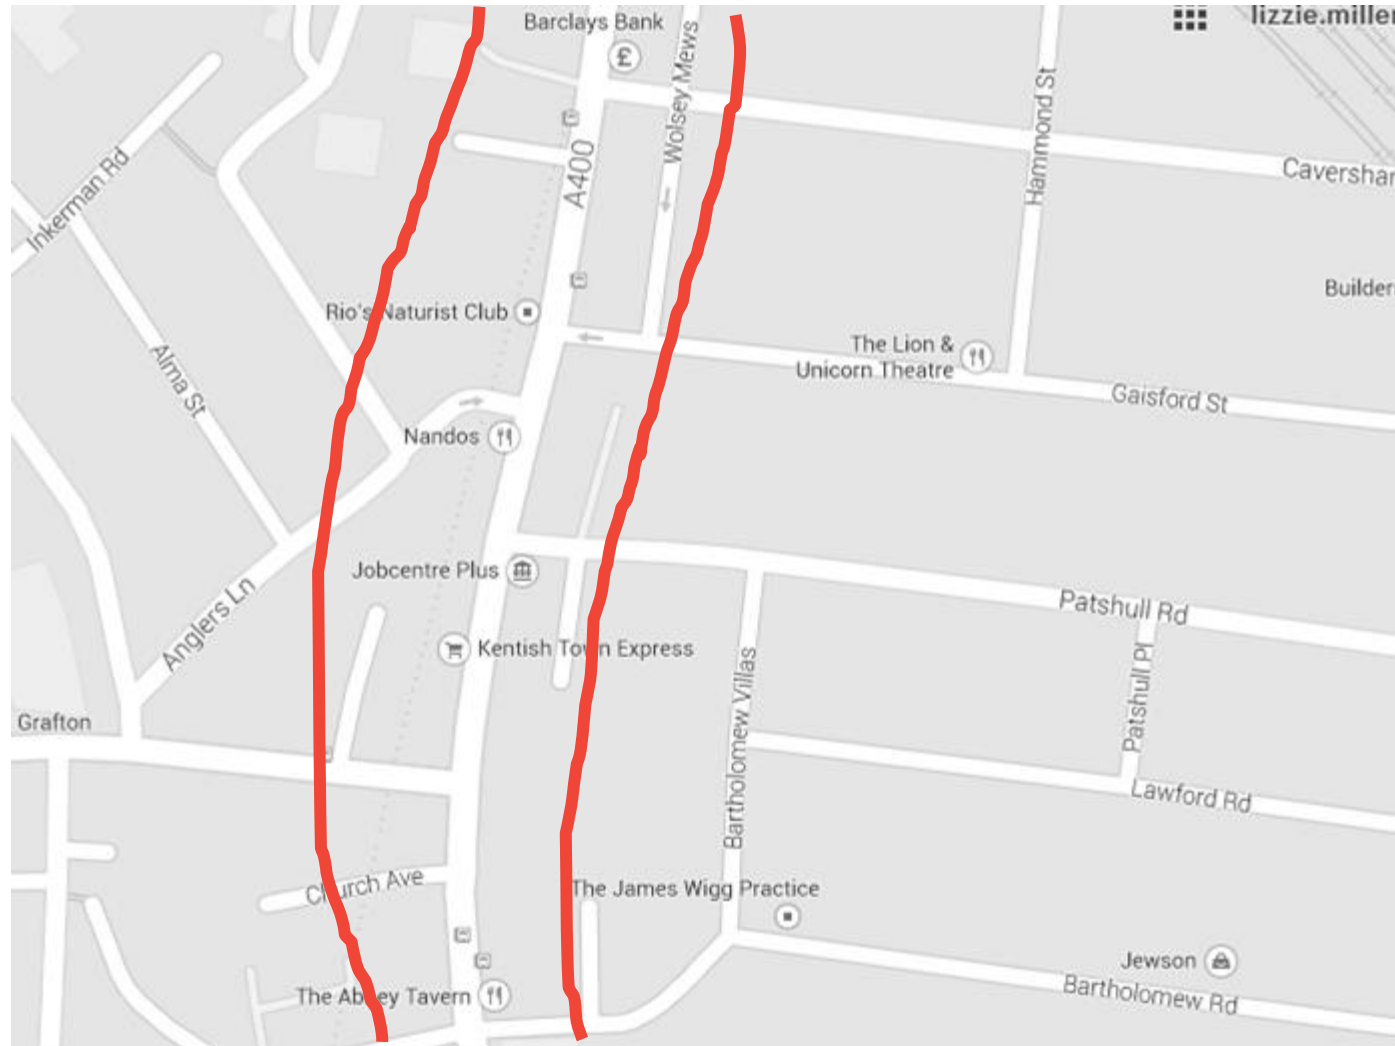

**Banner description**

2.2m x 0.785m  
PVC double sided banner

# Kentish Town Road [1] [2.2m x 0.785m] – 6 sites

Camden

**Banner description**

2.2m x 0.785m  
PVC double sided banner

# Kentish Town Road [2] [2.2m x 0.785m] – 8 sites

Camden

SITE BOUNDARY

**Banner description**

2.2m x 0.785m

PVC double sided banner

# Kentish Town Road [3] [2.2m x 0.785m] – 8 sites

Camden

SITE BOUNDARY