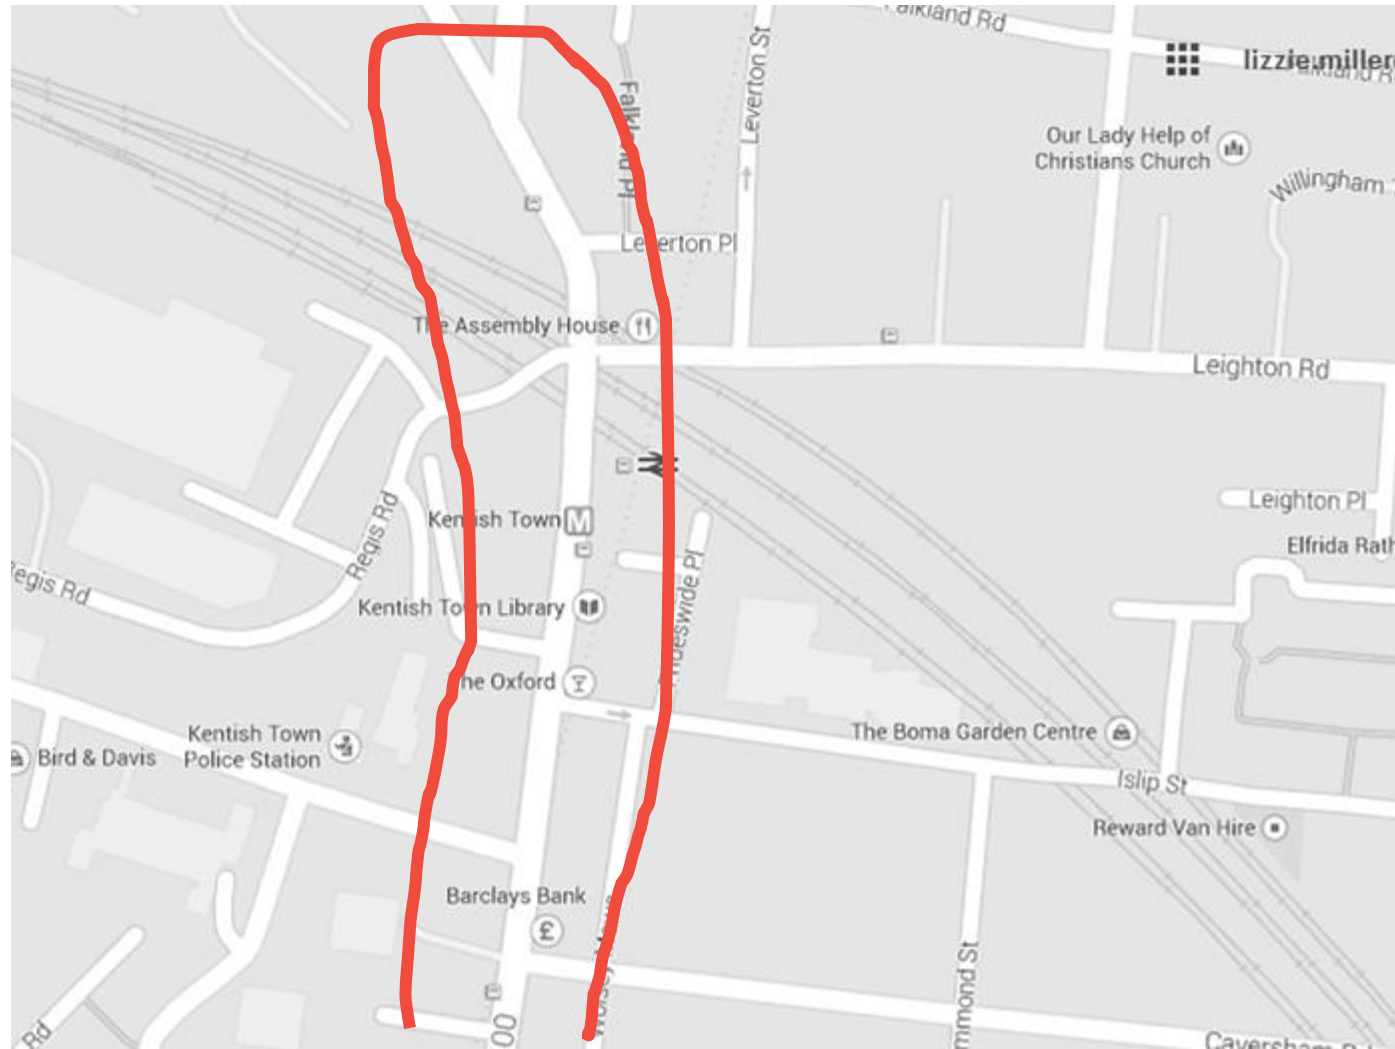

**Banner description**

2.2m x 0.785m  
PVC double sided banner

# Kentish Town Road [1] [2.2m x 0.785m] – 6 sites

Camden

**Banner description**

2.2m x 0.785m  
PVC double sided banner

# Kentish Town Road [2] [2.2m x 0.785m] – 8 sites

Camden

SITE BOUNDARY

**Banner description**

2.2m x 0.785m

PVC double sided banner

# Kentish Town Road [3] [2.2m x 0.785m] – 8 sites

Camden

SITE BOUNDARY