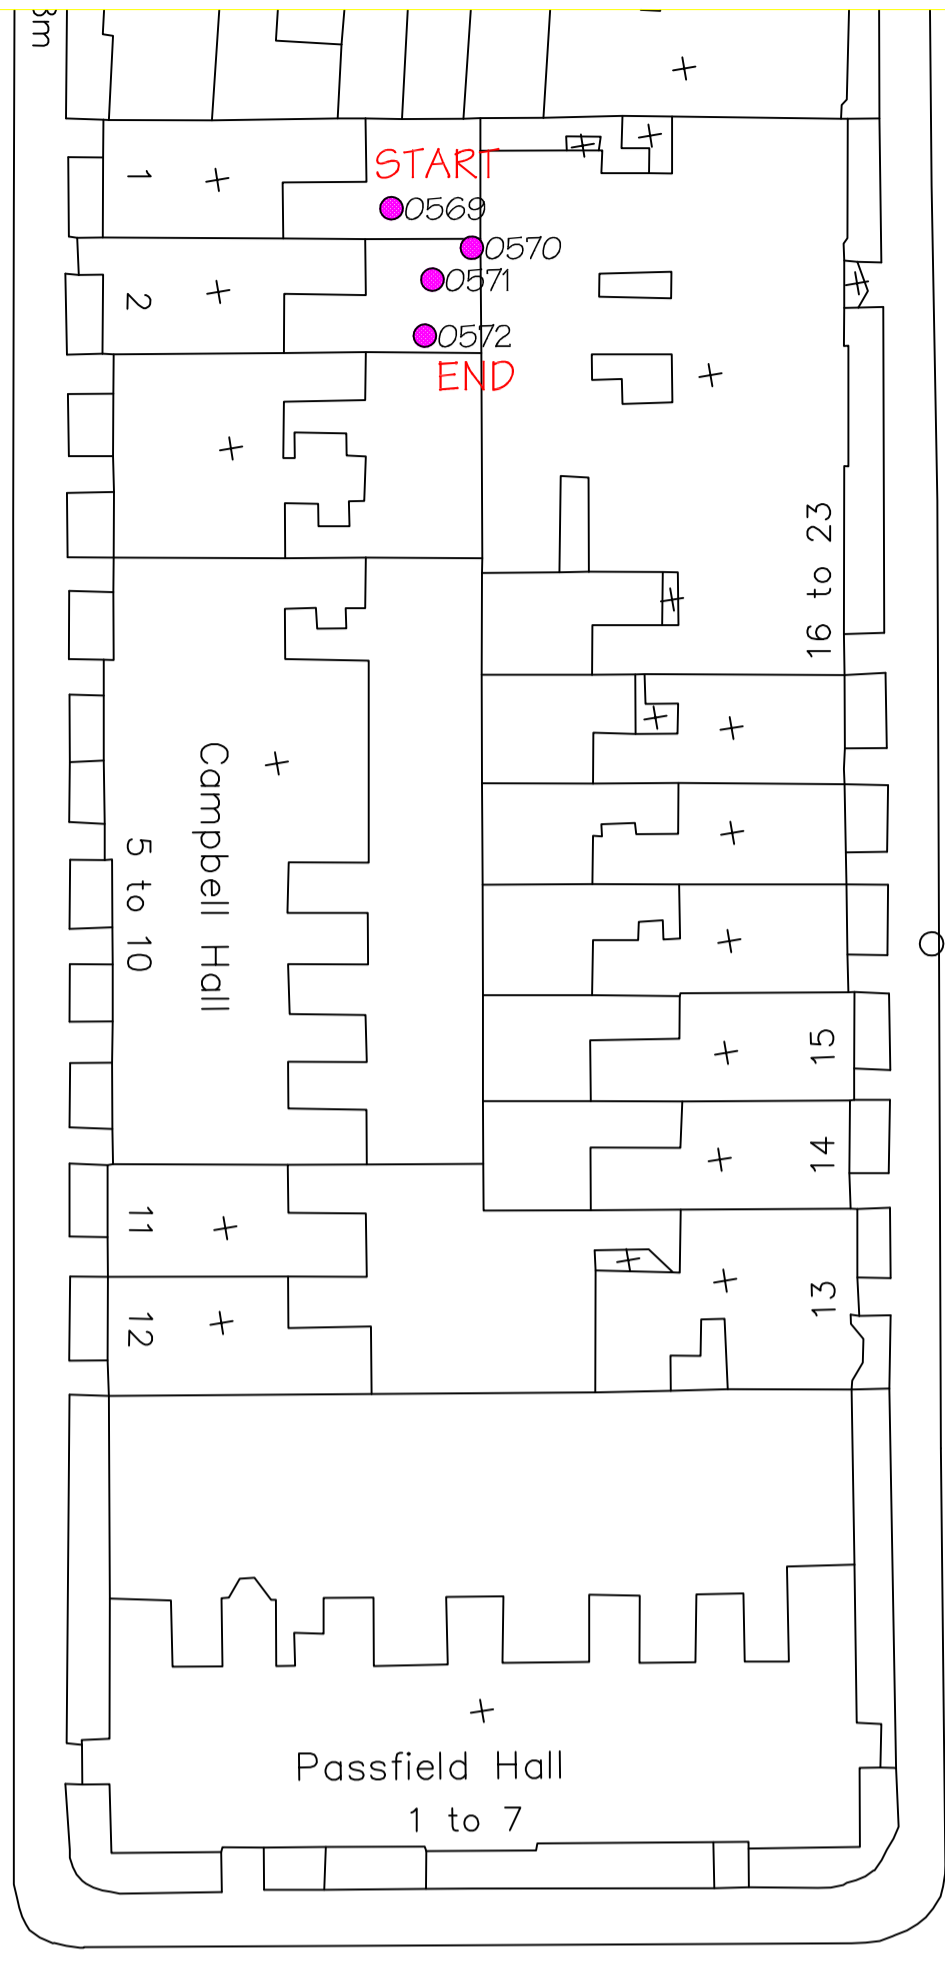

GORDON SQUARE

ENDSLEIGH PLACE

GORDON SQUARE

TAVISTOCK SQUARE

ALL TREES ARE INDICATIVELY PLOTTED ONLY AND SHOULD BE VERIFIED BY LAND SURVEYOR

KEY	● 0486 ● Indicative Tree Locations ● Tag no. 0517 missing from sequence
CLIENT	University of London
JOB TITLE	-Gordon Square -Tavton Street
DRAWING TITLE	Tree Location Plan SITES 4, 5, & 15 TREES 0472-0568 TREES 0569-0572
DRAWING No.	CBA 7064.01-2
SCALE	1:500@A2
DRAWN	la
DATE	June 2008