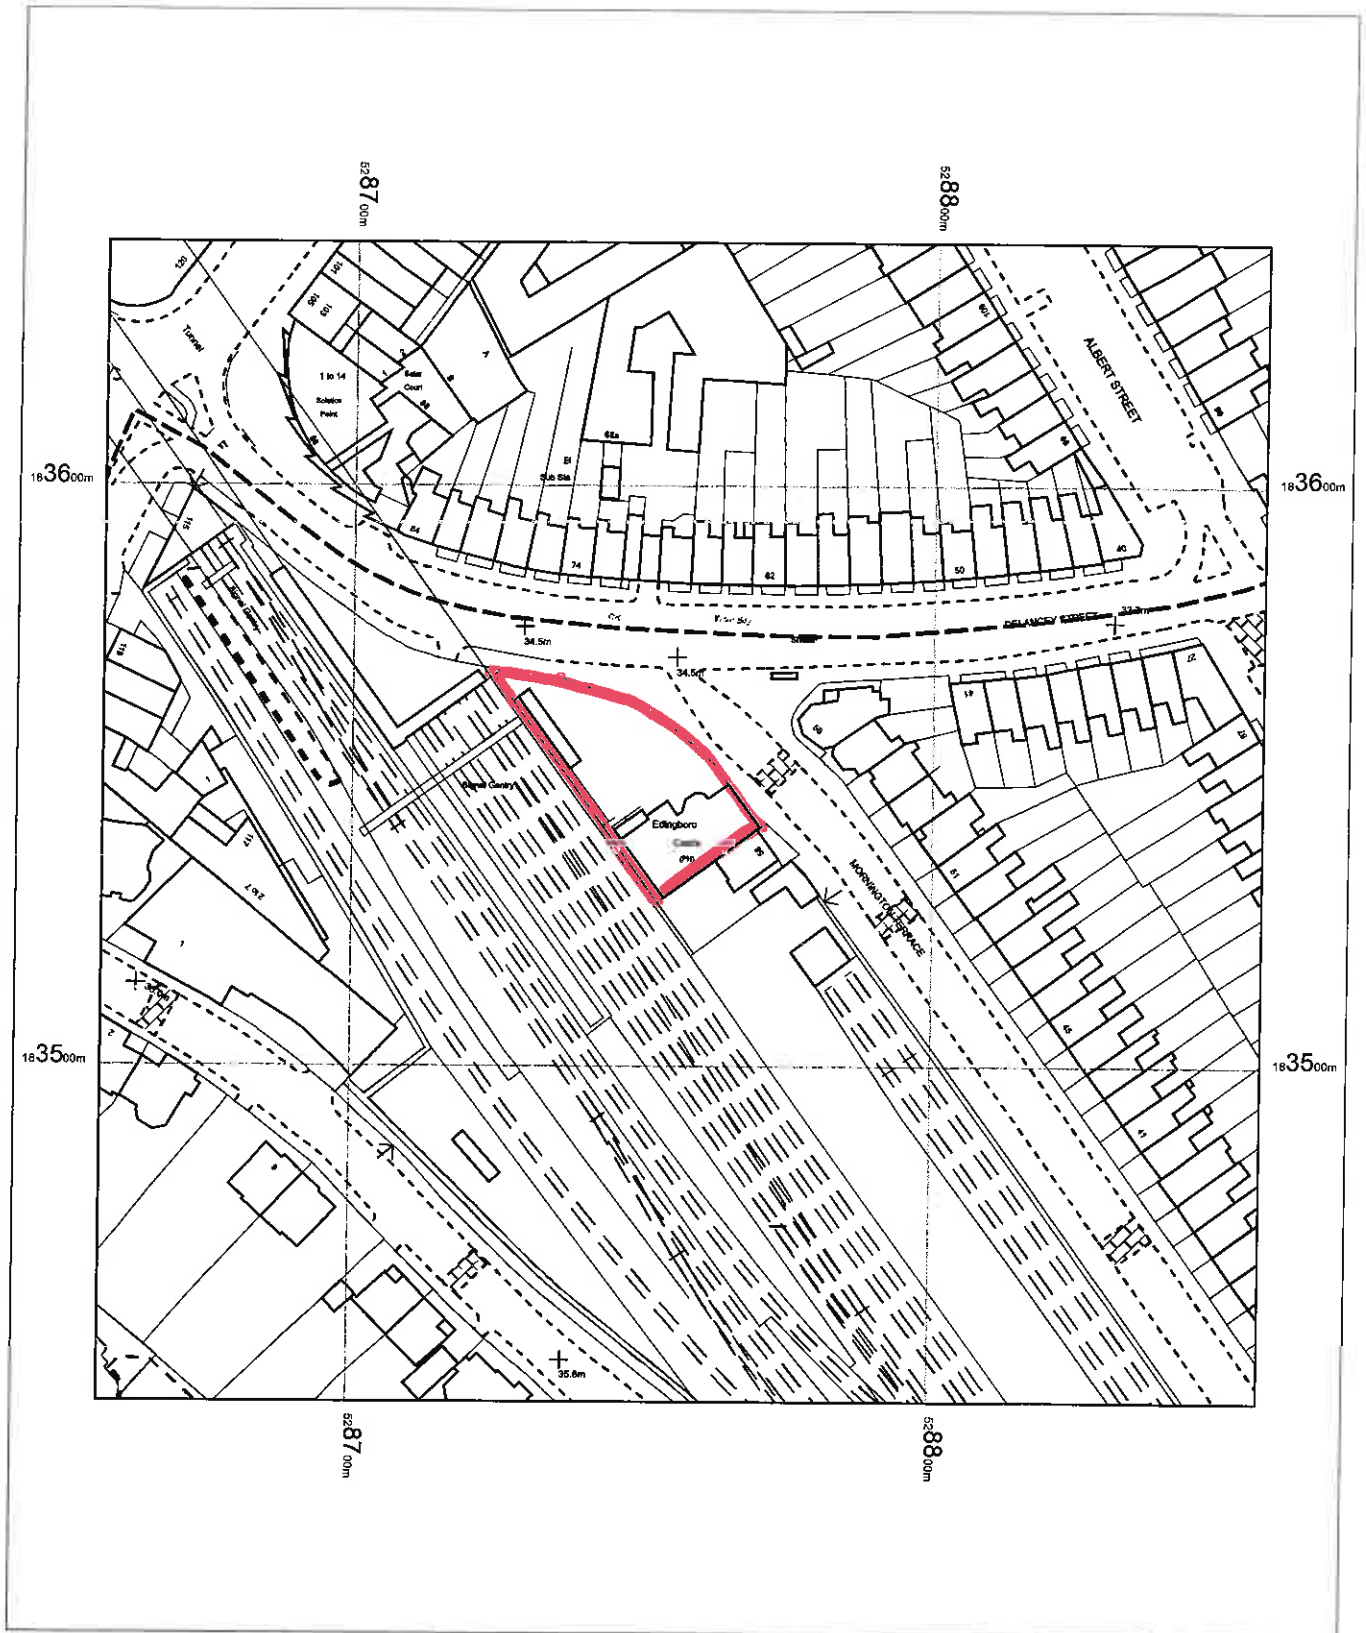

Edinboro Castle NW1 7RU

OS MasterMap 1250/2500/10000 scale
15 October 2015, ID: CM-00471650
www.centremapslive.co.uk
1:1250 scale print at A4, Centre: 528757 E, 183542 N
©Crown Copyright Ordnance Survey. Licence no. 100019980