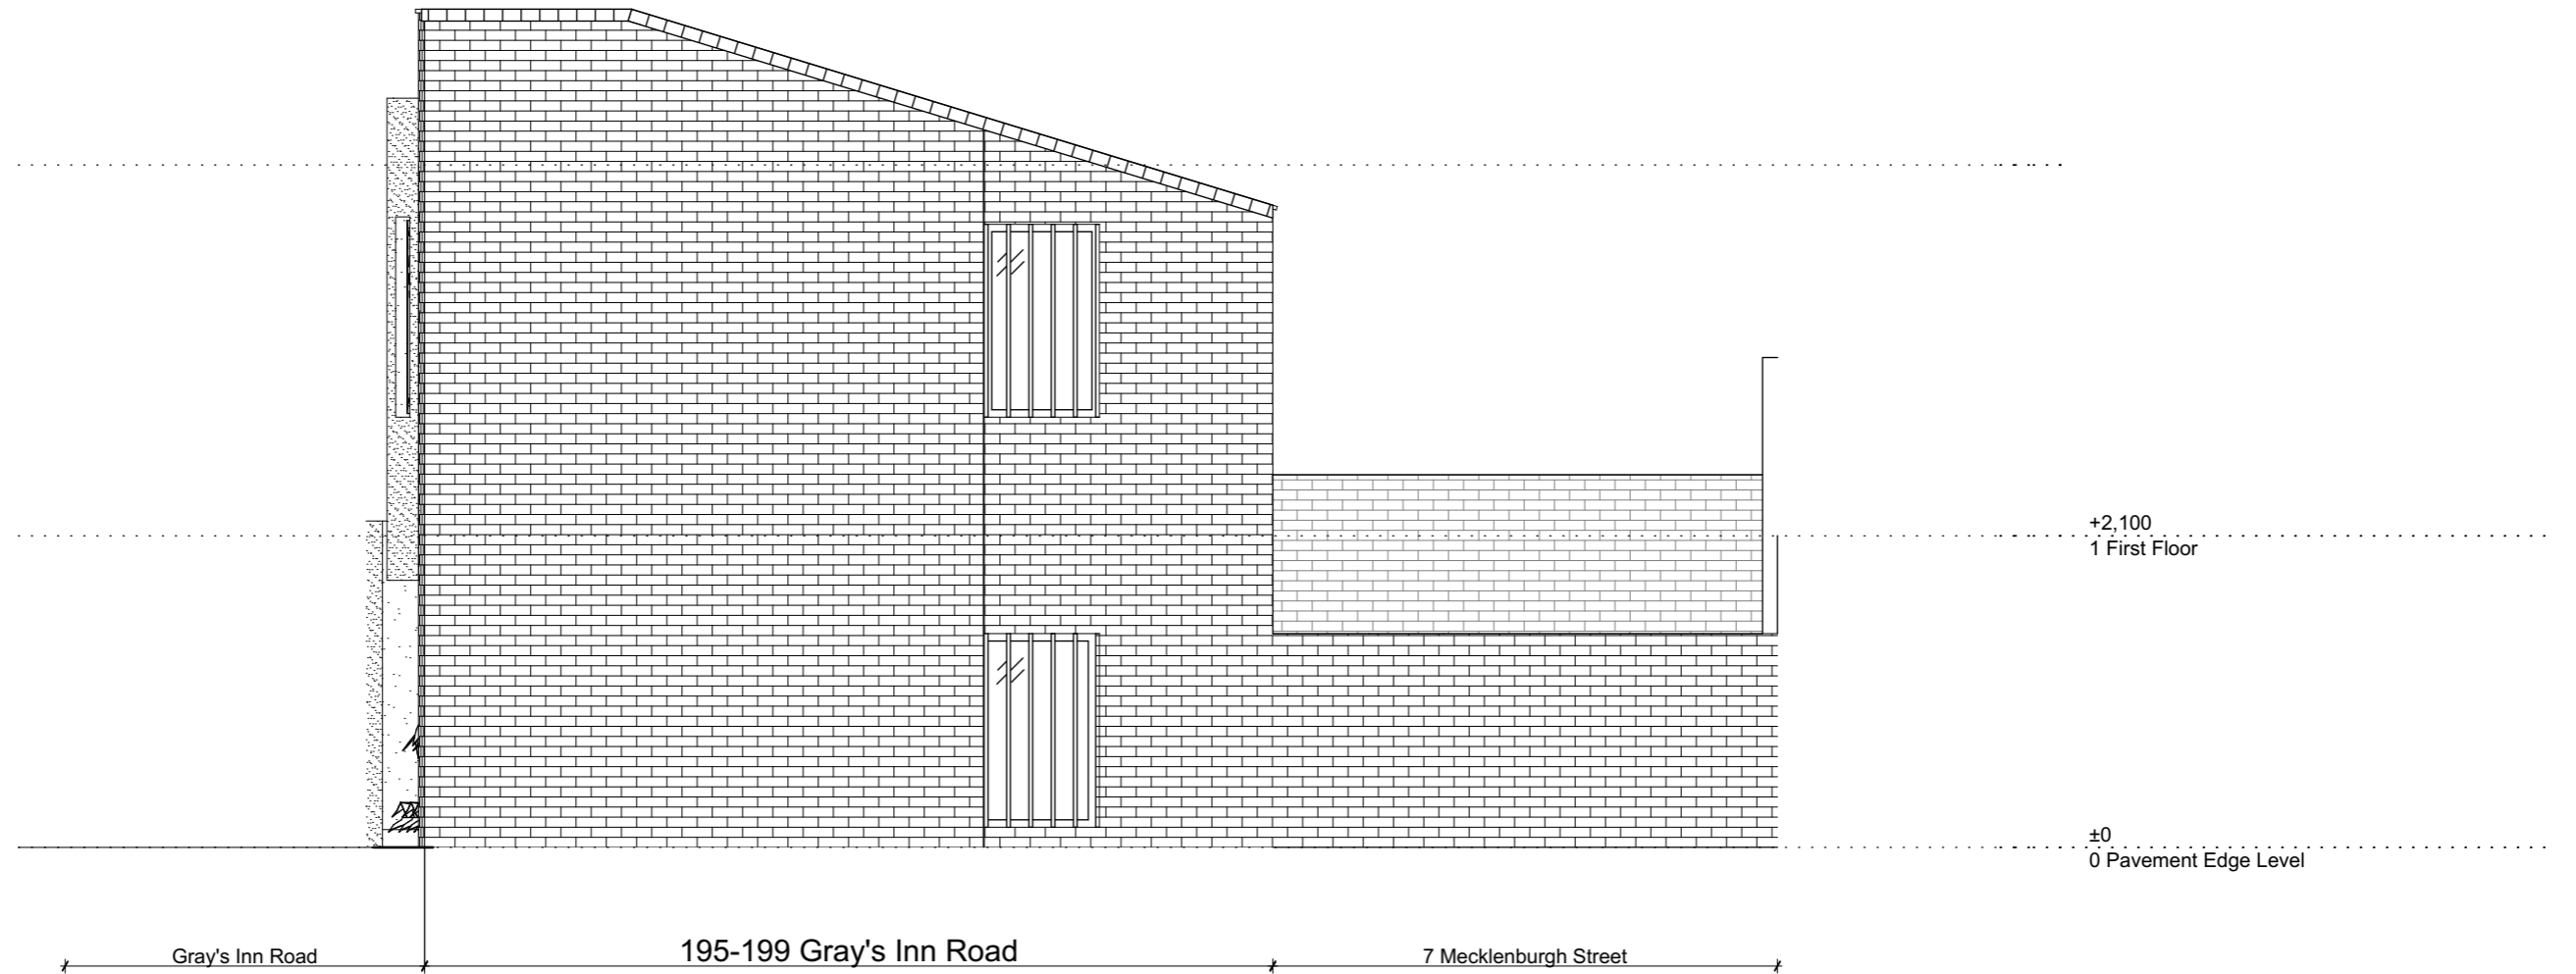

**Materials:**

-  Stock brick to match existing
-  Oiled corten sheet steel
-  Timber inward opening windows set behind vertical timber louvres in new opening in existing wall
-  Glazing

Rev	Rev Date	Description	Rev By