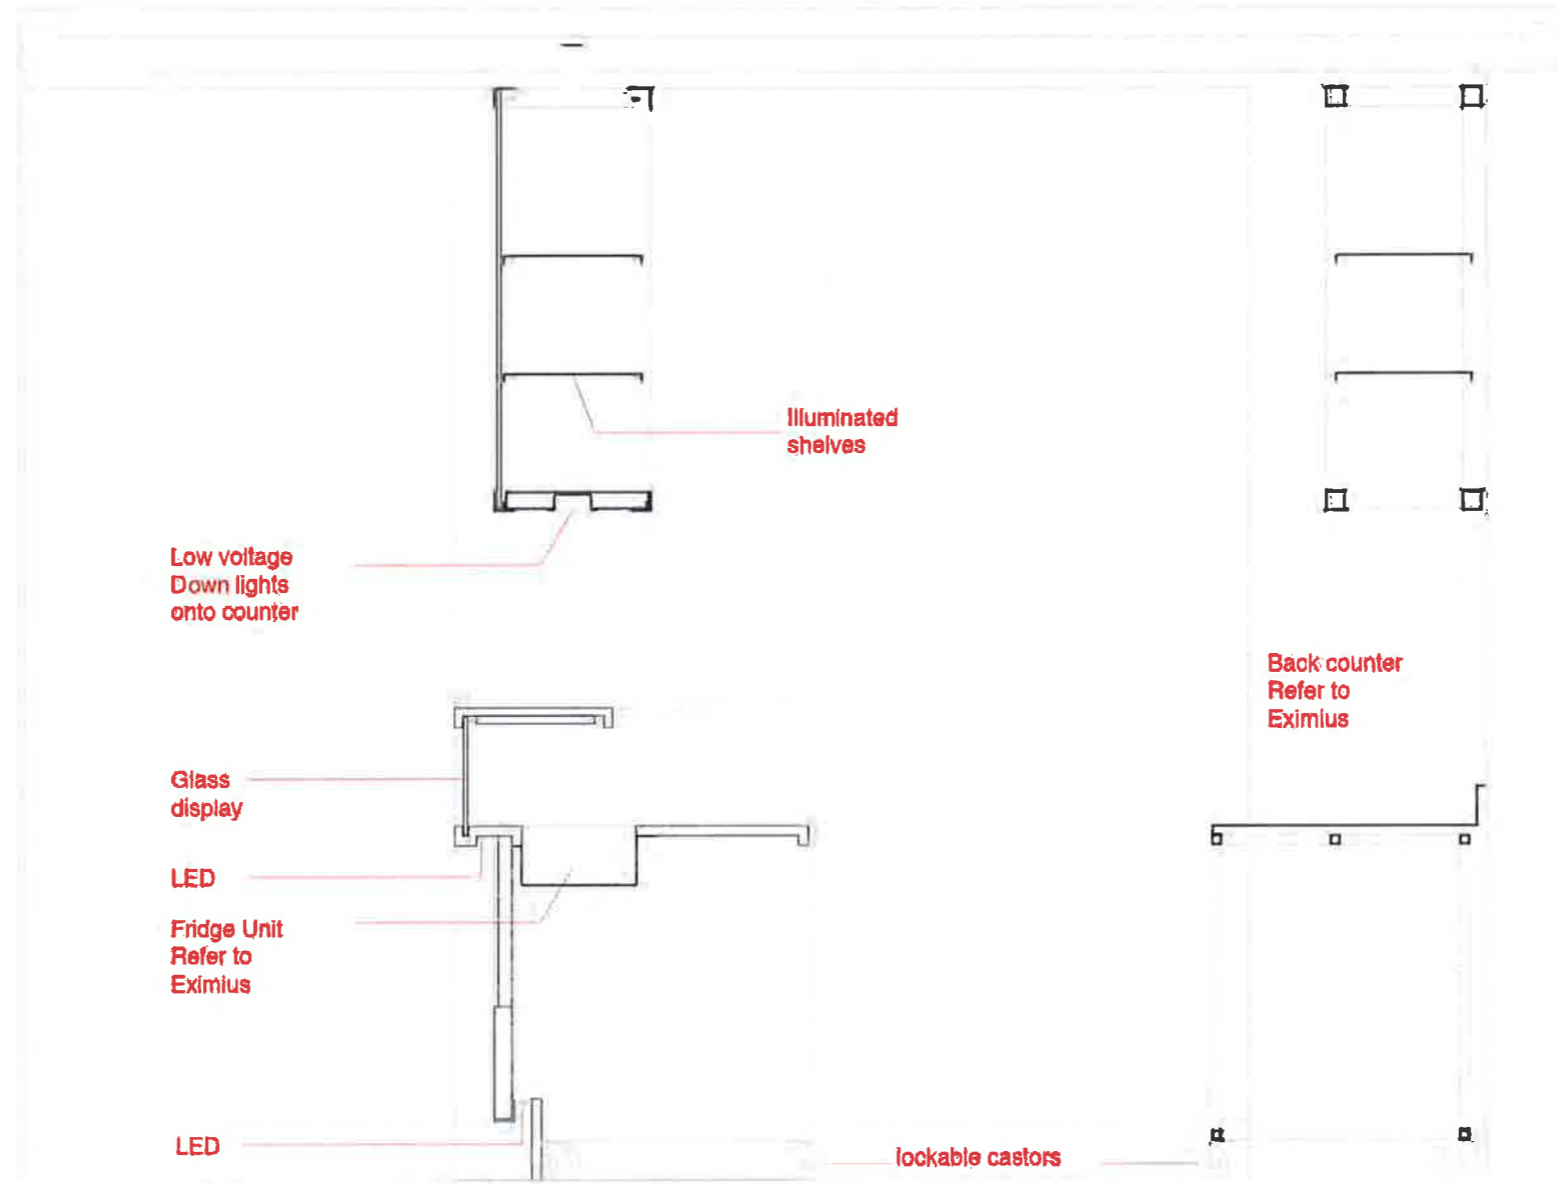

Entire unit to have same look and feel Timber with Bronze details

Section A

Section through waiter station looking at
Marble counter pass

Ceiling coving to be re-instated

Storage
Refer to Eximius

Glazed bevelled white tile with
coloured grout to be laid in
brick bond pattern

Stainless Steel Back counter
Refer to Eximius

Section A

Section through kitchen wall unit looking
at Back counter - Refer to Eximius

Section A

Section through Marble counter and back counter and corresponding overhead storage