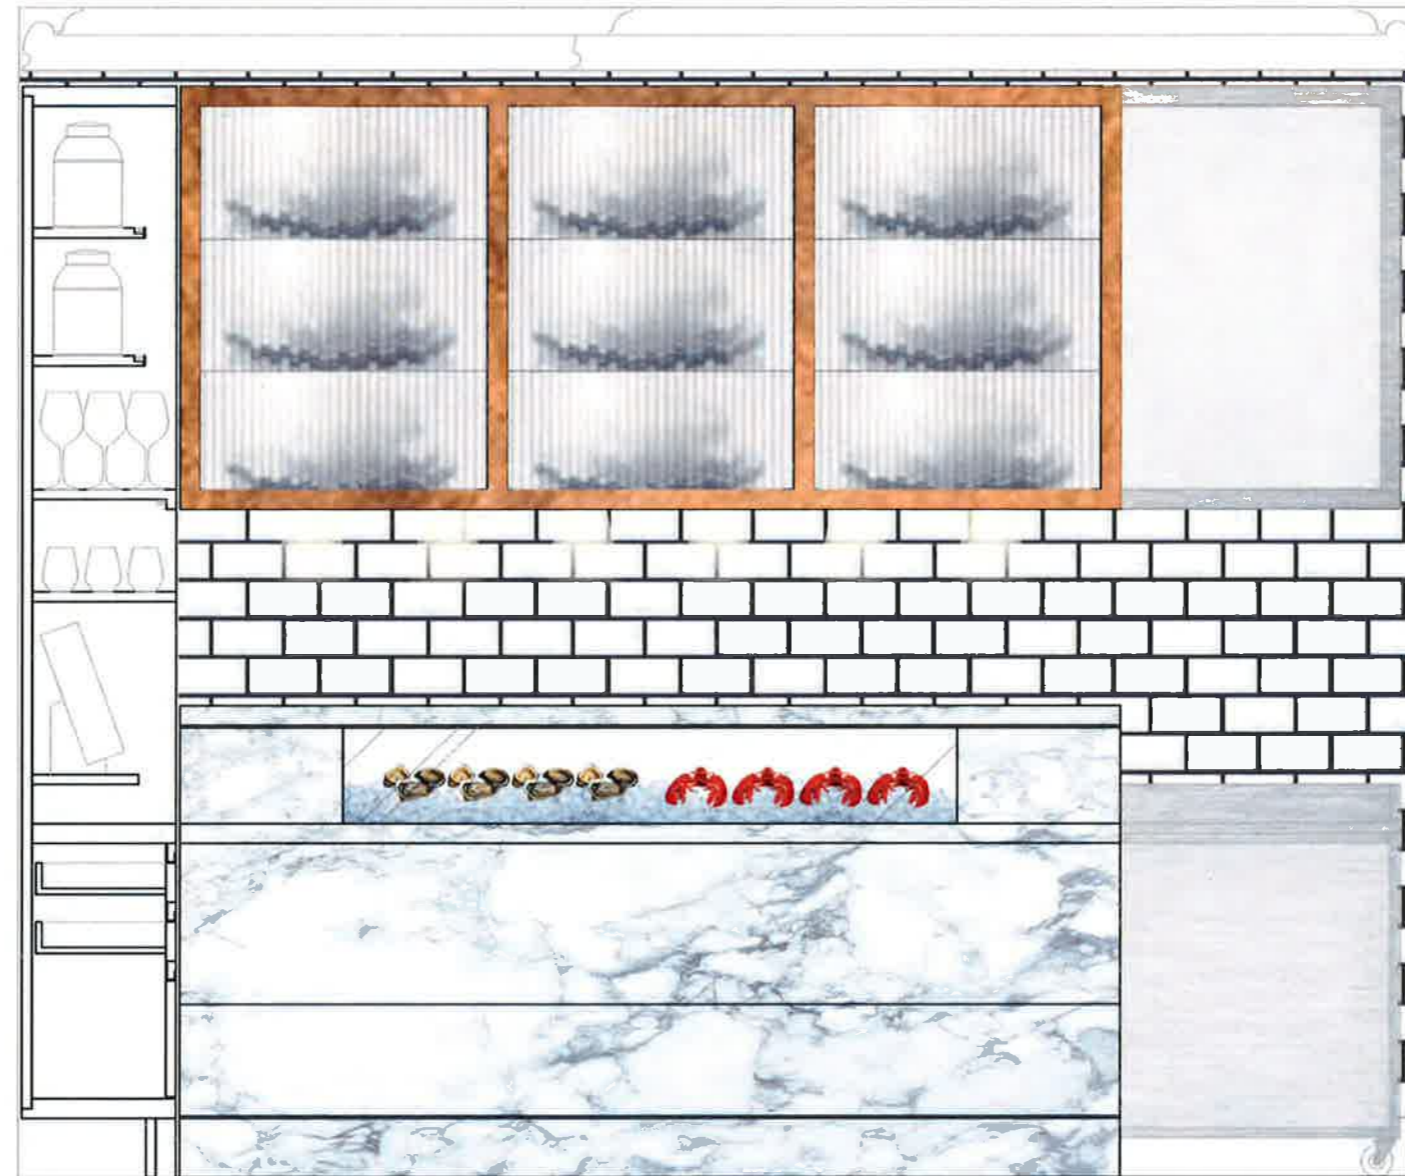

Entire unit to have same look and feel Timber with Bronze details

Section A

Section through waiter station looking at
Marble counter pass

Ceiling coving to be re-instated

Storage
Refer to Eximius

Glazed bevelled white tile with
coloured grout to be laid in
brick bond pattern

Stainless Steel Back counter
Refer to Eximius

Section A

Section through kitchen wall unit looking
at Back counter - Refer to Eximius

Section A

Section through Marble counter and back counter and corresponding overhead storage