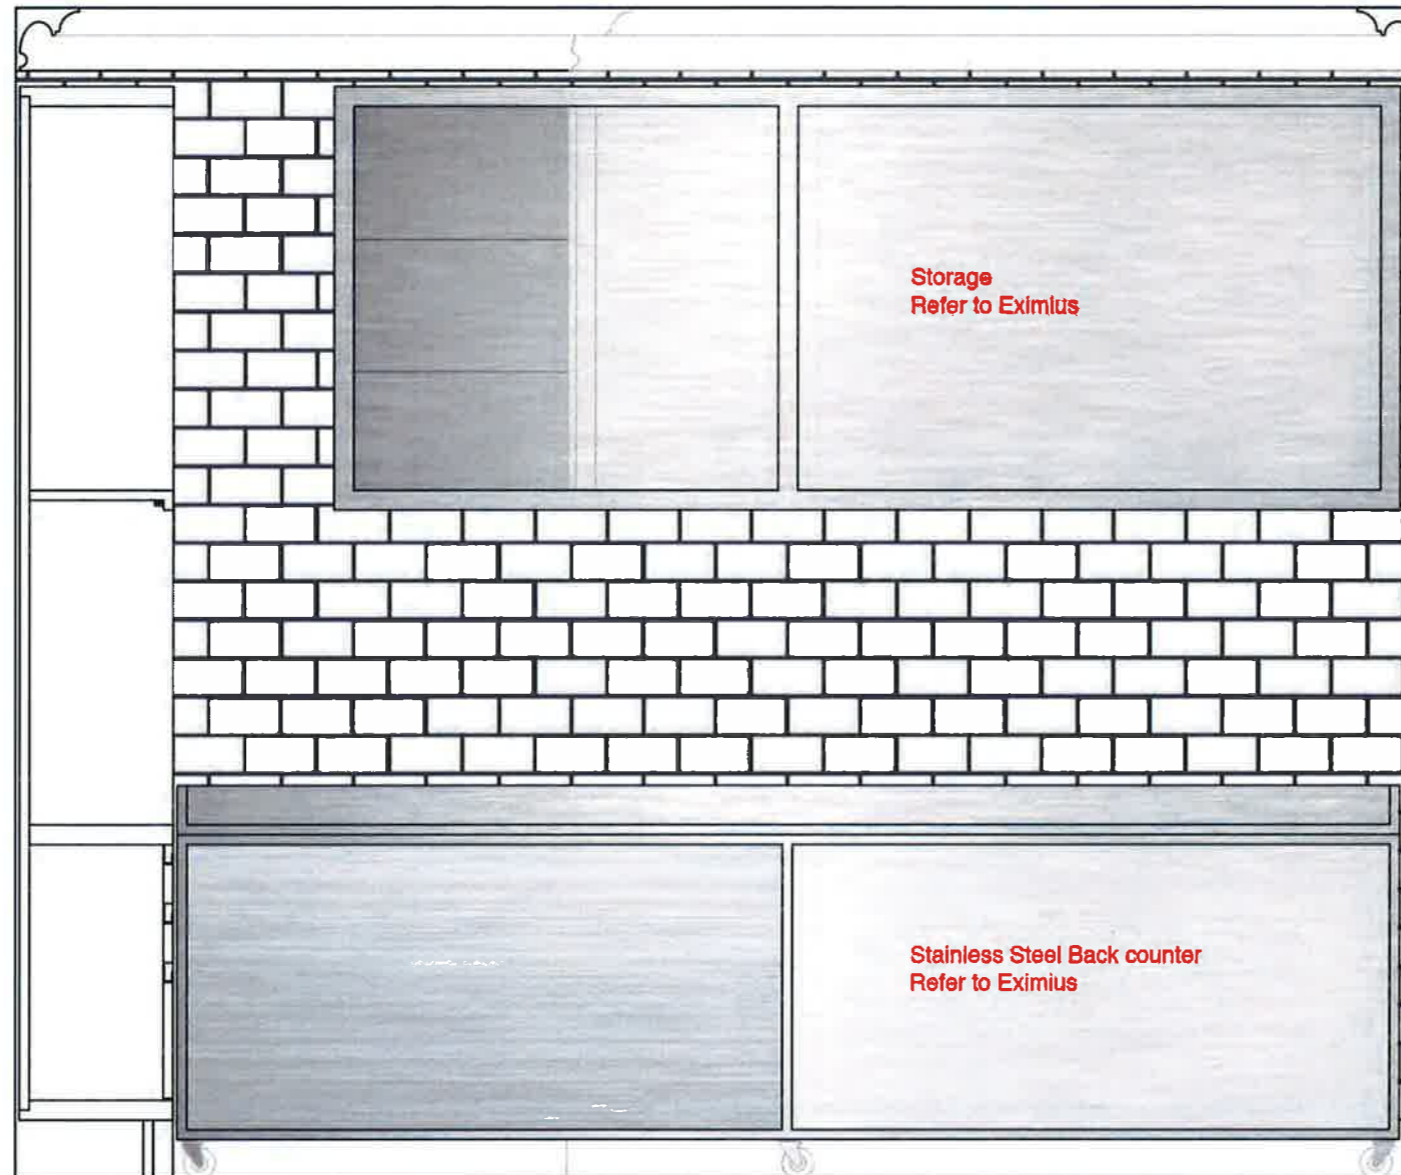

Entire unit to have same look and feel Timber with Bronze details

Section A

Section through waiter station looking at
Marble counter pass

Ceiling coving to be re-instated

Storage
Refer to Eximius

Glazed bevelled white tile with
coloured grout to be laid in
brick bond pattern

Stainless Steel Back counter
Refer to Eximius

Section A

Section through kitchen wall unit looking
at Back counter - Refer to Eximius

Section A

Section through Marble counter and back counter and corresponding overhead storage