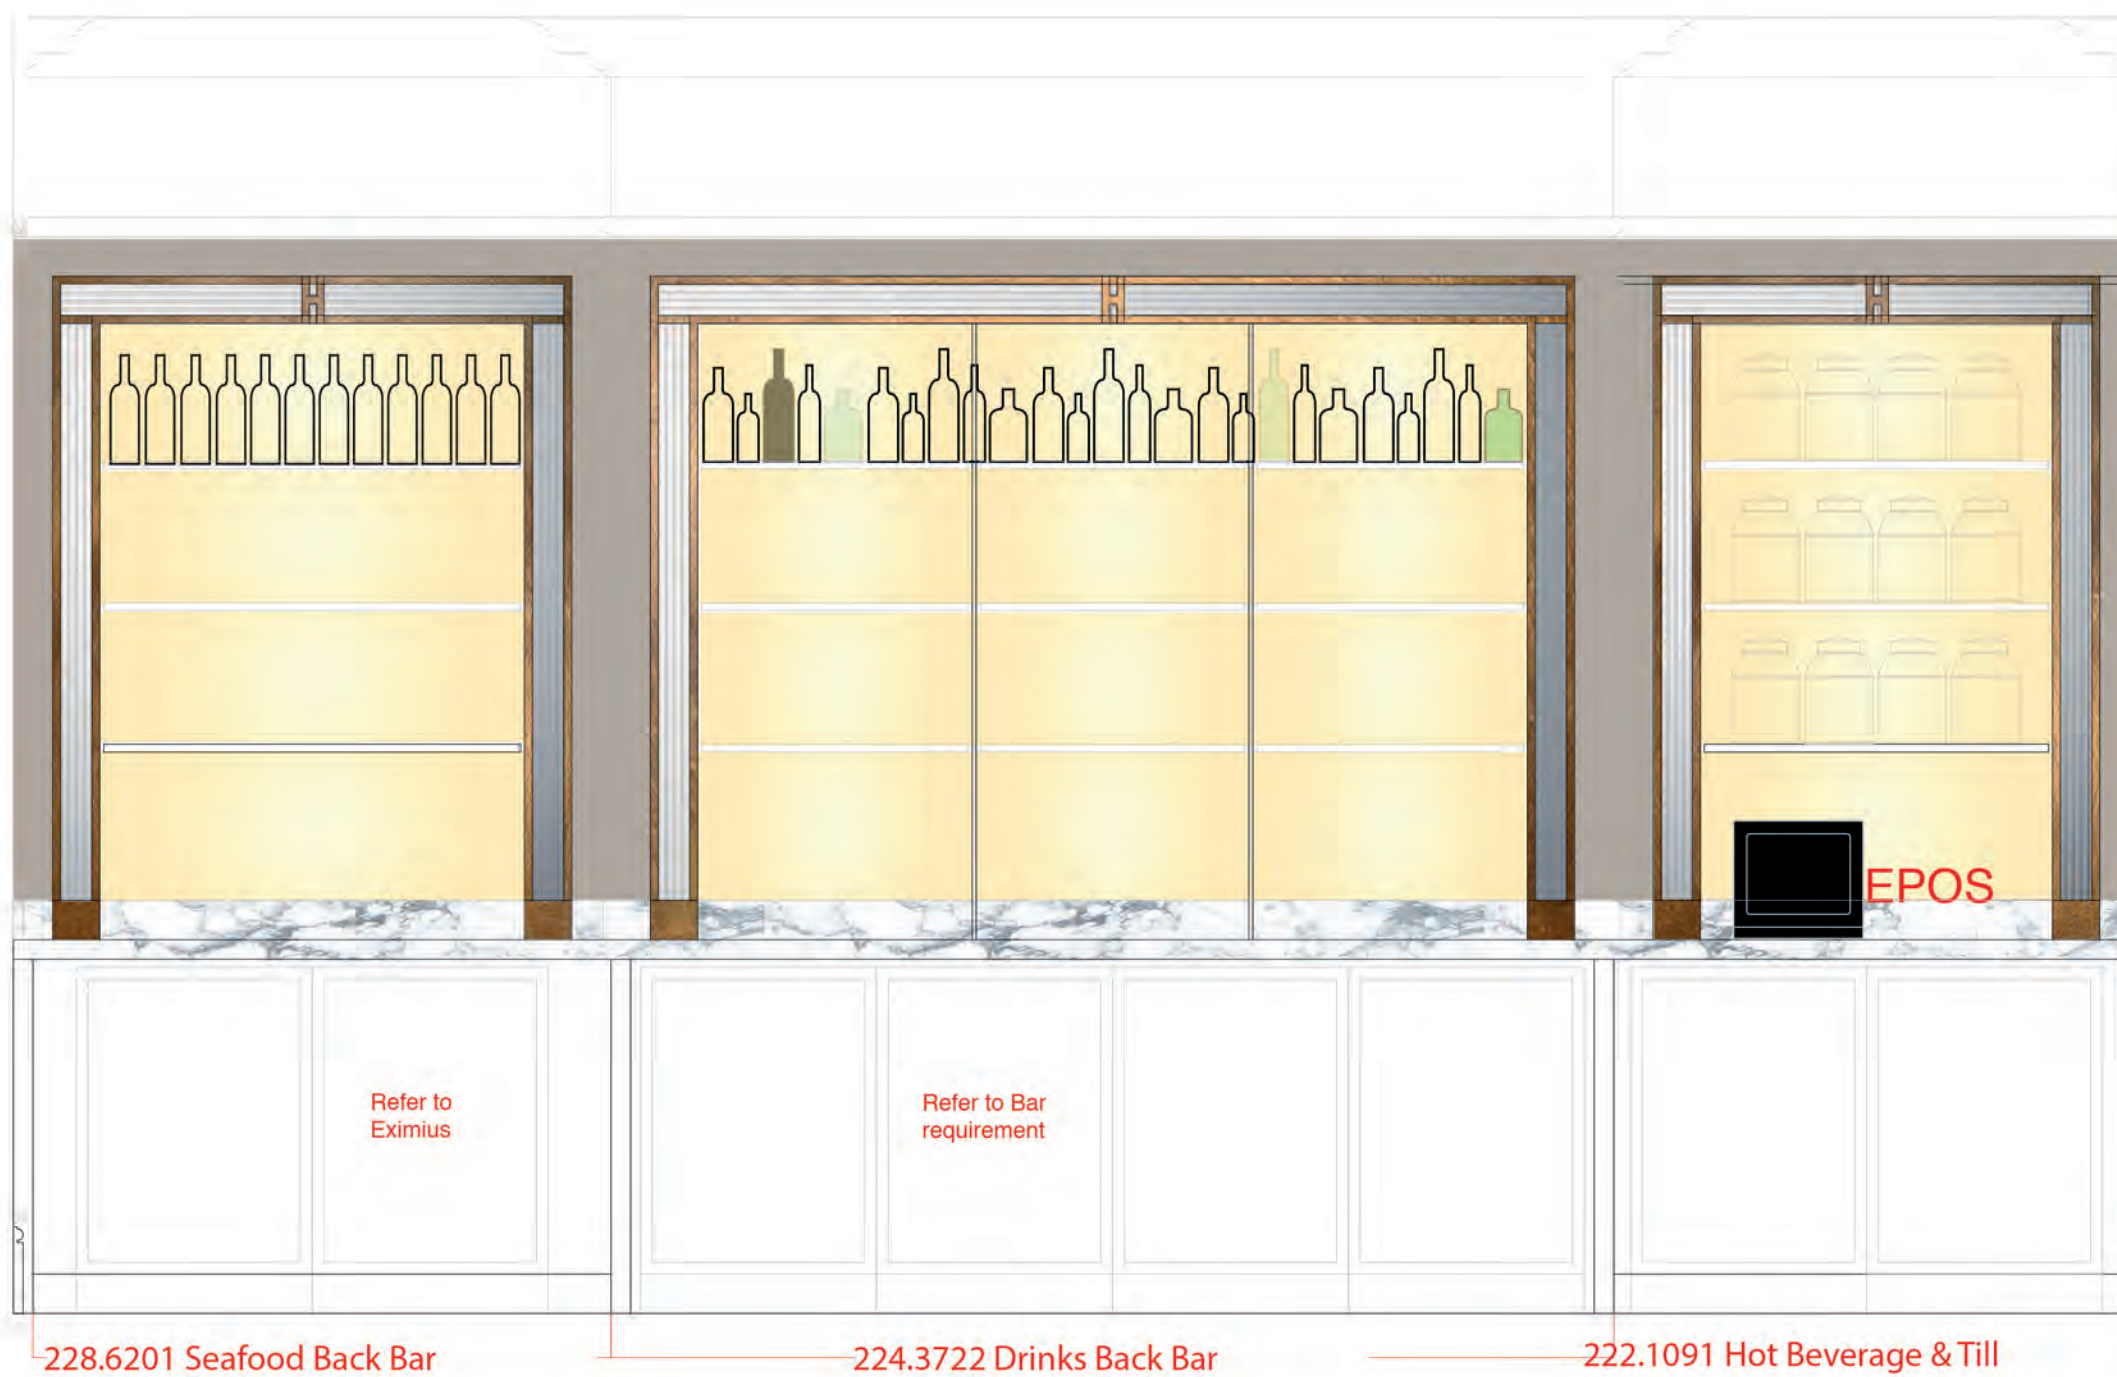

Horizontal section through bars

Elevation of Seafood & Drinks Bar

Section through Seafood Bar

Chamber light  
Lee Broom  
www.leebroom.com

Section through Drinks & Back bar

Bronze finish metal frame

Fluted glass

Glass shelf with bronze frame, LED lighting underneath

Adjustable track

Marble

Marble counter top and upstand

Refer to Bar requirement

Refer to Bar requirement

Plan of Floor 1 Bar & Back bar