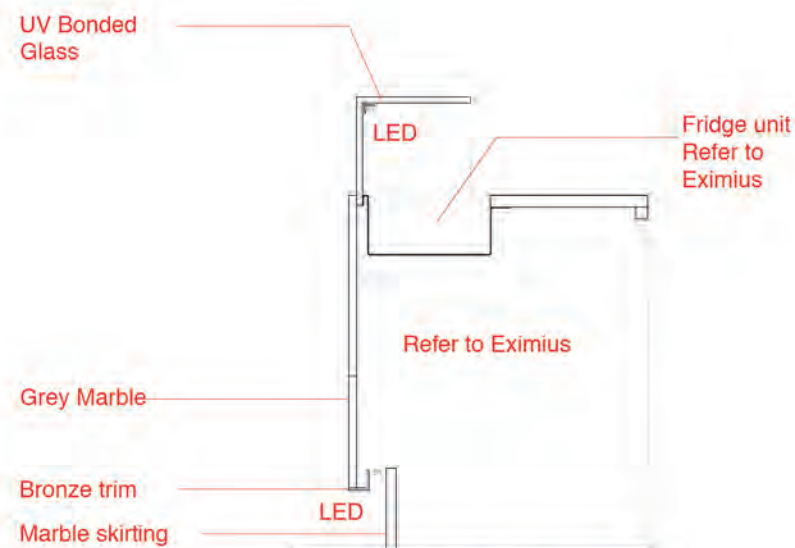

Horizontal section through bars

Elevation of Seafood & Drinks Bar

Section through Seafood Bar

Chamber light  
Lee Broom  
www.leebroom.com

Section through Drinks & Back bar

Bronze finish metal frame

Fluted glass

Glass shelf with bronze frame, LED lighting underneath

Adjustable track

Marble

Marble counter top and upstand

Refer to Bar requirement

Refer to Bar requirement

Plan of Floor 1 Bar & Back bar