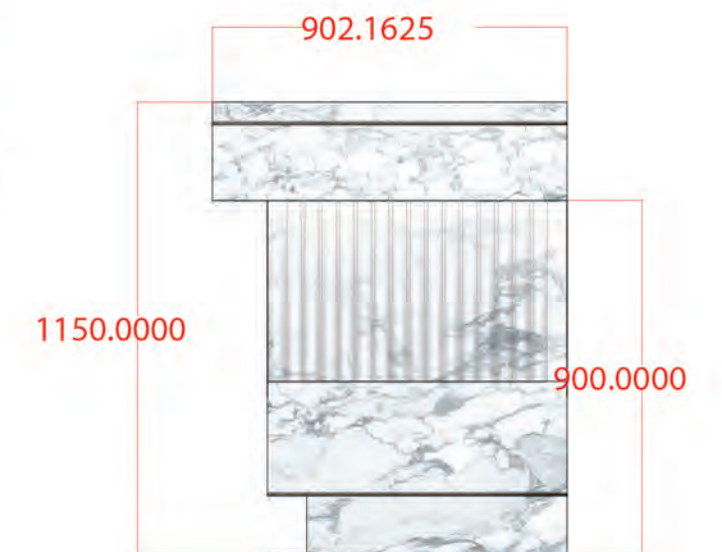

Horizontal section through bars

Elevation of Seafood & Drinks Bar

Section through Seafood Bar

Chamber light  
Lee Broom  
www.leebroom.com

Section through Drinks & Back bar

Bronze finish metal frame

Fluted glass

Glass shelf with bronze frame, LED lighting underneath

Adjustable track

Marble

Marble counter top and upstand

Refer to Bar requirement

Refer to Bar requirement

Plan of Floor 1 Bar & Back bar