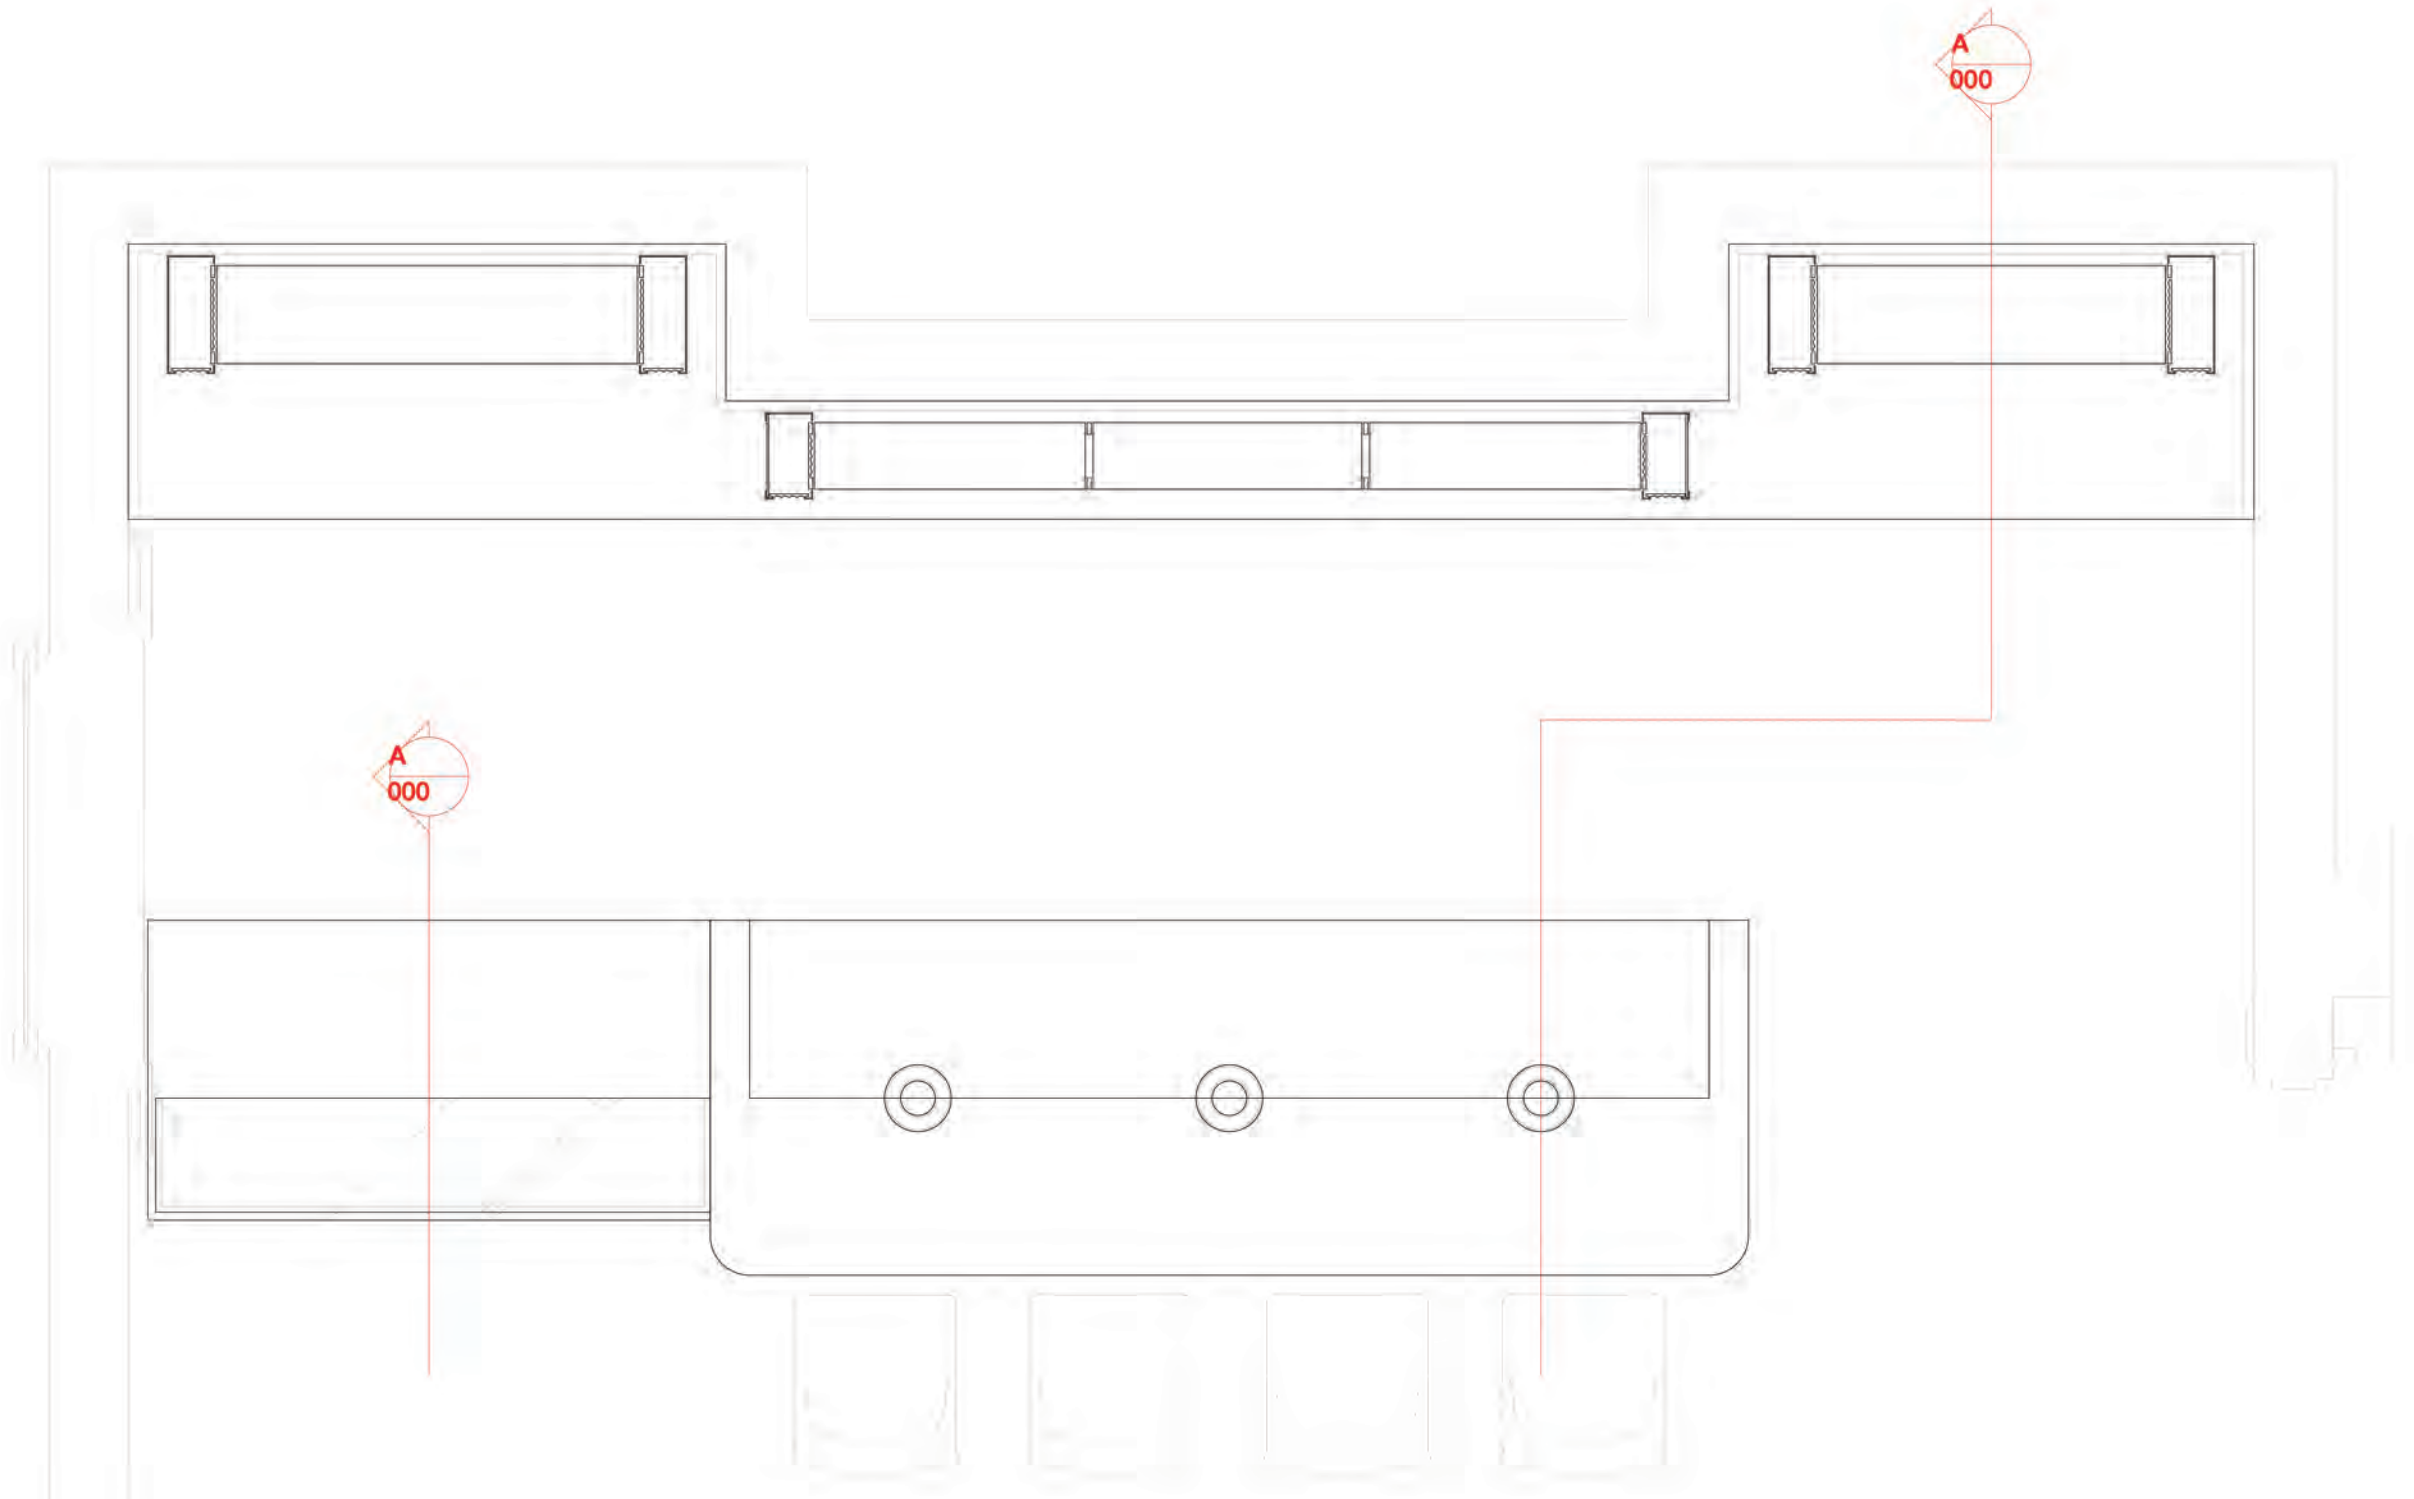

Horizontal section through bars

Elevation of Seafood & Drinks Bar

Section through Seafood Bar

Chamber light  
Lee Broom  
www.leebroom.com

Section through Drinks & Back bar

Bronze finish metal frame

Fluted glass

Glass shelf with bronze frame, LED lighting underneath

Adjustable track

Marble

Marble counter top and upstand

Refer to Bar requirement

Refer to Bar requirement

Plan of Floor 1 Bar & Back bar