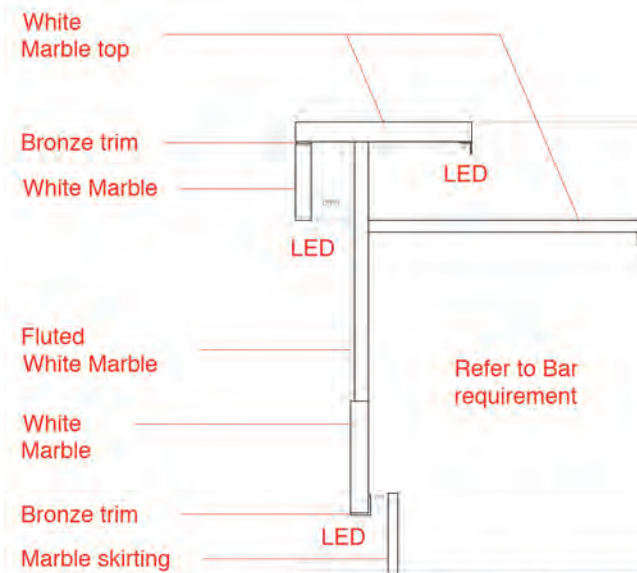

Horizontal section through bars

Elevation of Seafood & Drinks Bar

Section through Seafood Bar

Chamber light  
Lee Broom  
www.leebroom.com

Section through Drinks & Back bar

Bronze finish metal frame

Fluted glass

Glass shelf with bronze frame, LED lighting underneath

Adjustable track

Marble

Marble counter top and upstand

Refer to Bar requirement

Refer to Bar requirement

Plan of Floor 1 Bar & Back bar