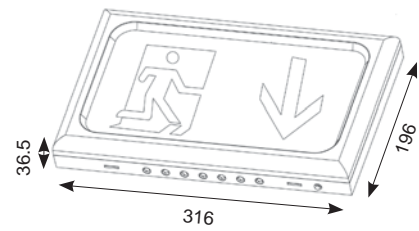

Encore LED Exit Sign

Supplied c/w Legends and Integral Driver

AENLED/3M/W

**Self-Test
OPTION**

AENLED/3M/SG

- Ultra slim modern LED exit sign
- Self-test option
- Neat picture frame appearance compared to conventional fluorescent exit signs
- Supplied with all legend options - arrow down and arrow left/right
- Viewing distance 29 metres