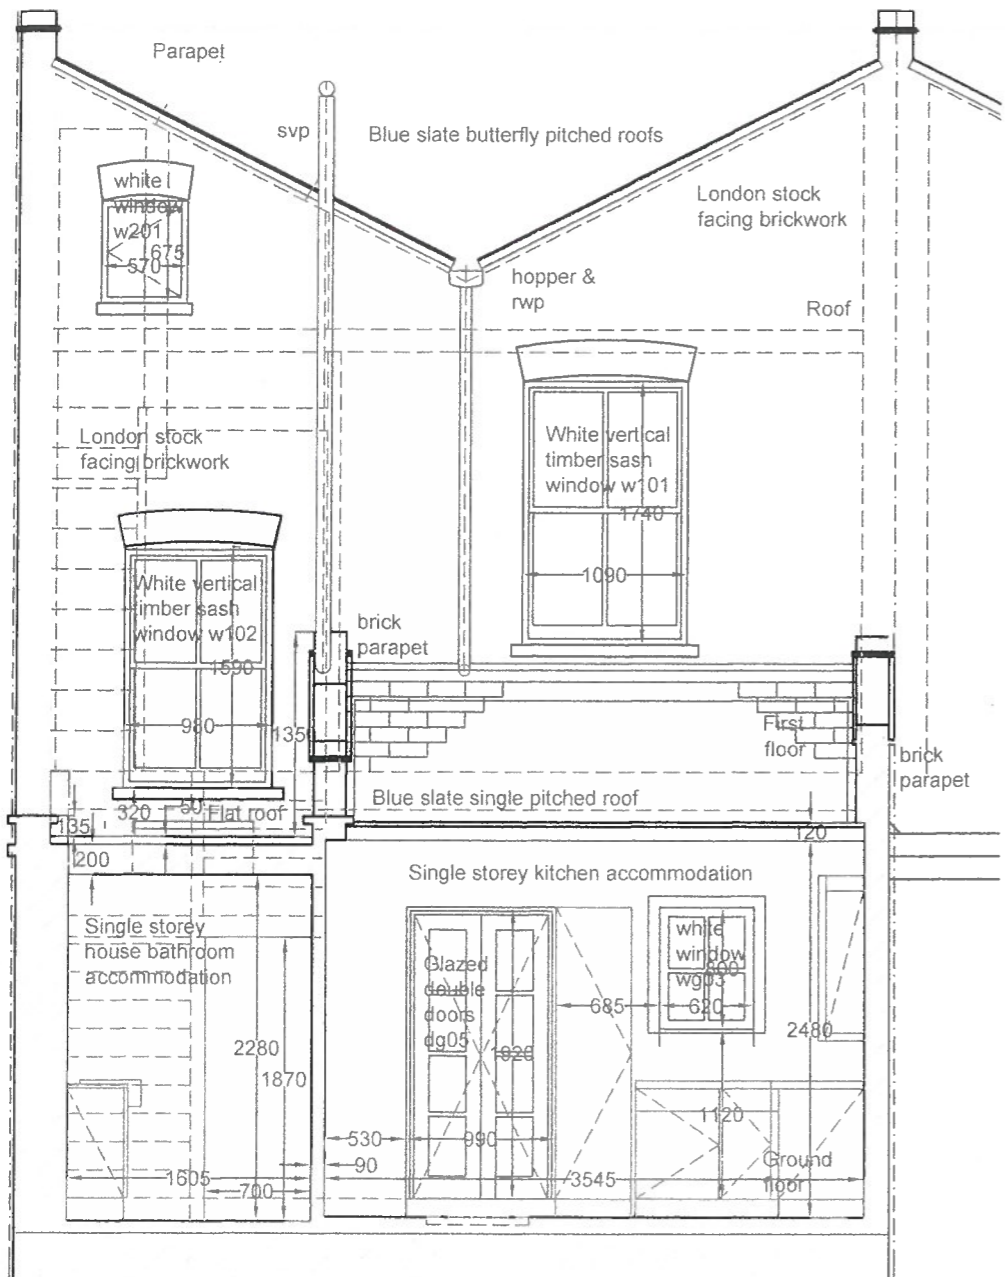

29 Leverton Street, London NW5 2PH.
 Existing First Floor Layout
 Pmrca © Drawing number LSE-02 Rev -
 Scale 1.50

29 Leverton Street, London NW5 2PH.
 Existing Roof Layout
 Pmrca © Drawing number LSE-03 Rev -

29 Leverton Street, London NW5 2PH.
 Existing Street Elevation
 Pmrca©Drawing number LSE-04 Rev -
 Scale 1.50

29 Leverton Street, London NW5 2PH.

Existing Rear Elevation

Pmrca©Drawing number LSE-05 Rev -

Scale 1.50

29 Leverton Street, London NW5 2PH.
 Existing Short Section A - A
 Pmrca © Drawing number LSP-06 Rev -
 Scale 1.50

29 Leverton Street, London NW5 2PH.
 Existing Long Section B - B
 Pmrca © Drawing number LSE-07 Rev -
 Scale 1.50