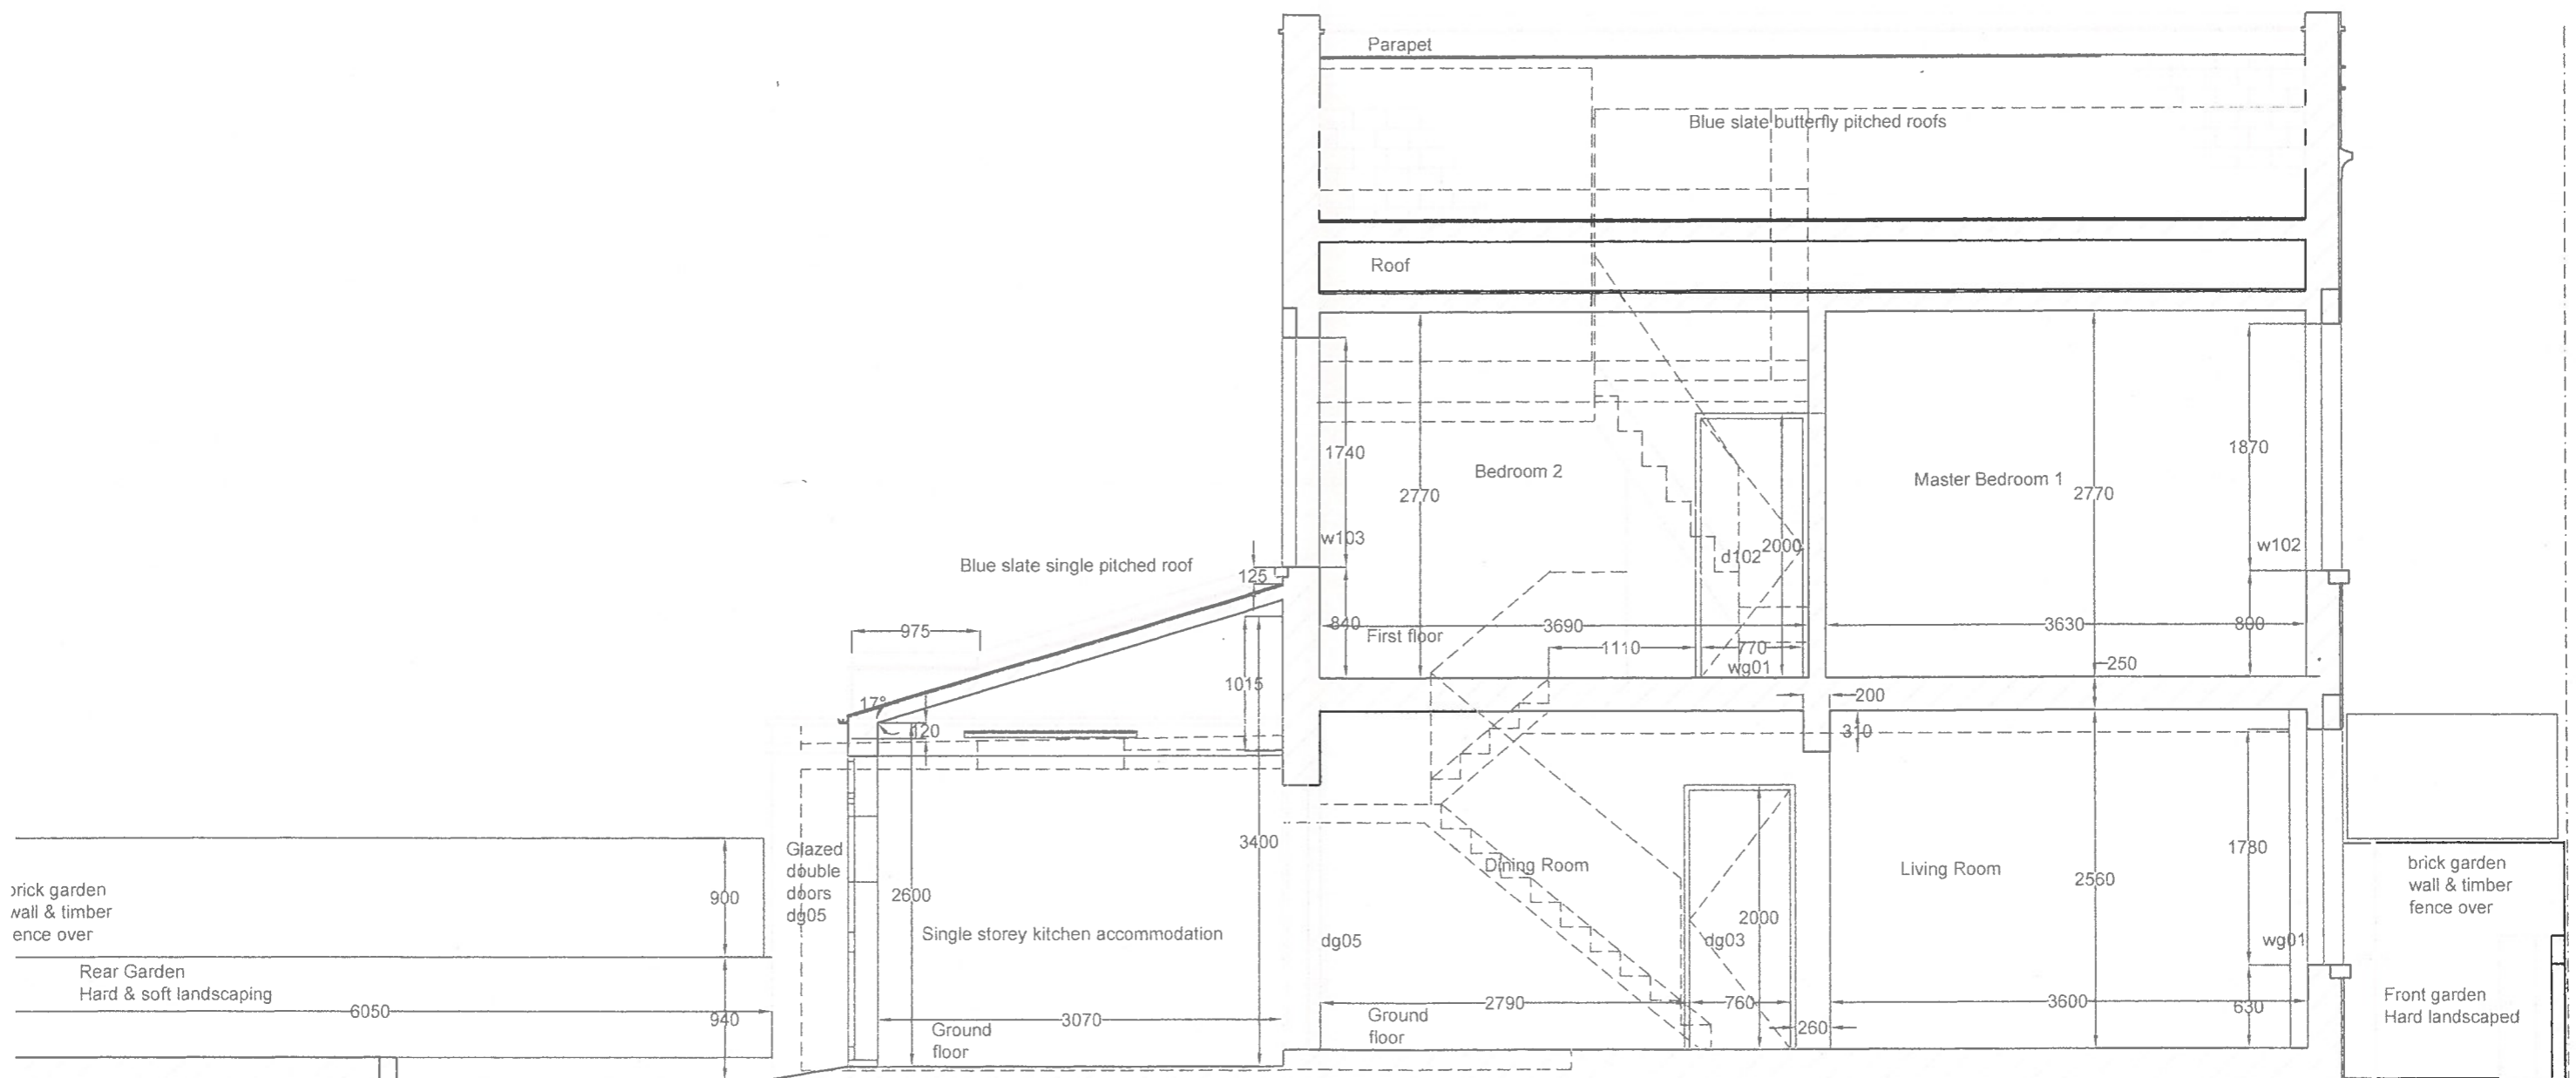

29 Leverton Street, London NW5 2PH.
 Existing First Floor Layout
 Pmrca © Drawing number LSE-02 Rev -
 Scale 1.50

29 Leverton Street, London NW5 2PH.
 Existing Roof Layout
 Pmrca © Drawing number LSE-03 Rev -

29 Leverton Street, London NW5 2PH.
 Existing Street Elevation
 Pmrca©Drawing number LSE-04 Rev -
 Scale 1.50

29 Leverton Street, London NW5 2PH.

Existing Rear Elevation

Pmrca©Drawing number LSE-05 Rev -

Scale 1.50

29 Leverton Street, London NW5 2PH.
 Existing Short Section A - A
 Pmrca © Drawing number LSP-06 Rev -
 Scale 1.50

29 Leverton Street, London NW5 2PH.
 Existing Long Section B - B
 Pmrca © Drawing number LSE-07 Rev -
 Scale 1.50