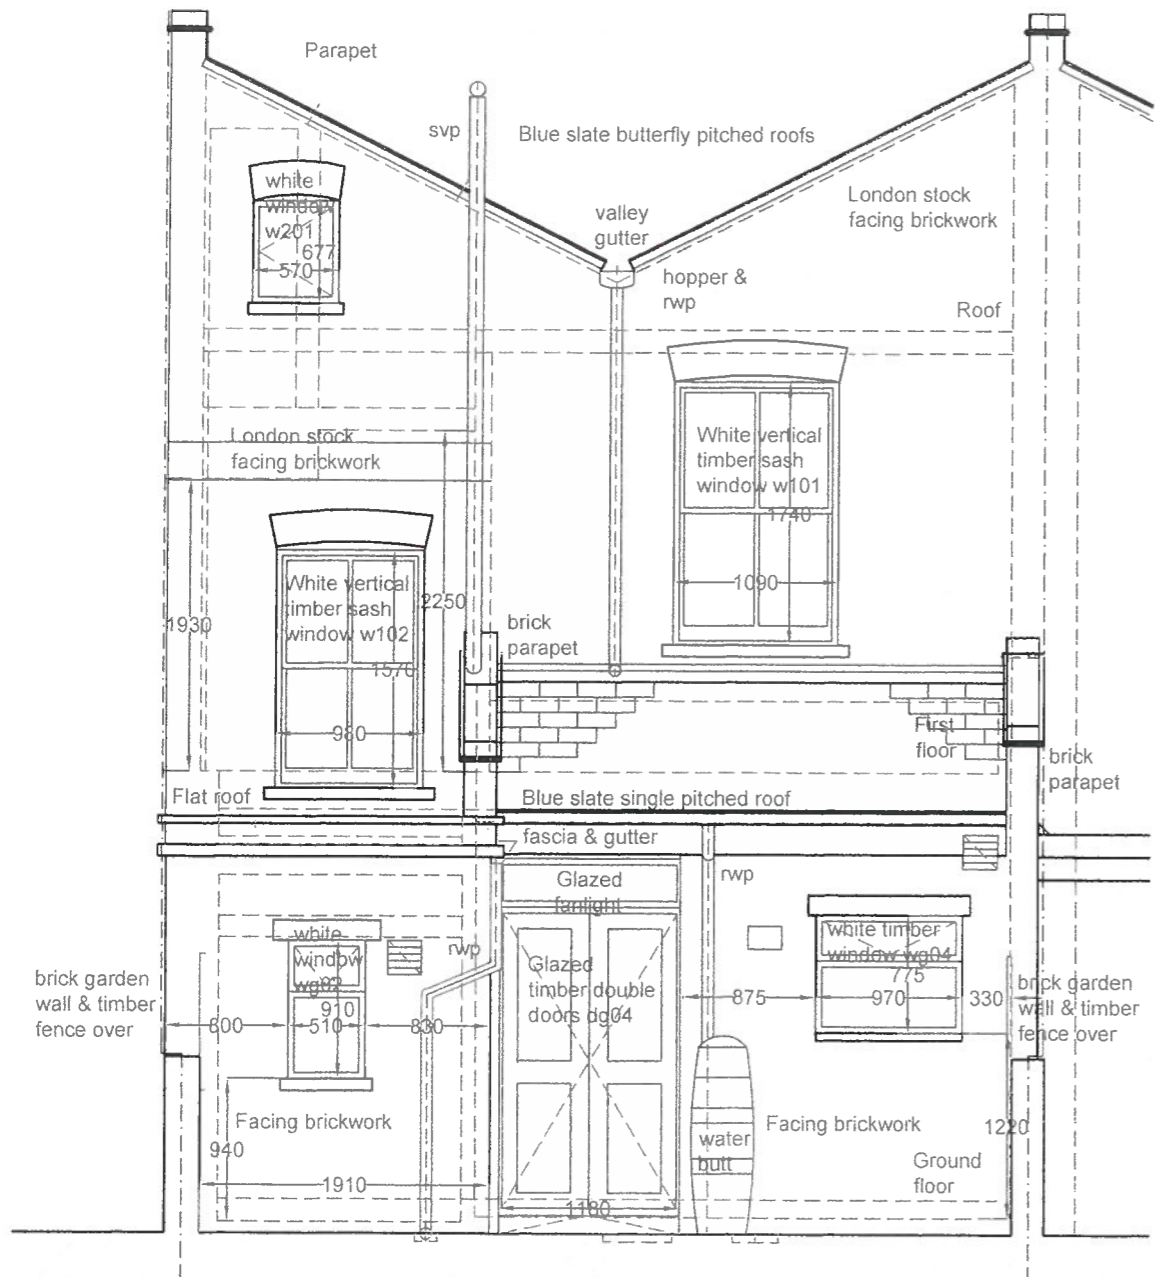

29 Leverton Street, London NW5 2PH.
 Existing First Floor Layout
 Pmrca © Drawing number LSE-02 Rev -
 Scale 1.50

29 Leverton Street, London NW5 2PH.
 Existing Roof Layout
 Pmrca © Drawing number LSE-03 Rev -

29 Leverton Street, London NW5 2PH.
 Existing Street Elevation
 Pmrca©Drawing number LSE-04 Rev -
 Scale 1.50

29 Leverton Street, London NW5 2PH.

Existing Rear Elevation

Pmrca©Drawing number LSE-05 Rev -

Scale 1.50

29 Leverton Street, London NW5 2PH.
 Existing Short Section A - A
 Pmrca © Drawing number LSP-06 Rev -
 Scale 1.50

29 Leverton Street, London NW5 2PH.
 Existing Long Section B - B
 Pmrca © Drawing number LSE-07 Rev -
 Scale 1.50