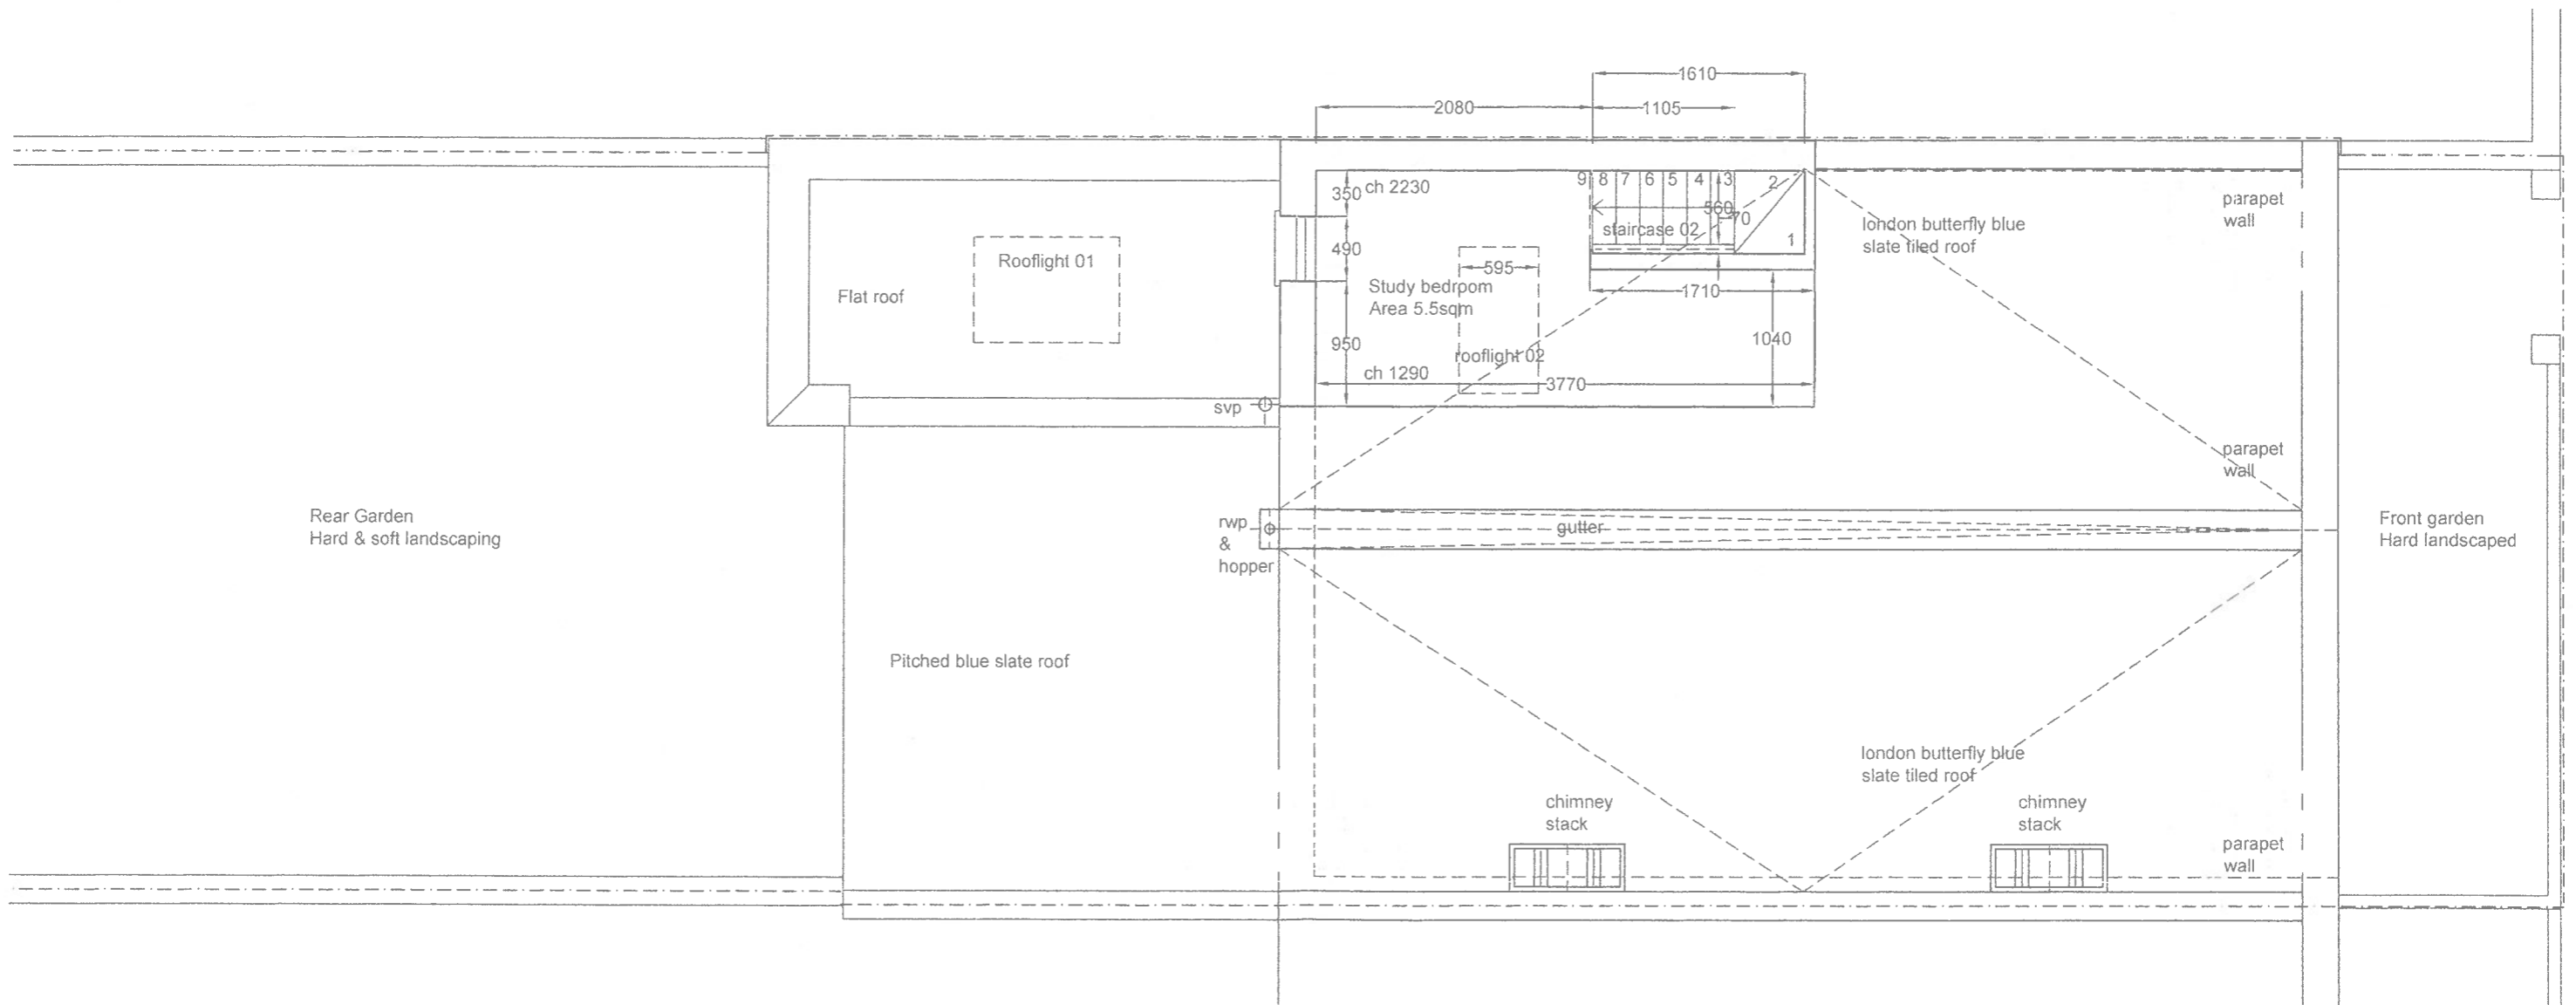

29 Leverton Street, London NW5 2PH.
 Existing First Floor Layout
 Pmrca © Drawing number LSE-02 Rev -
 Scale 1.50

29 Leverton Street, London NW5 2PH.
 Existing Roof Layout
 Pmrca © Drawing number LSE-03 Rev -

29 Leverton Street, London NW5 2PH.
 Existing Street Elevation
 Pmrca©Drawing number LSE-04 Rev -
 Scale 1.50

29 Leverton Street, London NW5 2PH.

Existing Rear Elevation

Pmrca©Drawing number LSE-05 Rev -

Scale 1.50

29 Leverton Street, London NW5 2PH.
 Existing Short Section A - A
 Pmrca © Drawing number LSP-06 Rev -
 Scale 1.50

29 Leverton Street, London NW5 2PH.
 Existing Long Section B - B
 Pmrca © Drawing number LSE-07 Rev -
 Scale 1.50