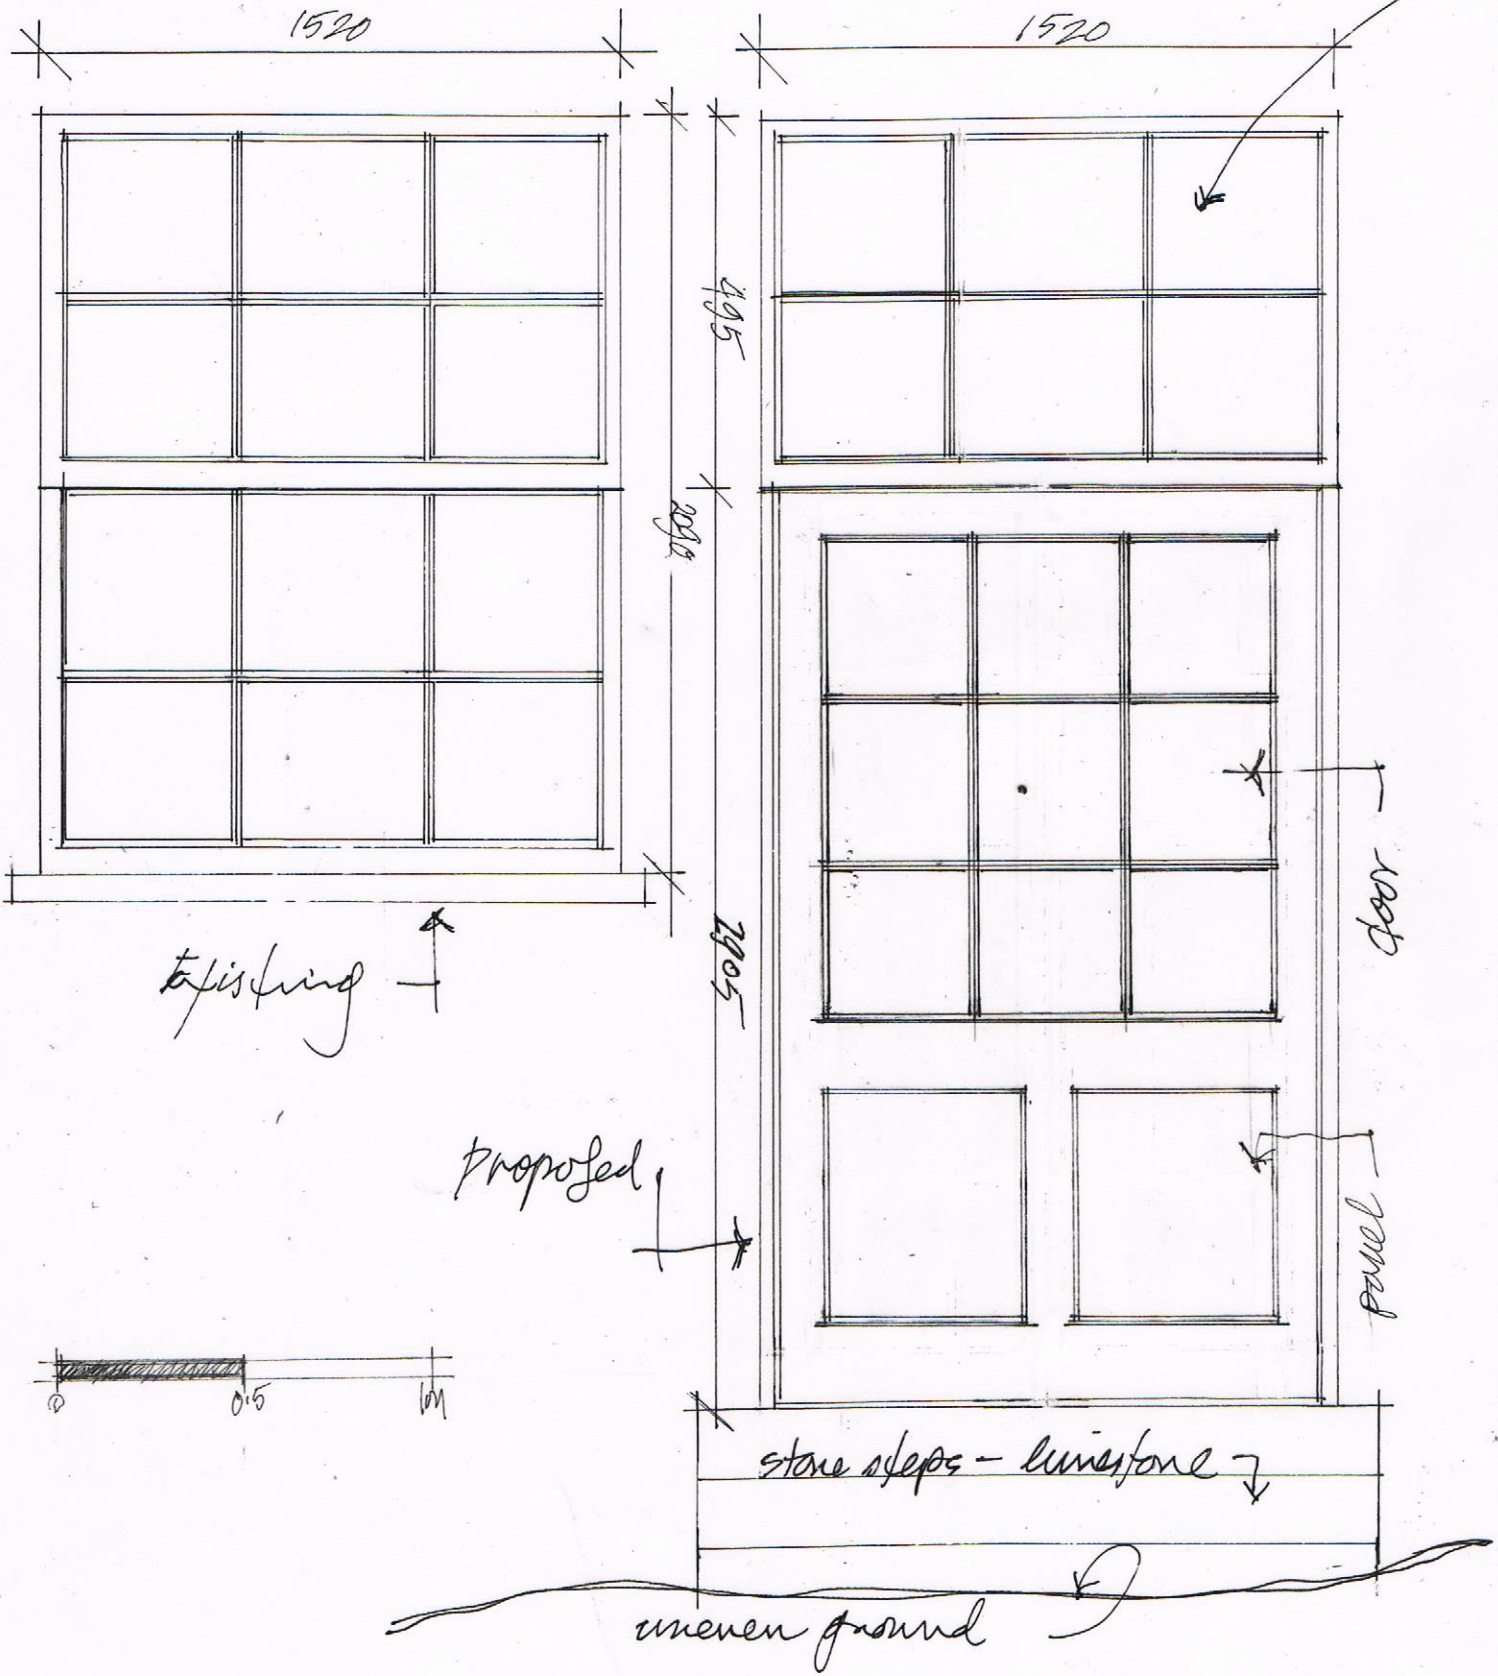

retain sash as fixed top light

c/o CAM plan	1:20 @ AH	Elevation - French door
88 Albert Street	By: MS Date: 10.2015	detail 0102 <sup>Rev</sup> B