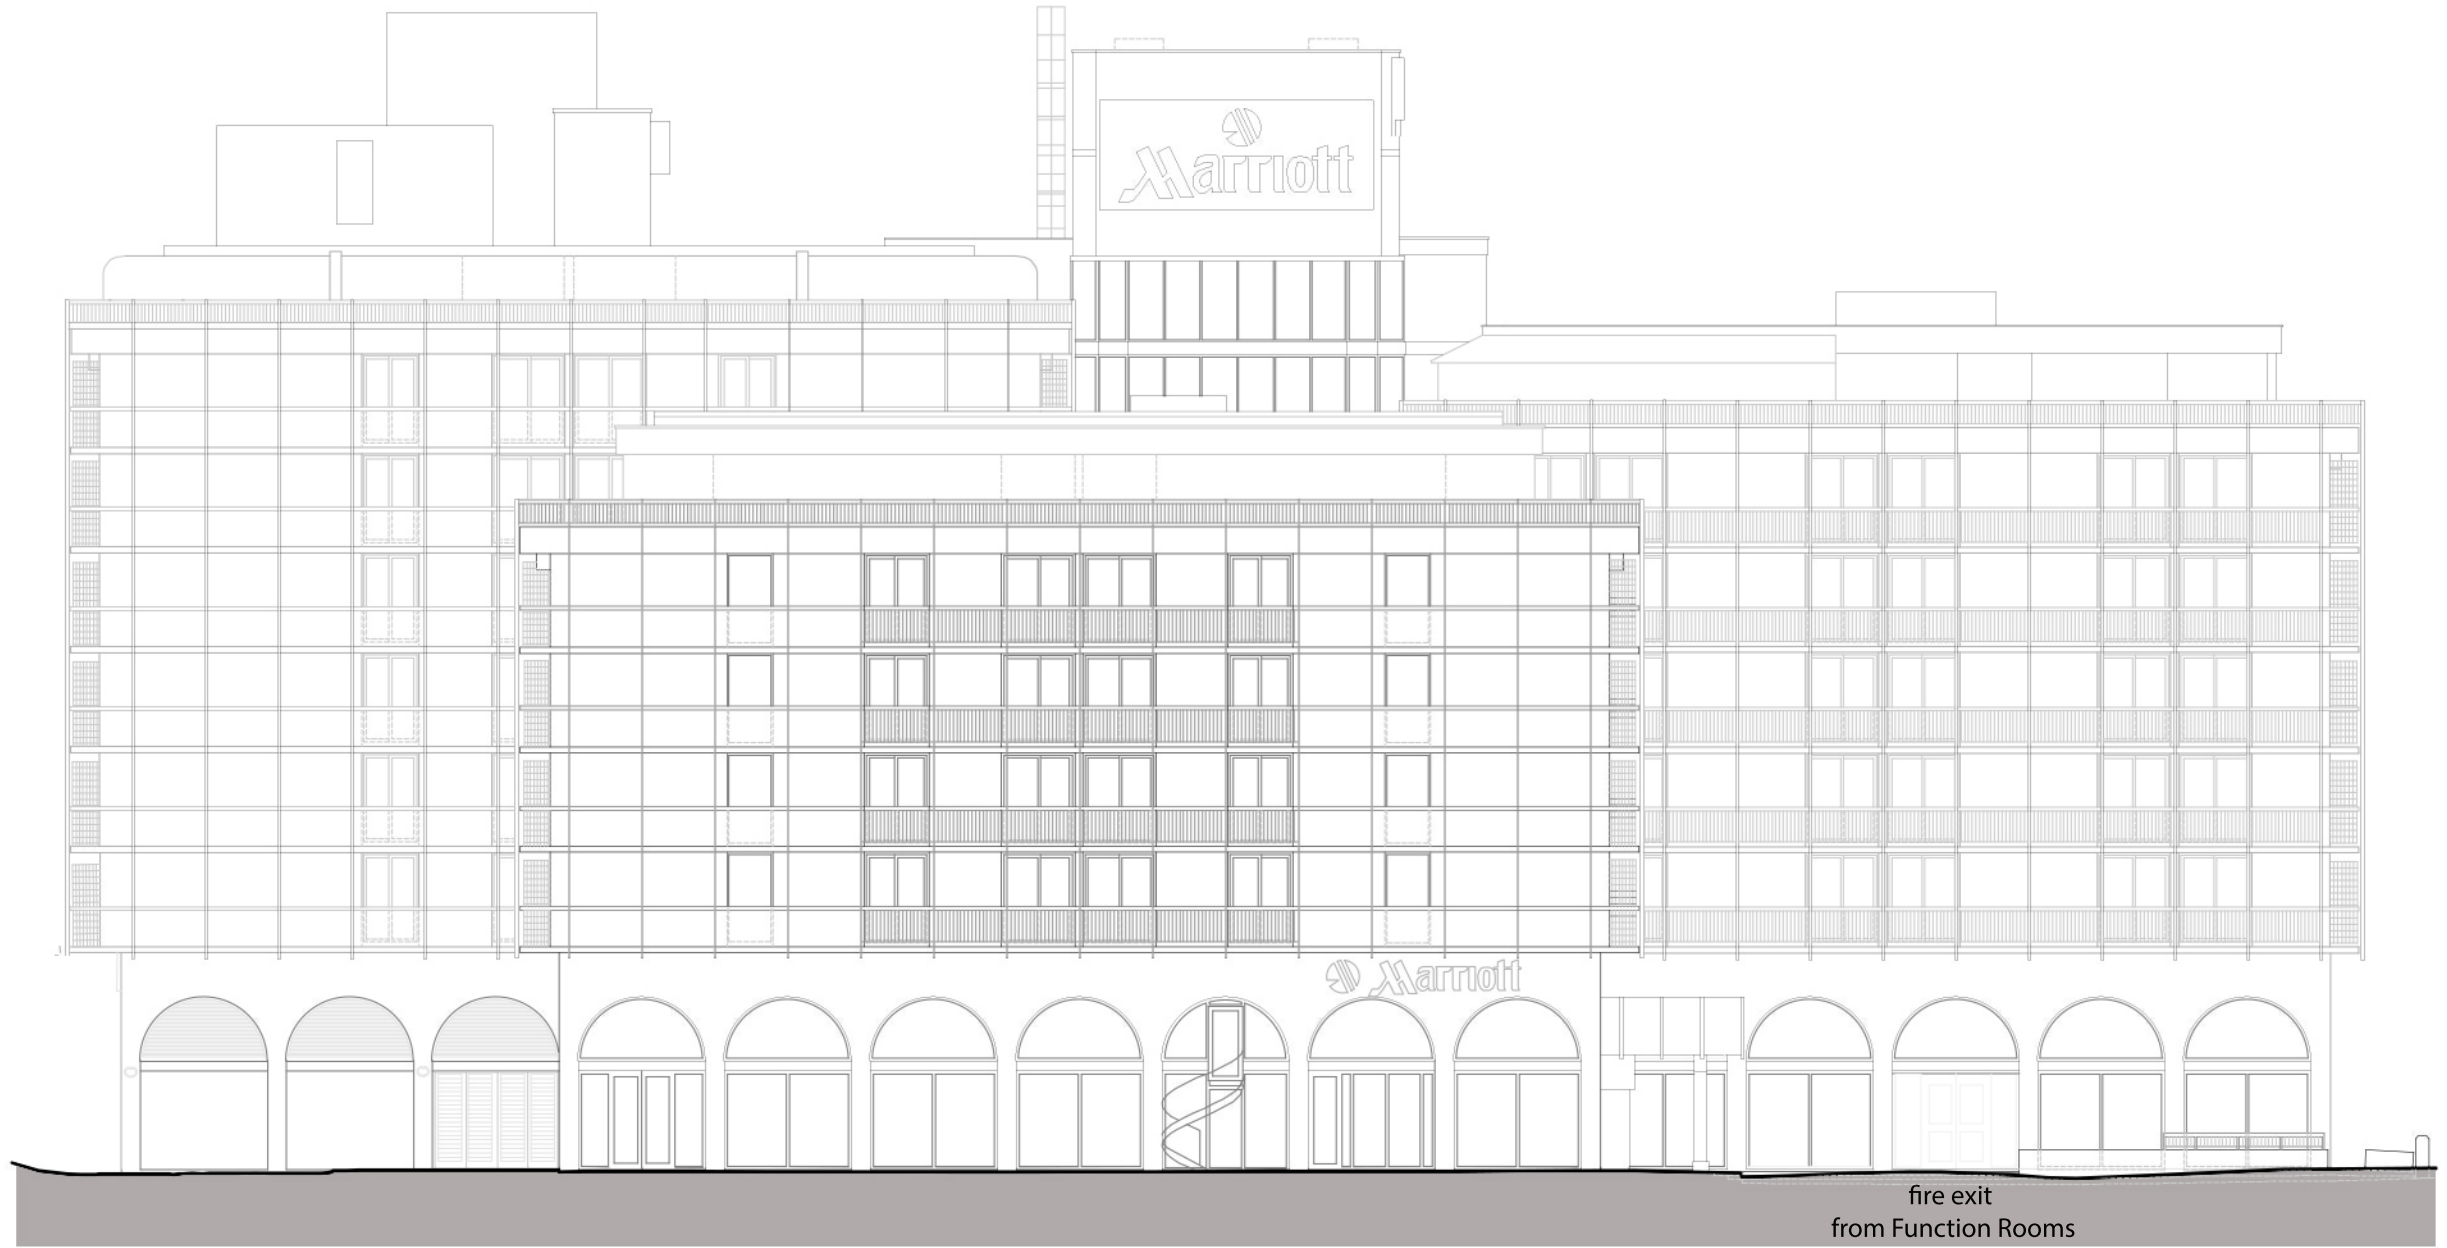

Do not scale from this drawing. If in
 This drawing is the property of ica a
 be copied, reproduced or disclosed
 written permission. 37727

revisions // by // out, ask.
 - - - d must not
 ithout

date //
 -

Merchant Exchange
 20 Bell Street
 Glasgow
 G1 1LG
 +44(0)141 552 2194
 weareica.com

project title //
 LONDON MARRIOTT HOTEL
 Regents Park

drawing title //
 Existing
 West Elevation

issue stage //
 PLANNING

date //	drawn //	scale @ A3 //
JULY 15	KS	1:200
project //	dwg number //	revision //
711	AL(00)201	-