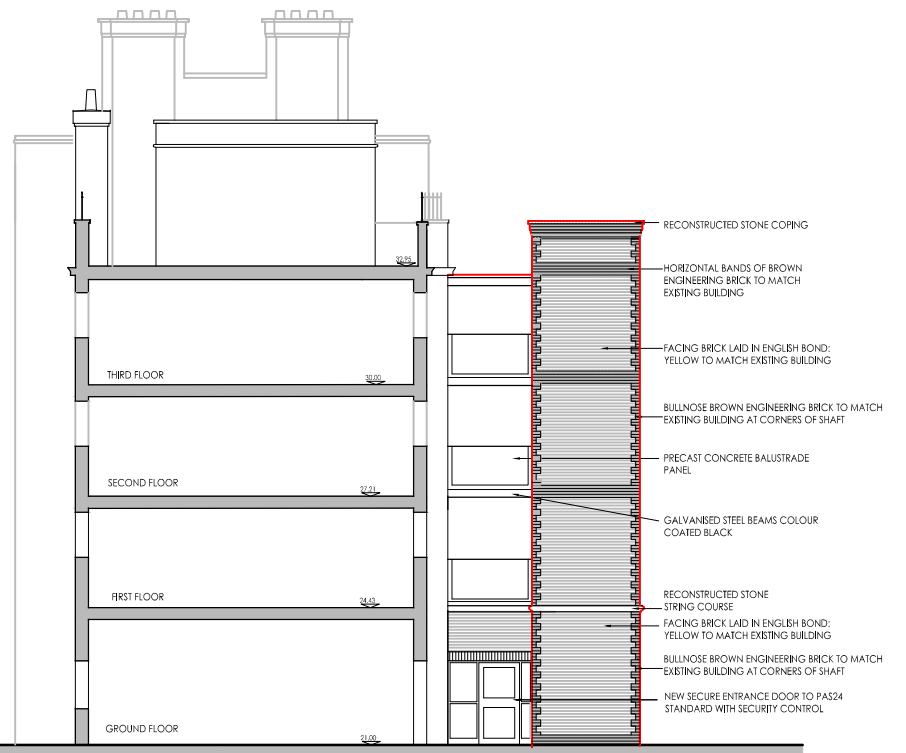

**3713 SIDNEY ESTATE**  
**ST ANTHONYS FLATS CHALTON STREET**  
**PROPOSED NEW LIFT 1 -**  
**NEW ELEVATIONS AND SECTIONS**

PROPOSED NEW SIDE ELEVATION - TYPICAL

SECTION A

ELEVATION TO CHALTON STREET

SECTION B