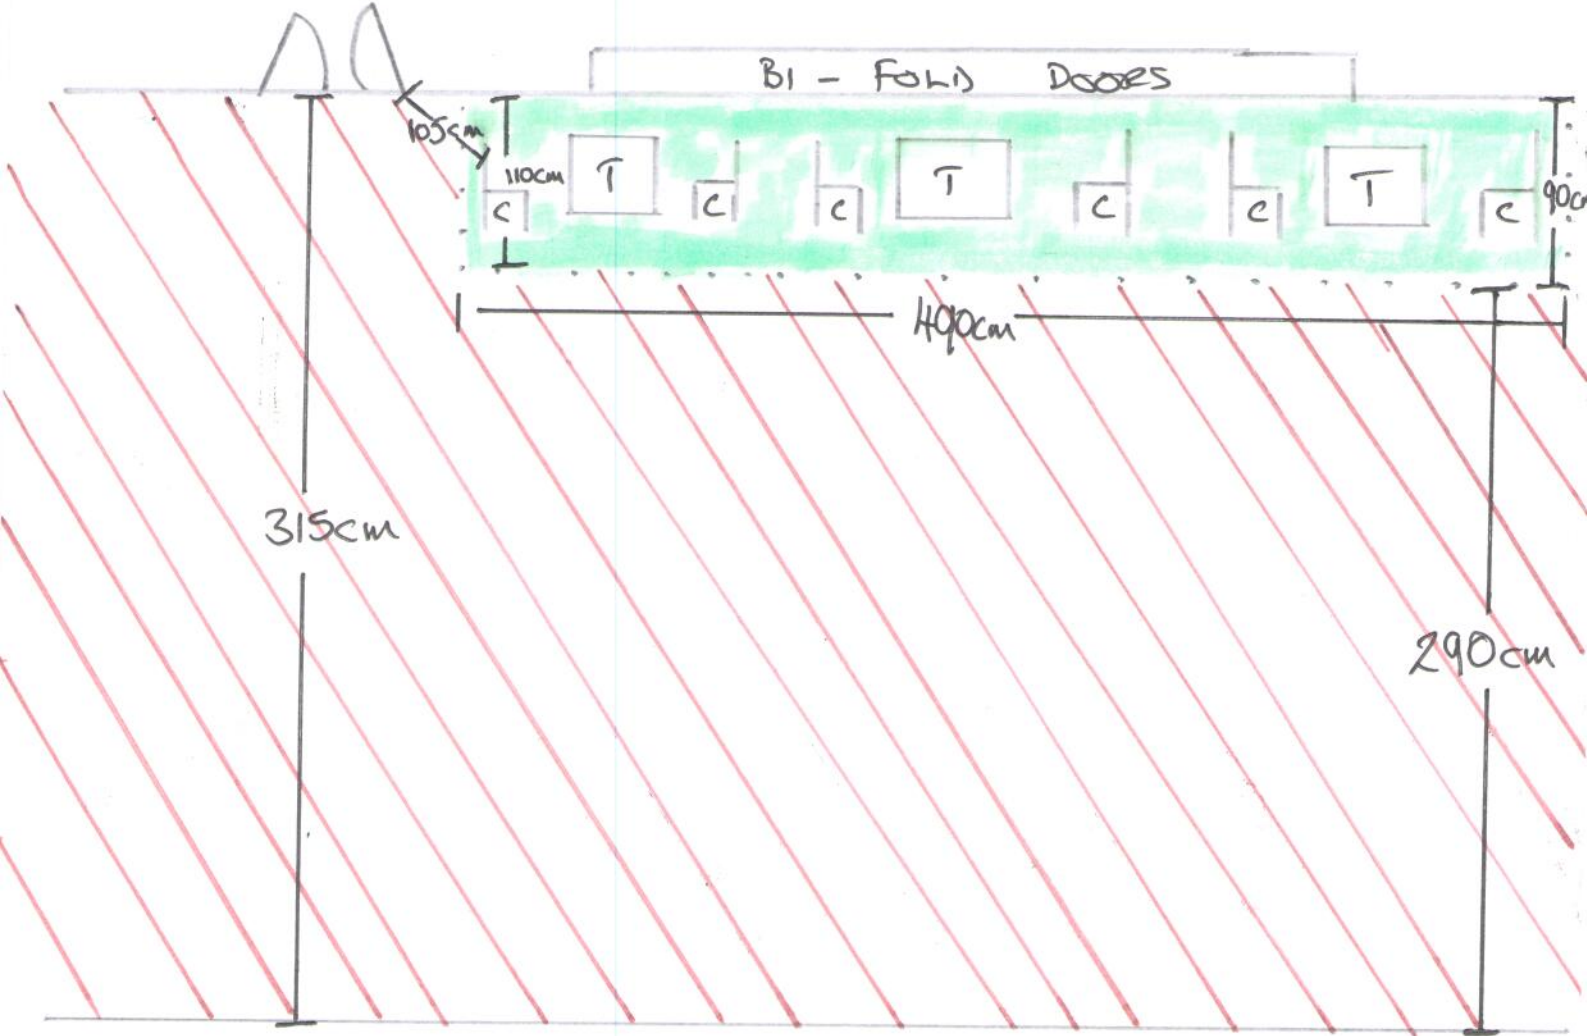

HOMERICE - RESTAURANT

ENTRANCE

HAIR BY FAIRY - RETAIL PREMISES

T = TABLE DIMENSIONS L. 58cm W. 58cm H. 94cm

C = CHAIR DIMENSIONS L. 42cm W. 42cm H. 94cm

 = DESIGNATED OUTSIDE SEATING AREA

 = AREA FOR PEDESTRIAN ACCESS