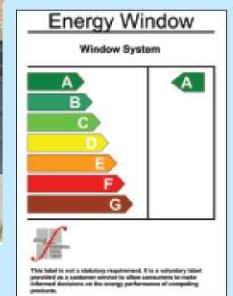

Choice of 4 casement window sashes all with the same slim 64.5mm sightline

Window Energy Rating 'A' Available

Puttyline Sash

Stepped Sash

Contemporary Flat Sash

Externally Beaded Sash

Aluminium Doors

Door Range: