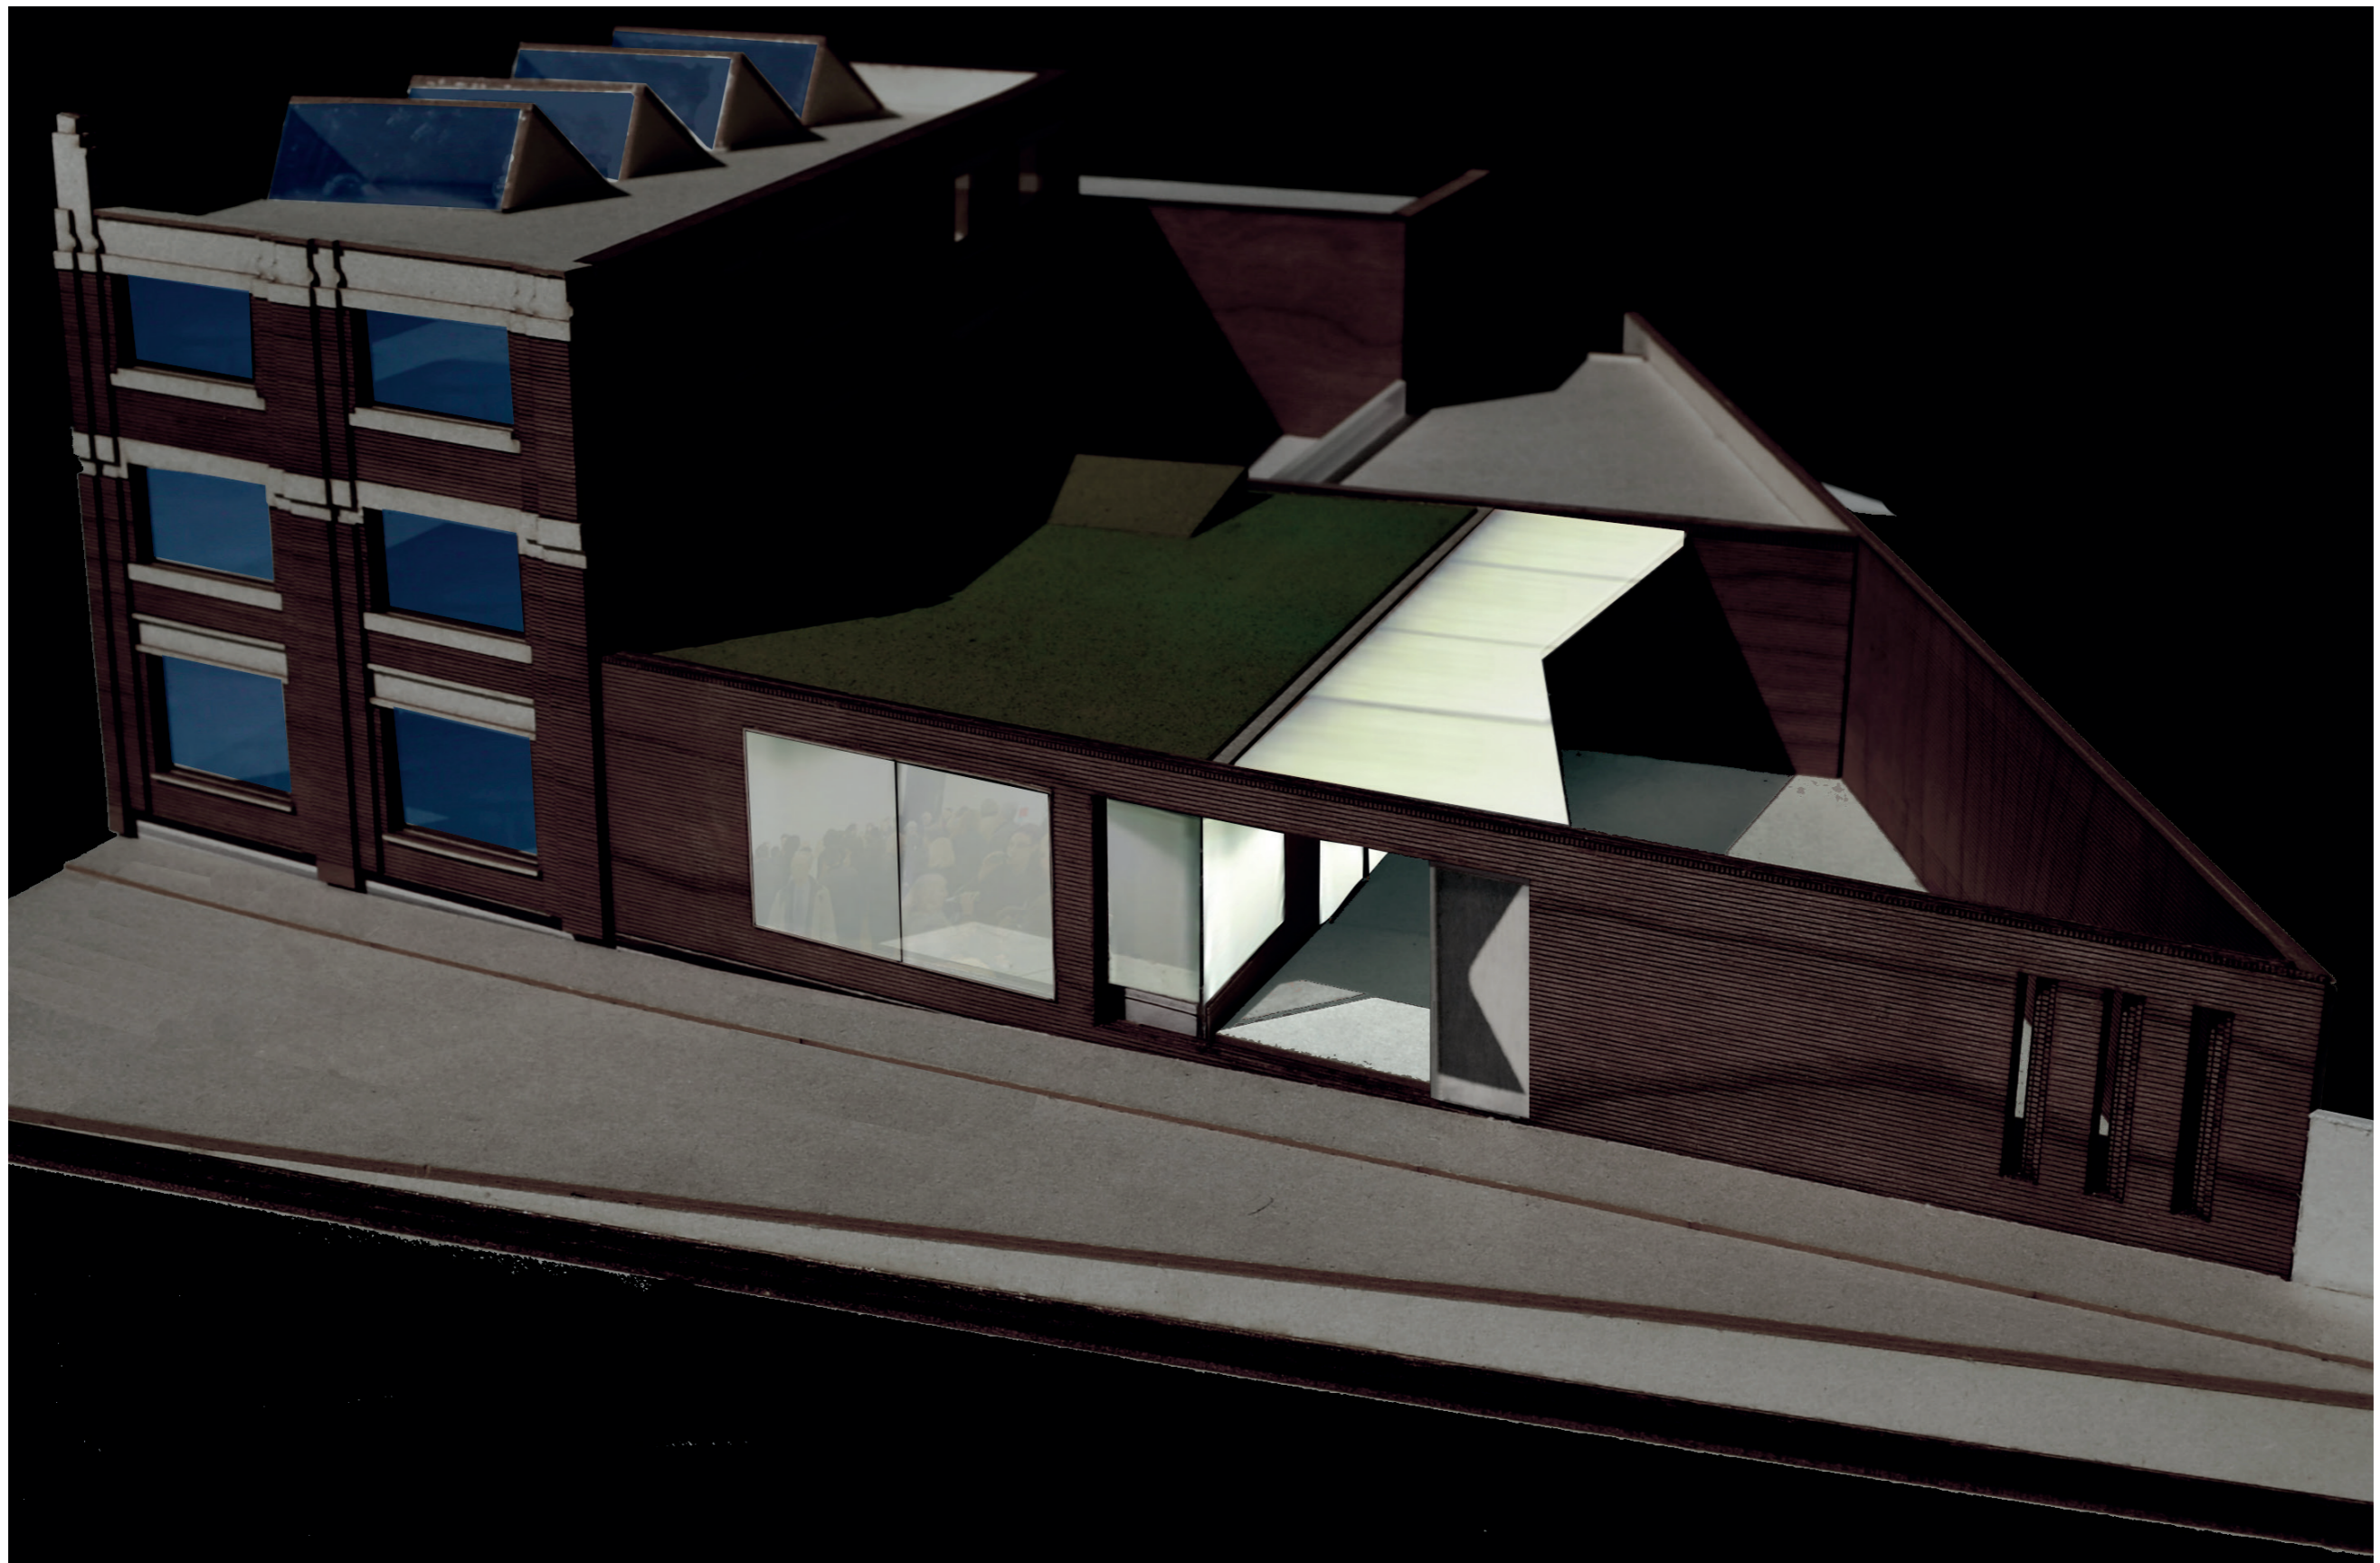

## Section 73 Application

Visualisations

Physical Model (Night)

**Feilden Clegg Bradley Studios LLP**

Twenty  
Tottenham Street  
London W1T 4RF  
T +44 (0)20 7323 5737  
london@fcbstudios.com

Bath Brewery  
Toll Bridge Road  
Bath BA1 7DE  
T +44 (0)1225 852545  
bath@fcbstudios.com