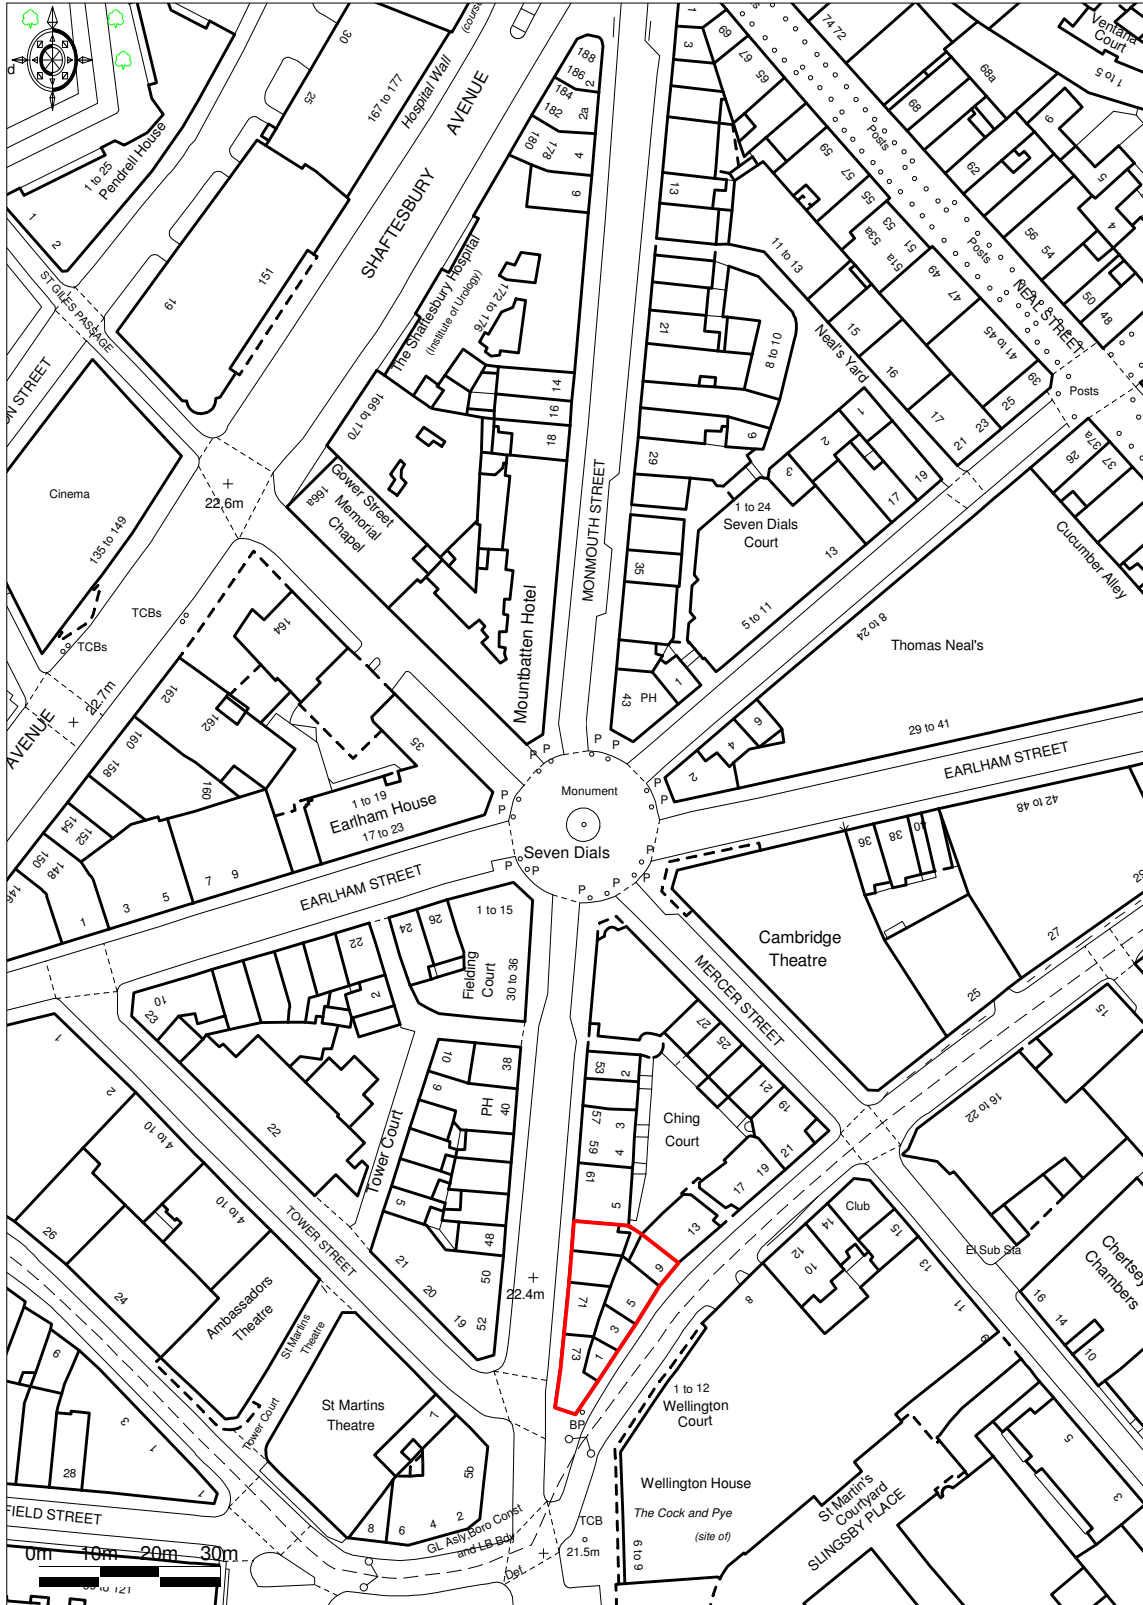

65-75 Monmouth St and 1-9 Shelton Street Site Location Plan P4812/RJP/P01

ROLFE JUDD LTD, OLD CHURCH COURT, CLAYLANDS ROAD, THE OVAL, LONDON SW8 1NZ