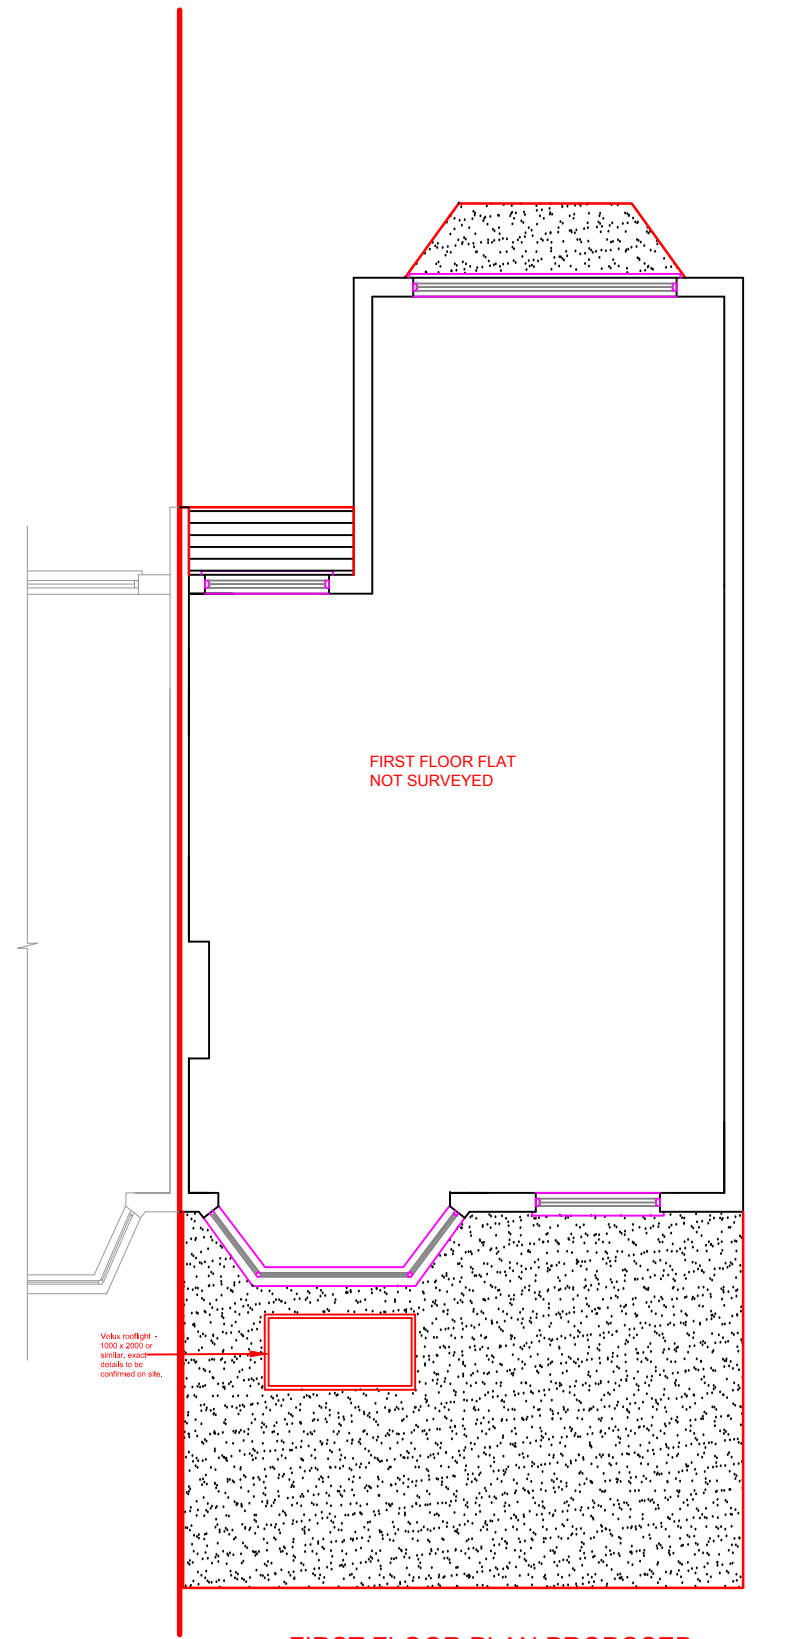

GROUND FLOOR PLAN PROPOSED

FIRST FLOOR PLAN PROPOSED

ArchInCAD

Architecture Interior CAD

ARCHINCAD LTD

T- 02071128864 M - 07412344727
info@archincad.co.uk

CLIENT MR MOHAMMED

PROJECT 589 FINCHLEY ROAD
NW3 7BS

REVISIONS	DESCRIPTION	DATE
A	FOR PLANNING-VERSION-2	30/10/2015

JOB NO 589FinchleyRoad-v2

DRAWING NO 003-V2

SCALE 1:100 @ A3