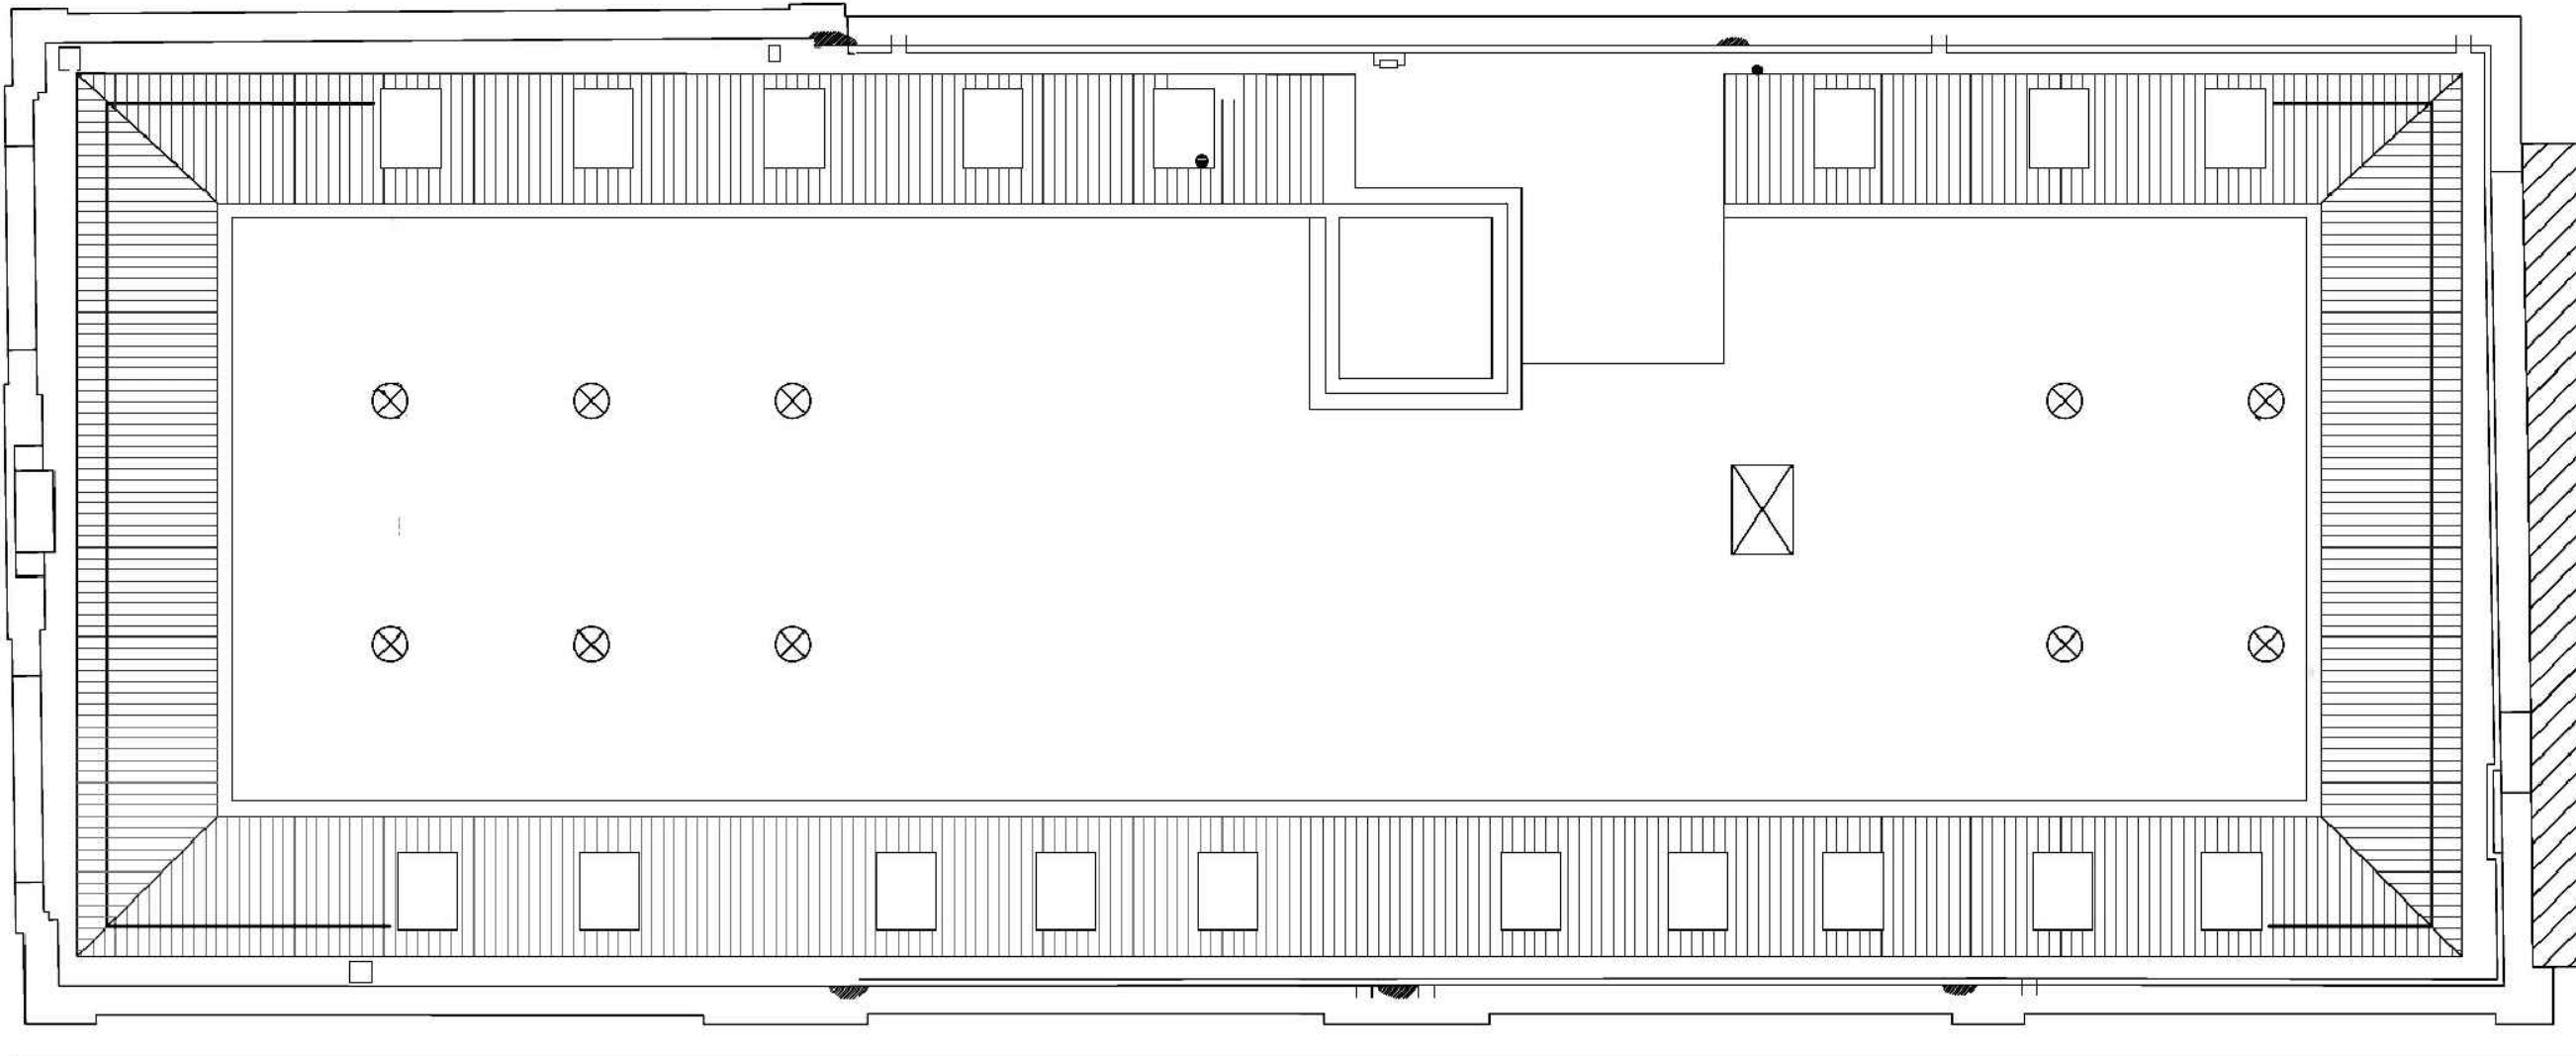

PROJECT: 74 - 77 Great Russell Street, London - WC1B 3DA
TITLE: Existing and proposed roof plan NO ALTERATION

SCALE: 1:100 @ A3
DATE: OCT 2015

DRG No: 013343

05

EXISTING ROOF PLAN
(NO ALTERATION)

74 - 77 Great Russell Street, London - WC1B 3DA