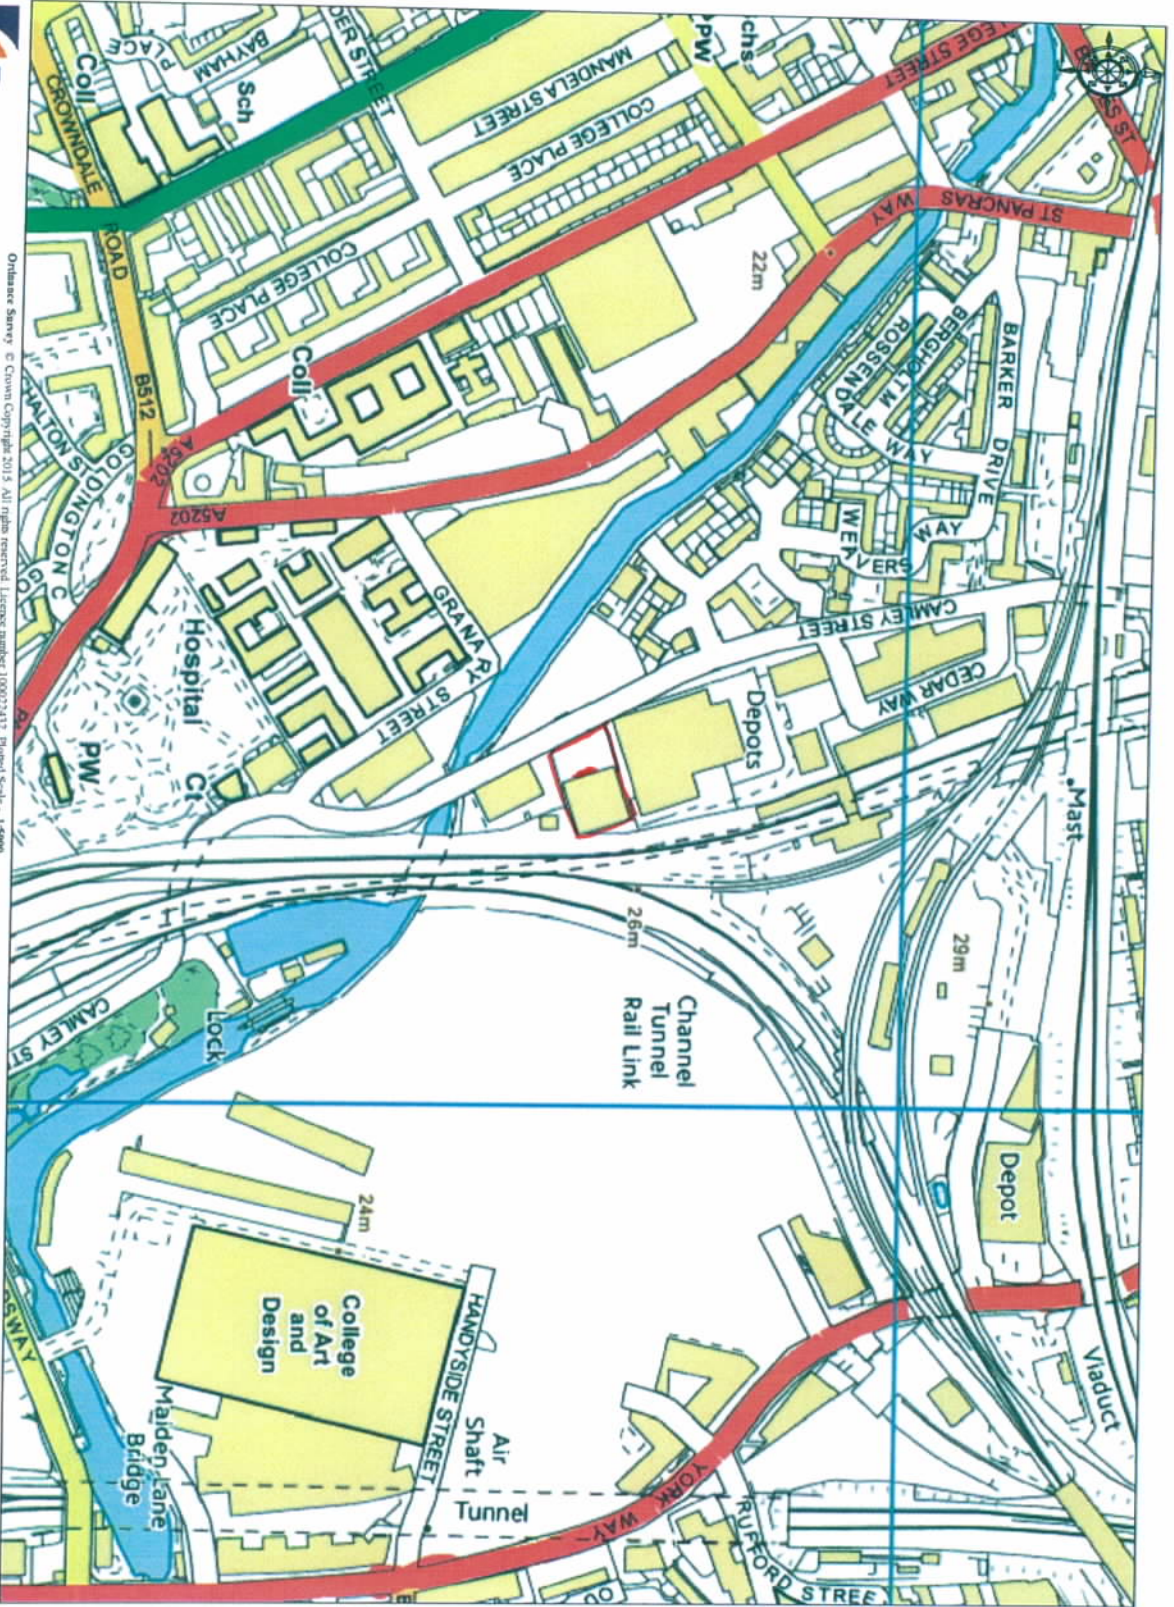

Hewlett Packard Enterprise Services UK limited - Kings Cross

Ordnance Survey © Crown Copyright 2015 All rights reserved. Licence number: 100024212. Planned Scale - 1:5000

Location Plan CC/002, Scale 1:5000, November 2015