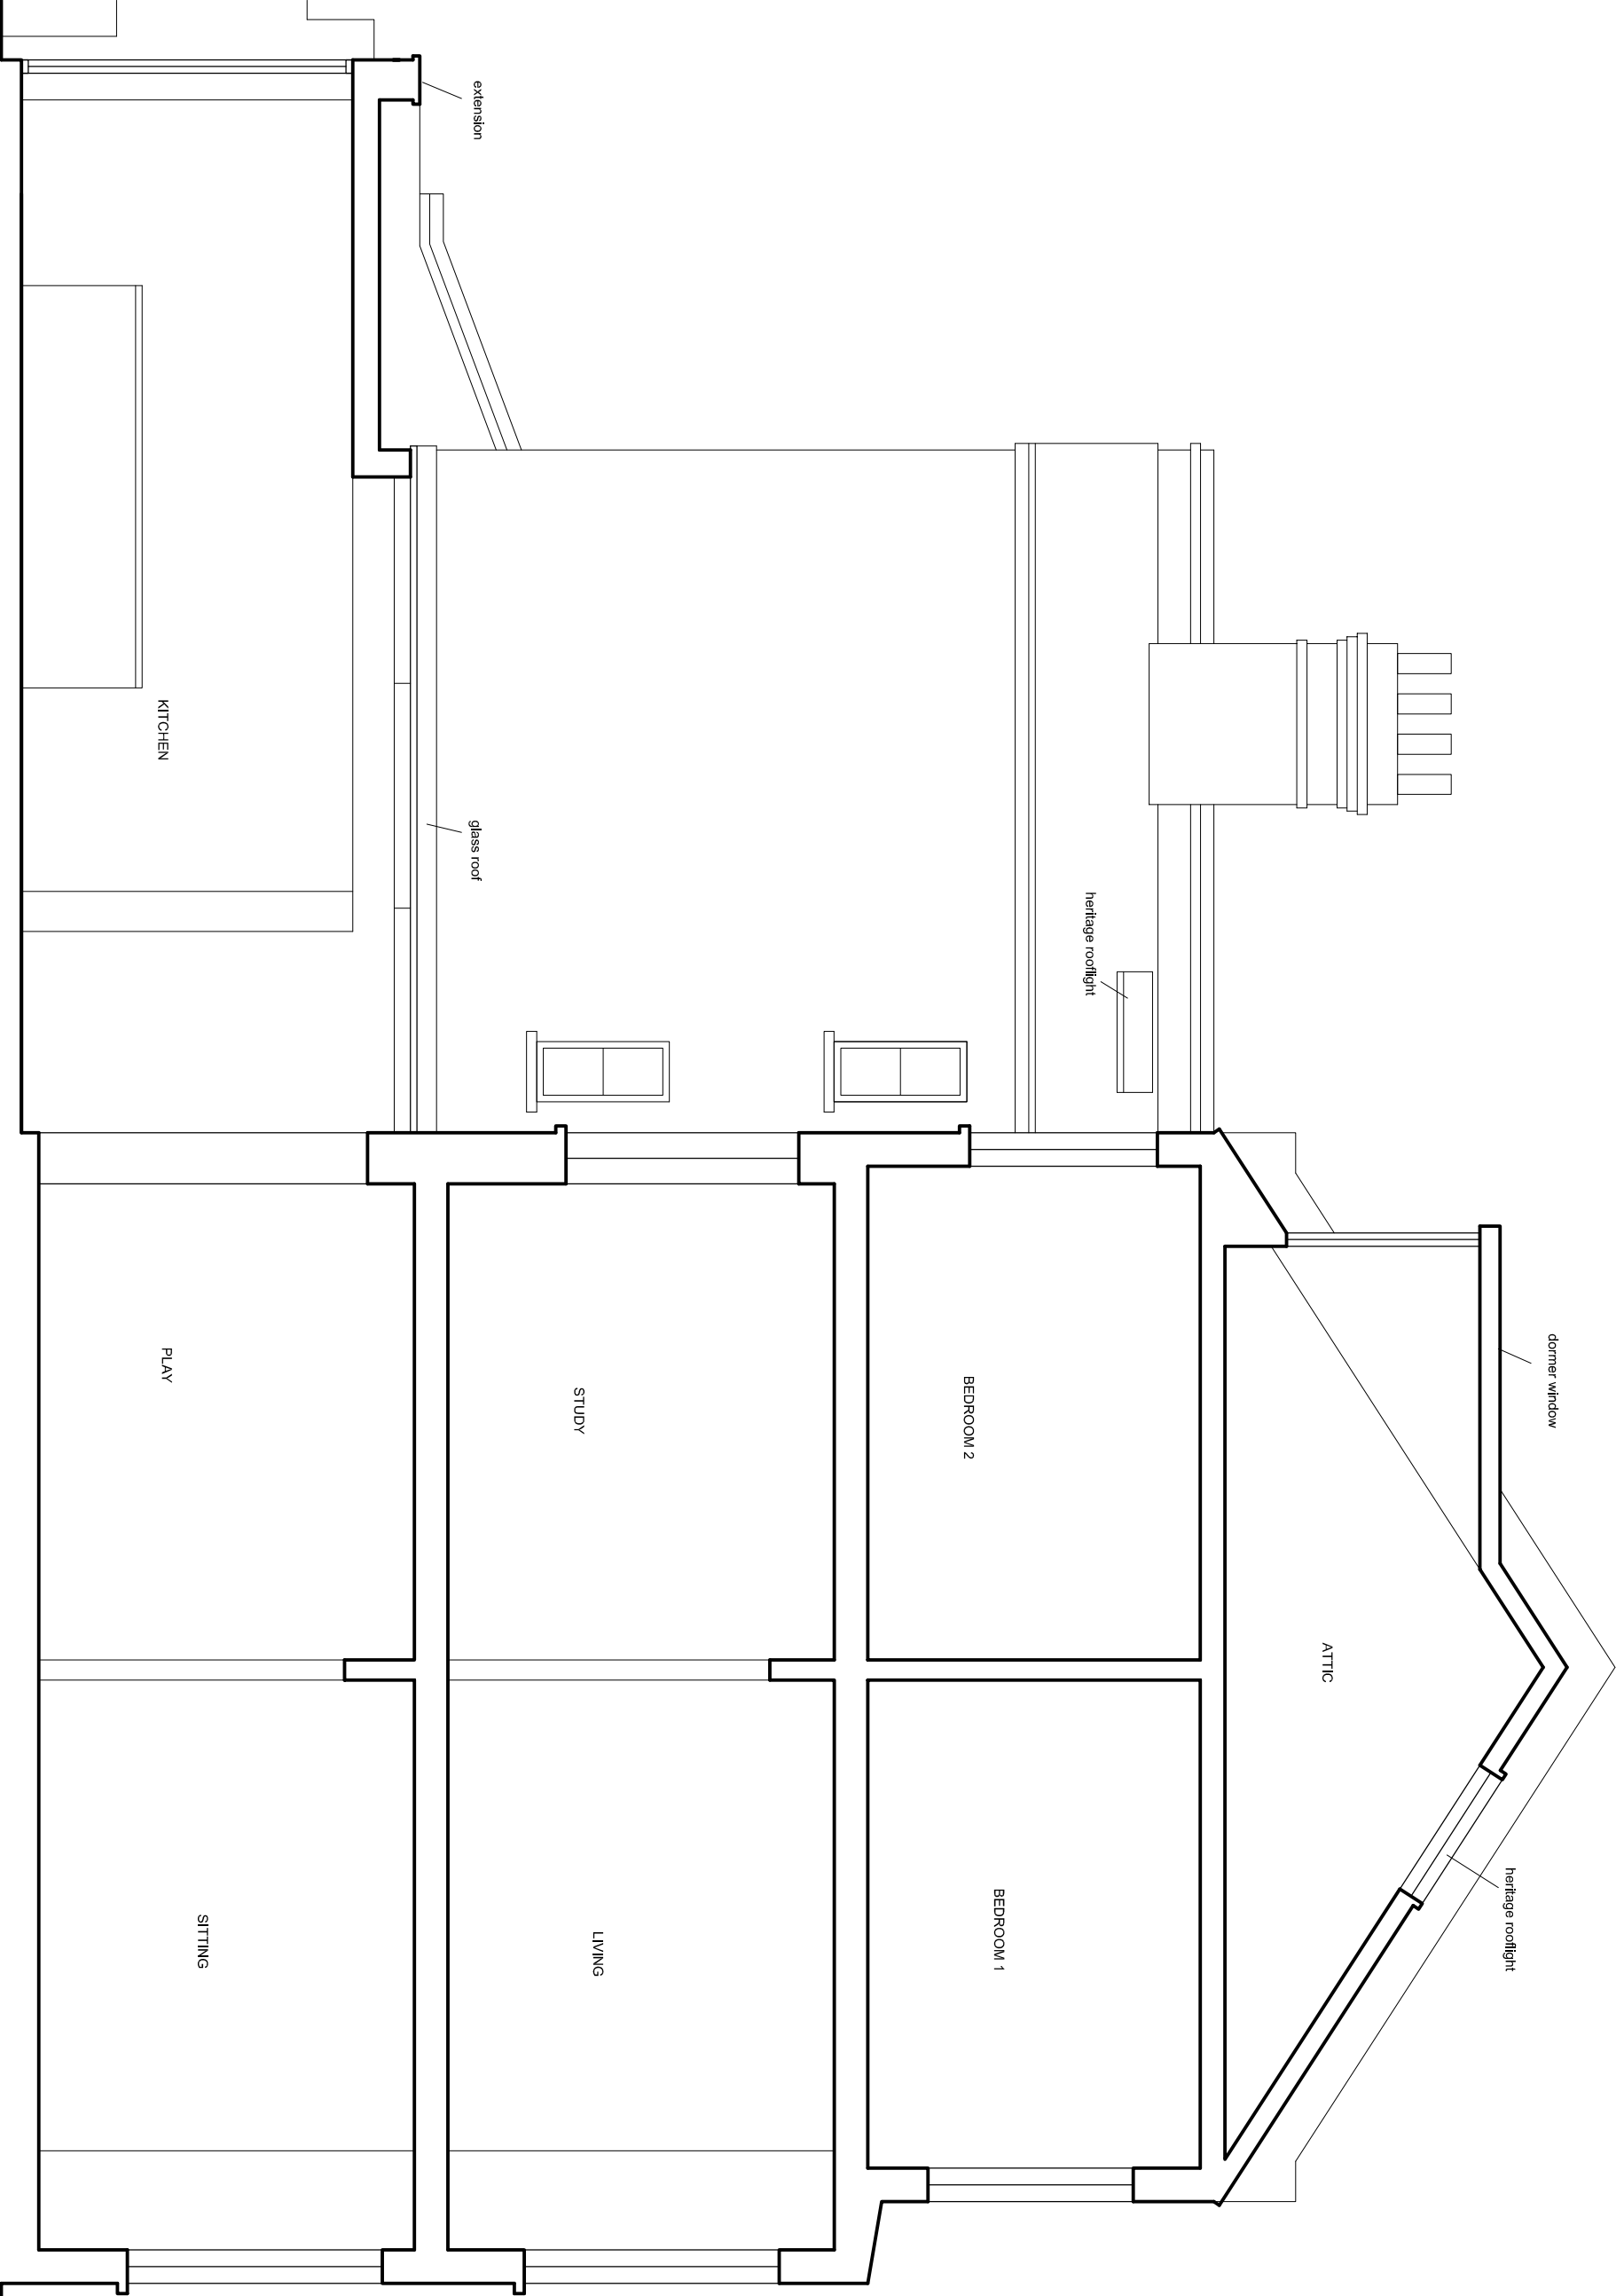

NOTES

DO NOT SCALE FROM DRAWING.
DIMENSIONS TO BE CONFIRMED
ON SITE

DAVIES ARCHITECTURE LTD

28 ELLIOTT SQ
LONDON NW3 3SU
TEL 020 7483 0669

JOB
ELAINE AND DAVID WHEELER
13 GRESSY ROAD
LONDON NW3 2NB

TITLE
PROPOSALS
SECTION C

DATE 16.9.15
SCALE 1:50 @A3

DRAWING NO CRE-PL-GA-07