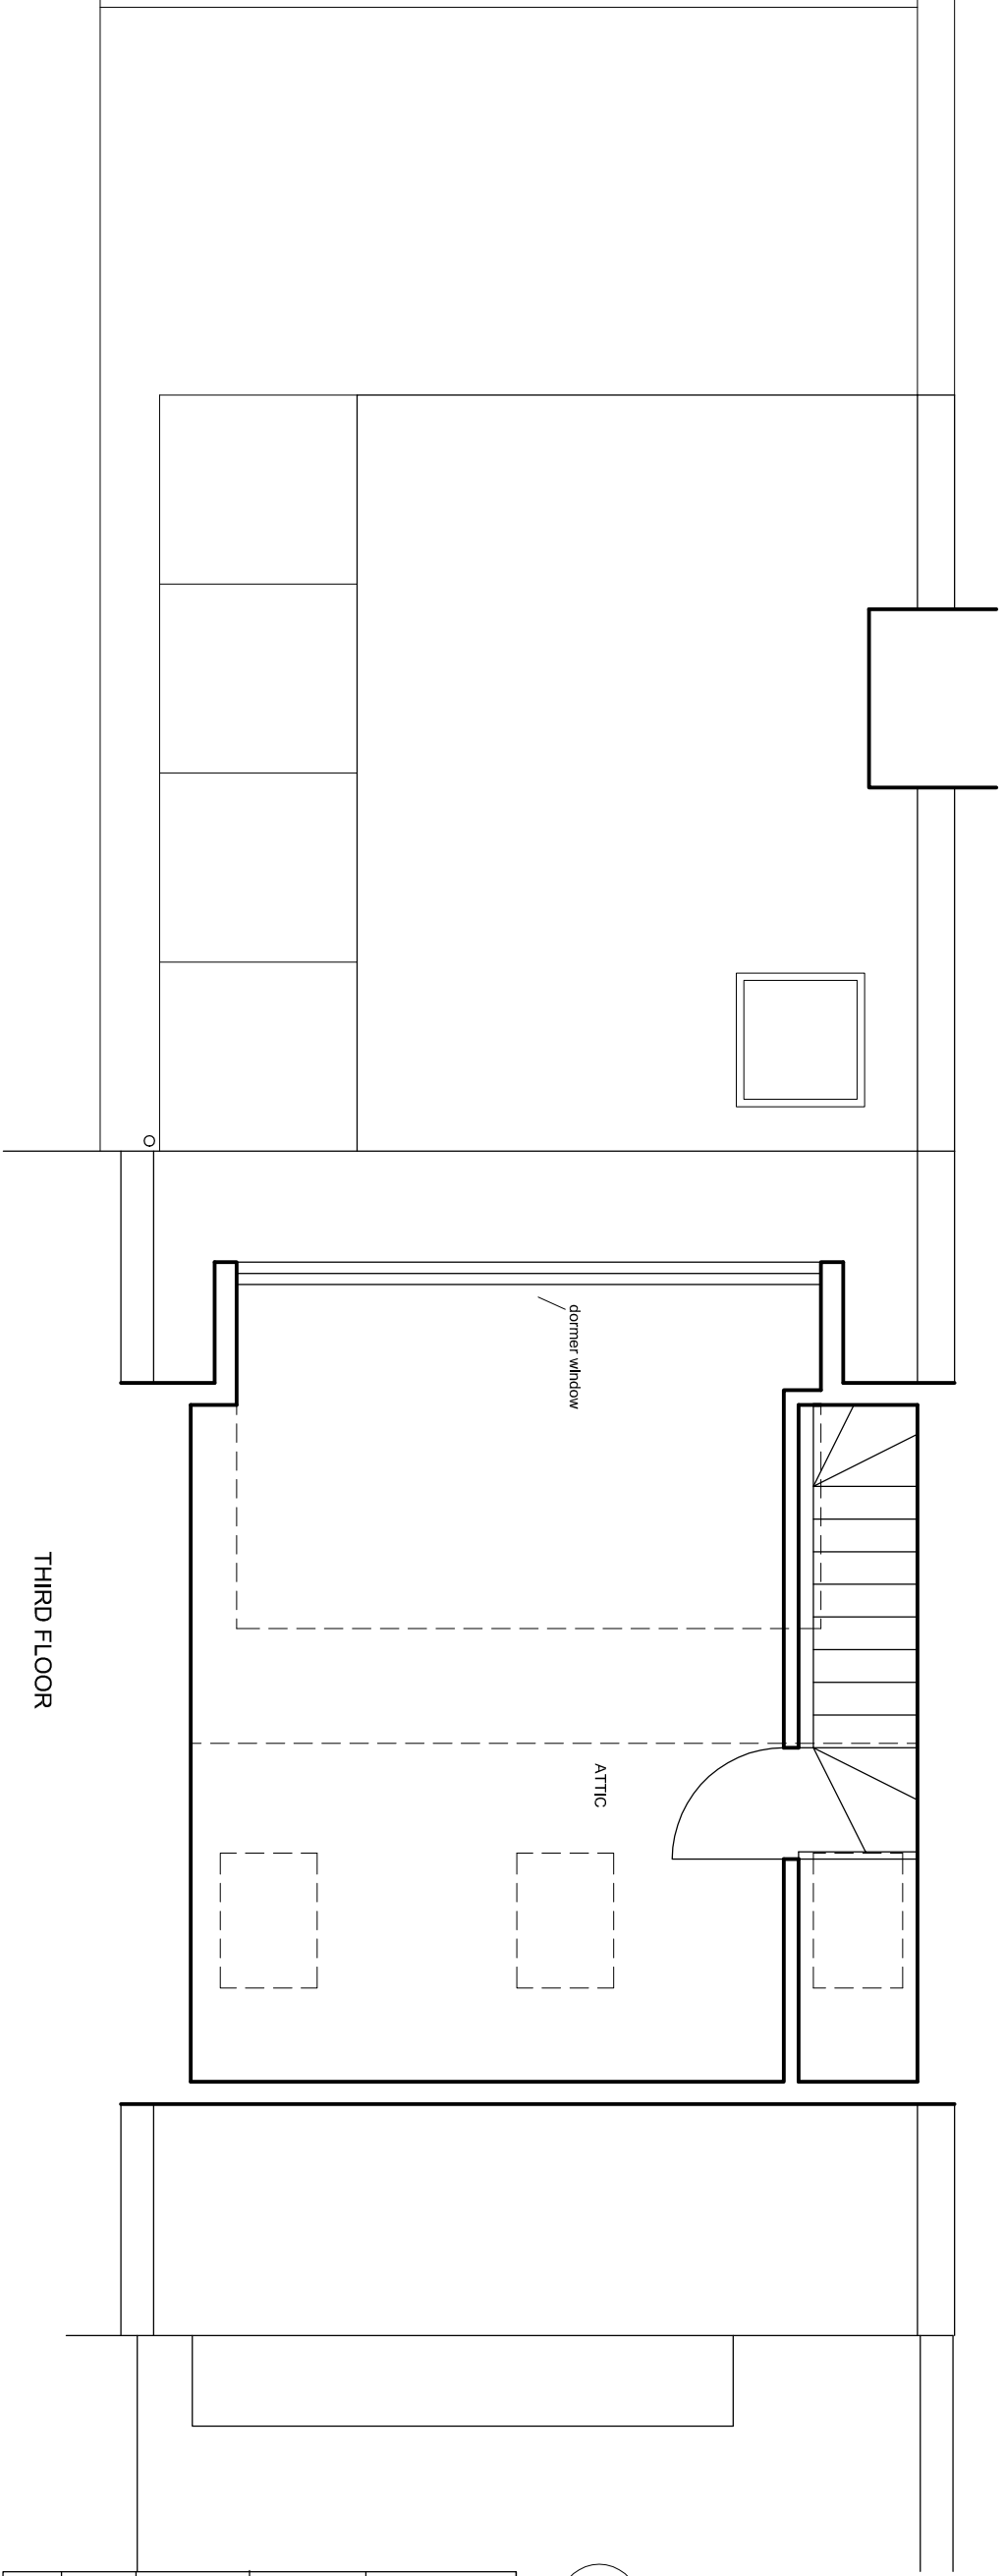

NOTES

DO NOT SCALE FROM DRAWING.
DIMENSIONS TO BE CONFIRMED
ON SITE

ROOF

THIRD FLOOR

DAVIES ARCHITECTURE LTD

28 ELLIOTT SQ
LONDON NW3 3SU
TEL 020 7483 0669

JOB
ELAINE AND DAVID WHEELER
13 GRESSY ROAD
LONDON NW3 2NB

TITLE
PROPOSALS
PLAN
THIRD, ROOF

DATE 2.11.15
SCALE 1:50 @A3

DRAWING NO CRE-PL-GA-03