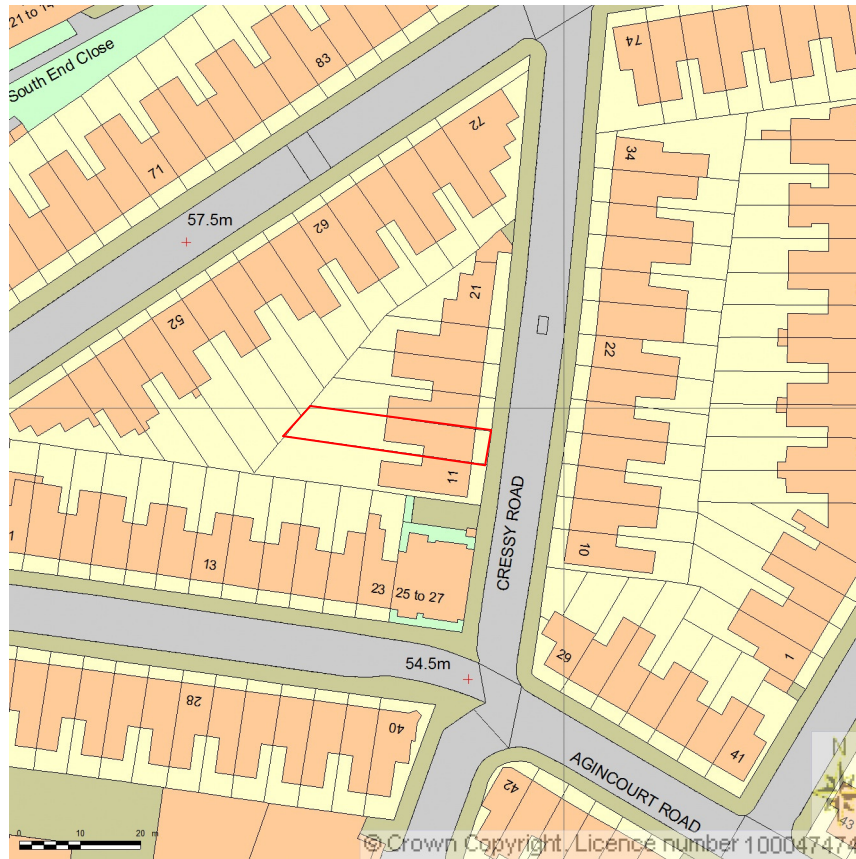

SITE LOCATION PLAN
13 Cressy Road

SCALE 1:1250 on A4

Supplied by Streetwise Maps Ltd
Licence No: 100047474