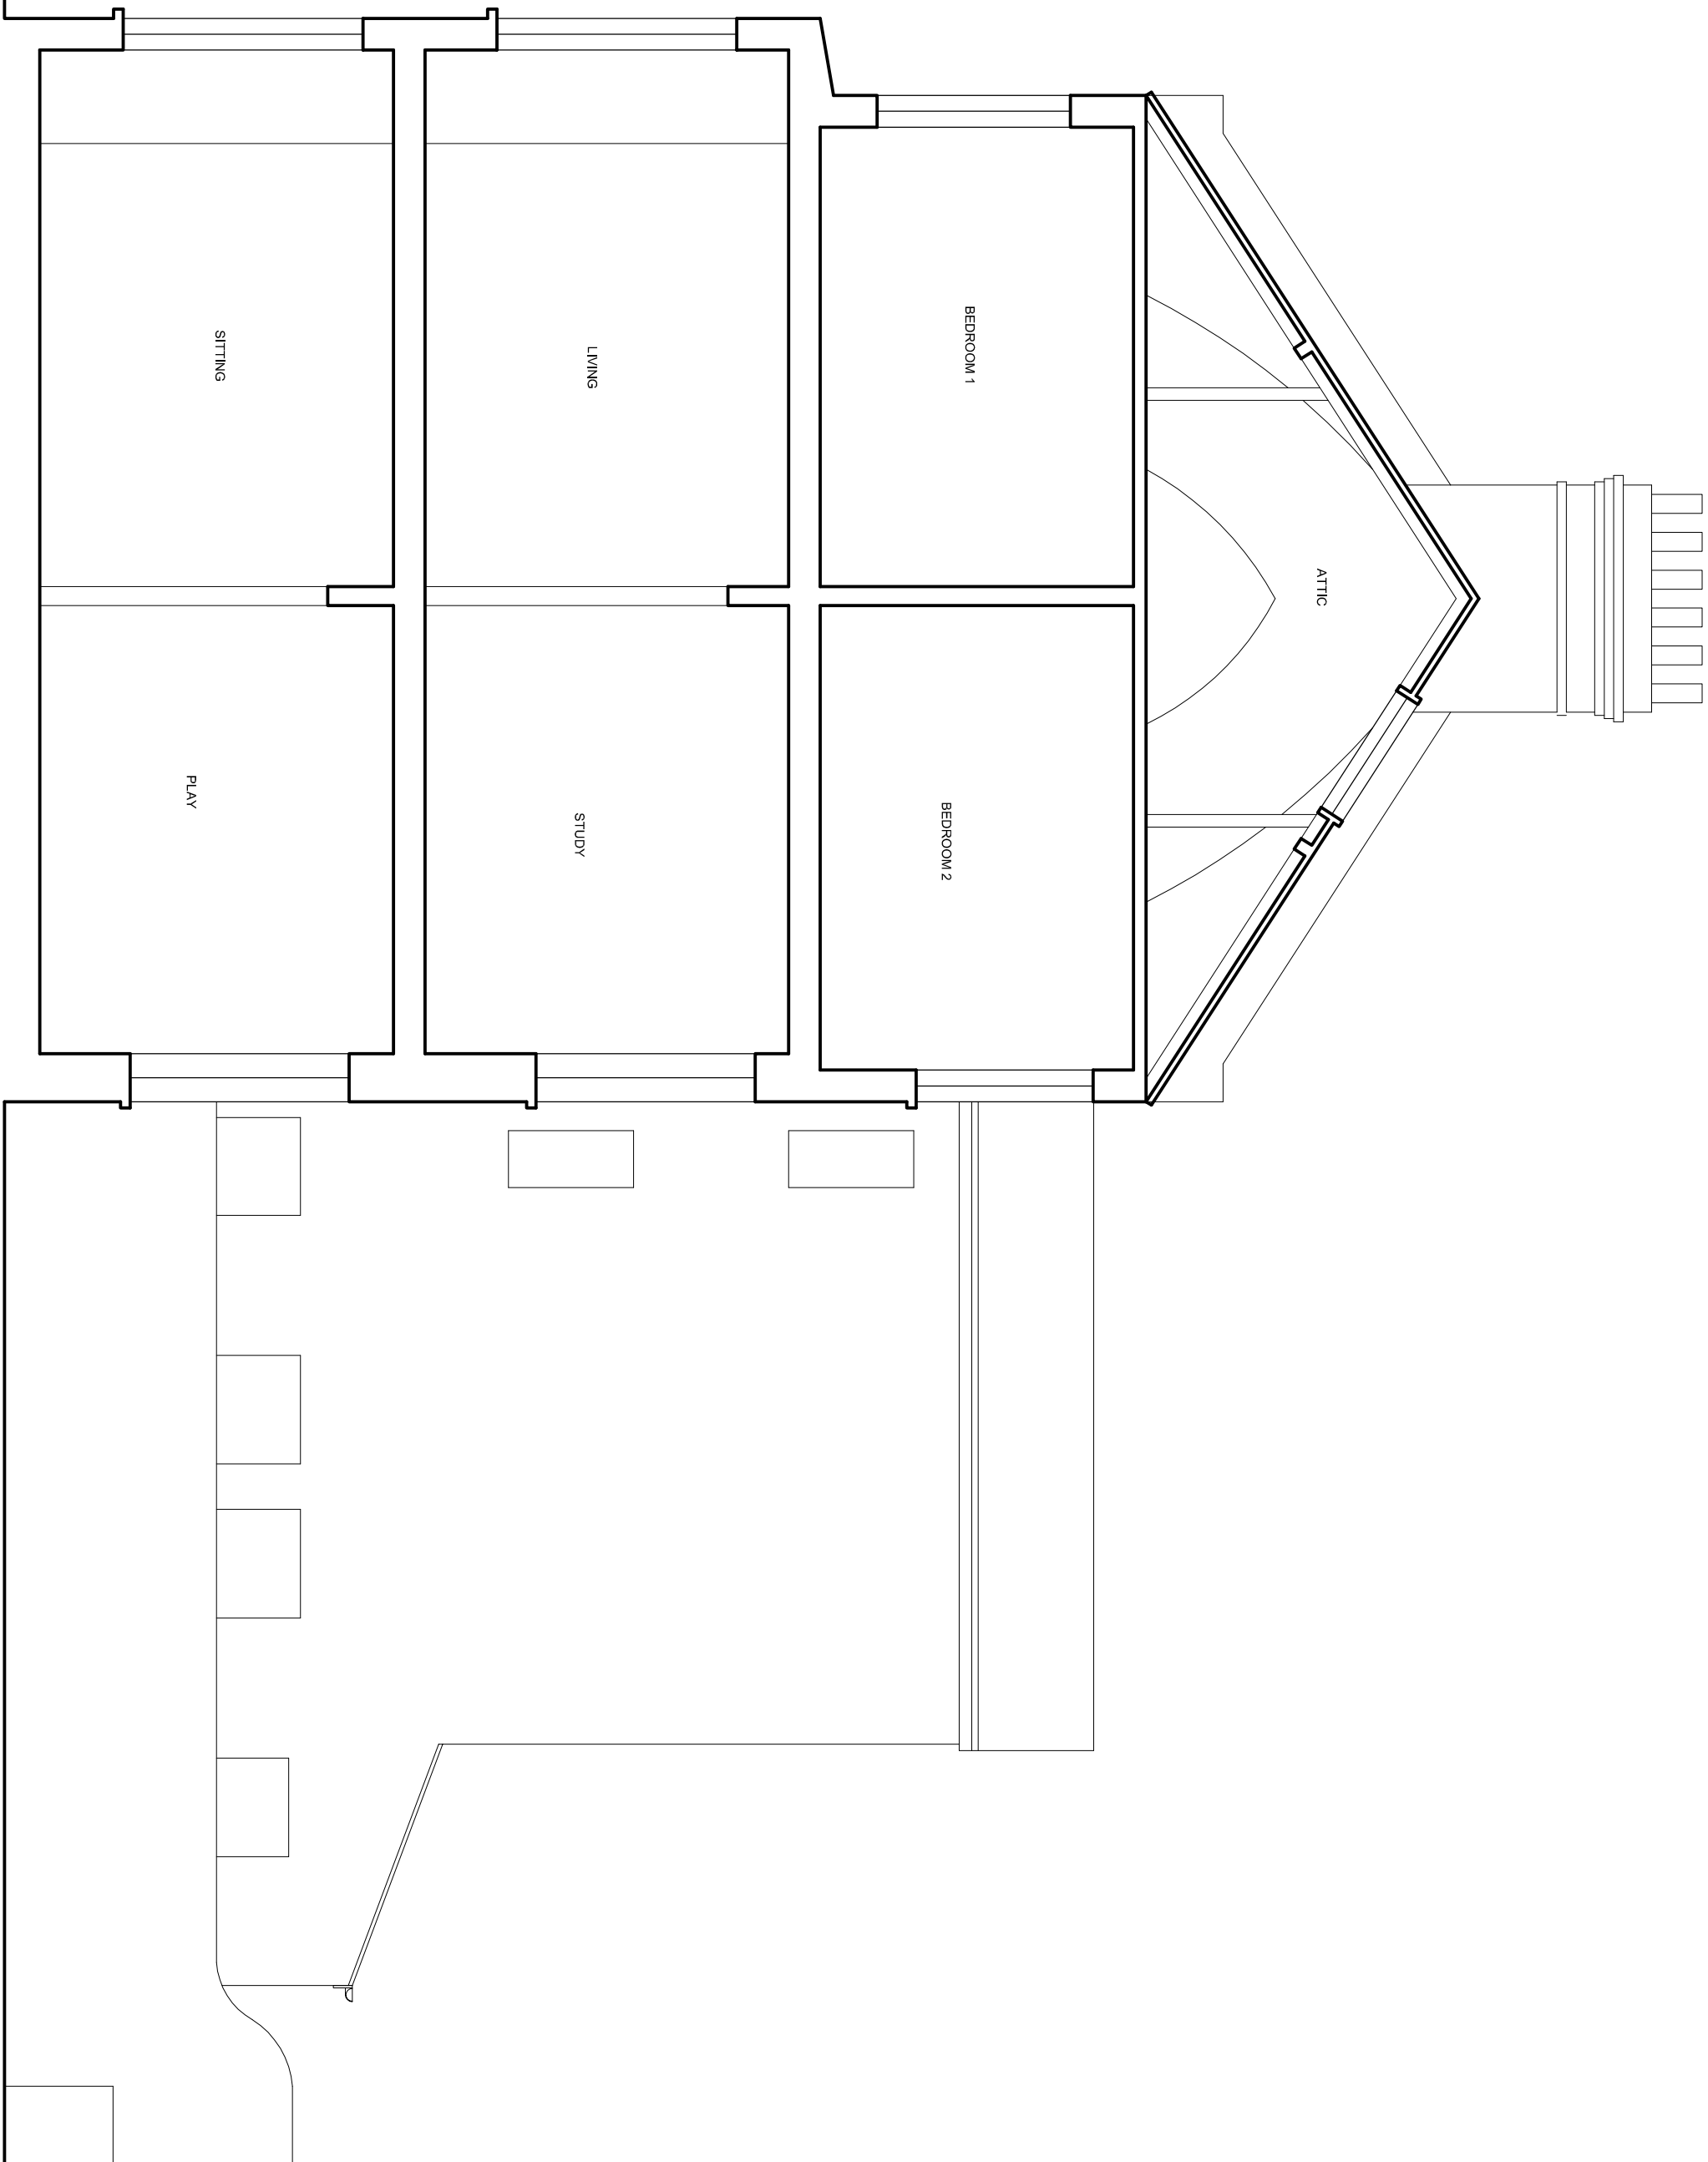

NOTES

DO NOT SCALE FROM DRAWING.
DIMENSIONS TO BE CONFIRMED
ON SITE

DAVIES ARCHITECTURE LTD

28 ELLIOTT SQ
LONDON NW3 3SU
TEL 020 7483 0669

JOB
ELAINE AND DAVID WHEELER
13 GRESSY ROAD
LONDON NW3 2NB

TITLE
EXISTING
SECTION B

DATE 16.9.15
SCALE 1:50 @A3

DRAWING NO CRE-EX-GA-06