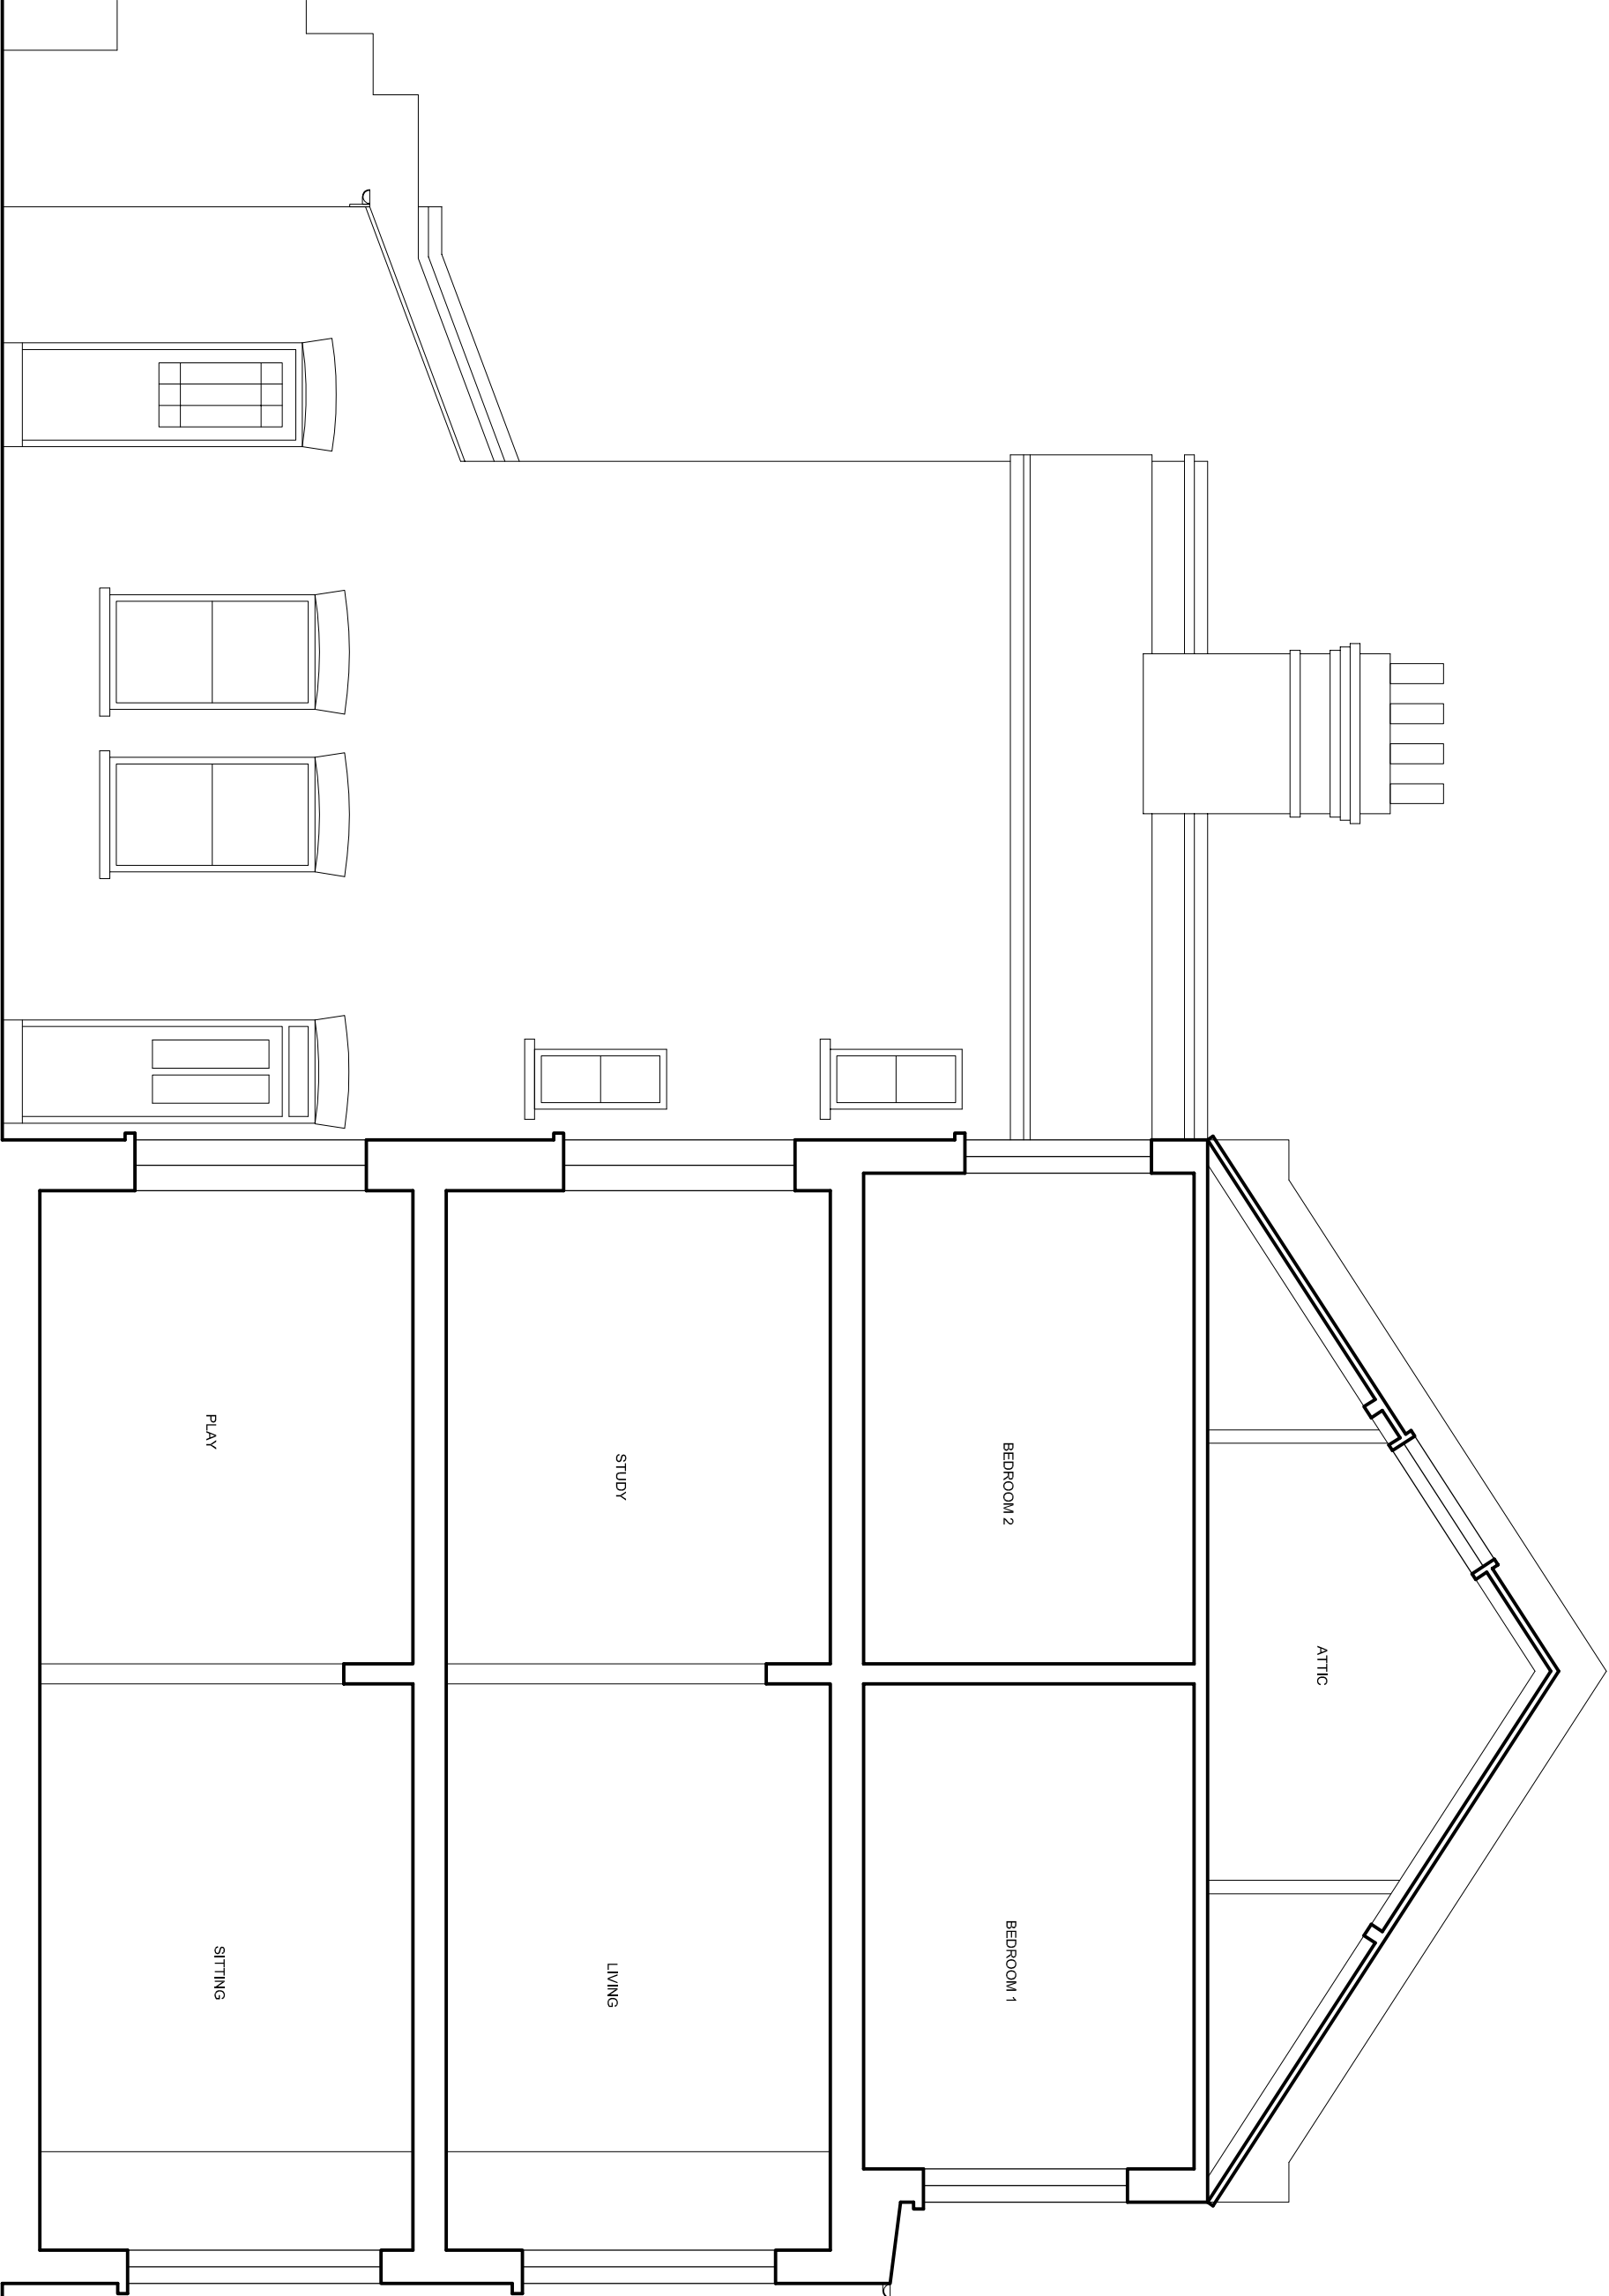

NOTES

DO NOT SCALE FROM DRAWING.
DIMENSIONS TO BE CONFIRMED
ON SITE

DAVIES ARCHITECTURE LTD

28 ELLIOTT SQ
LONDON NW3 3SU
TEL 020 7483 0669

JOB
ELAINE AND DAVID WHEELER
13 GRESSY ROAD
LONDON NW3 2NB

TITLE
EXISTING
SECTION A

DATE 16.9.15
SCALE 1:50 @A3

DRAWING NO CRE-EX-GA-05