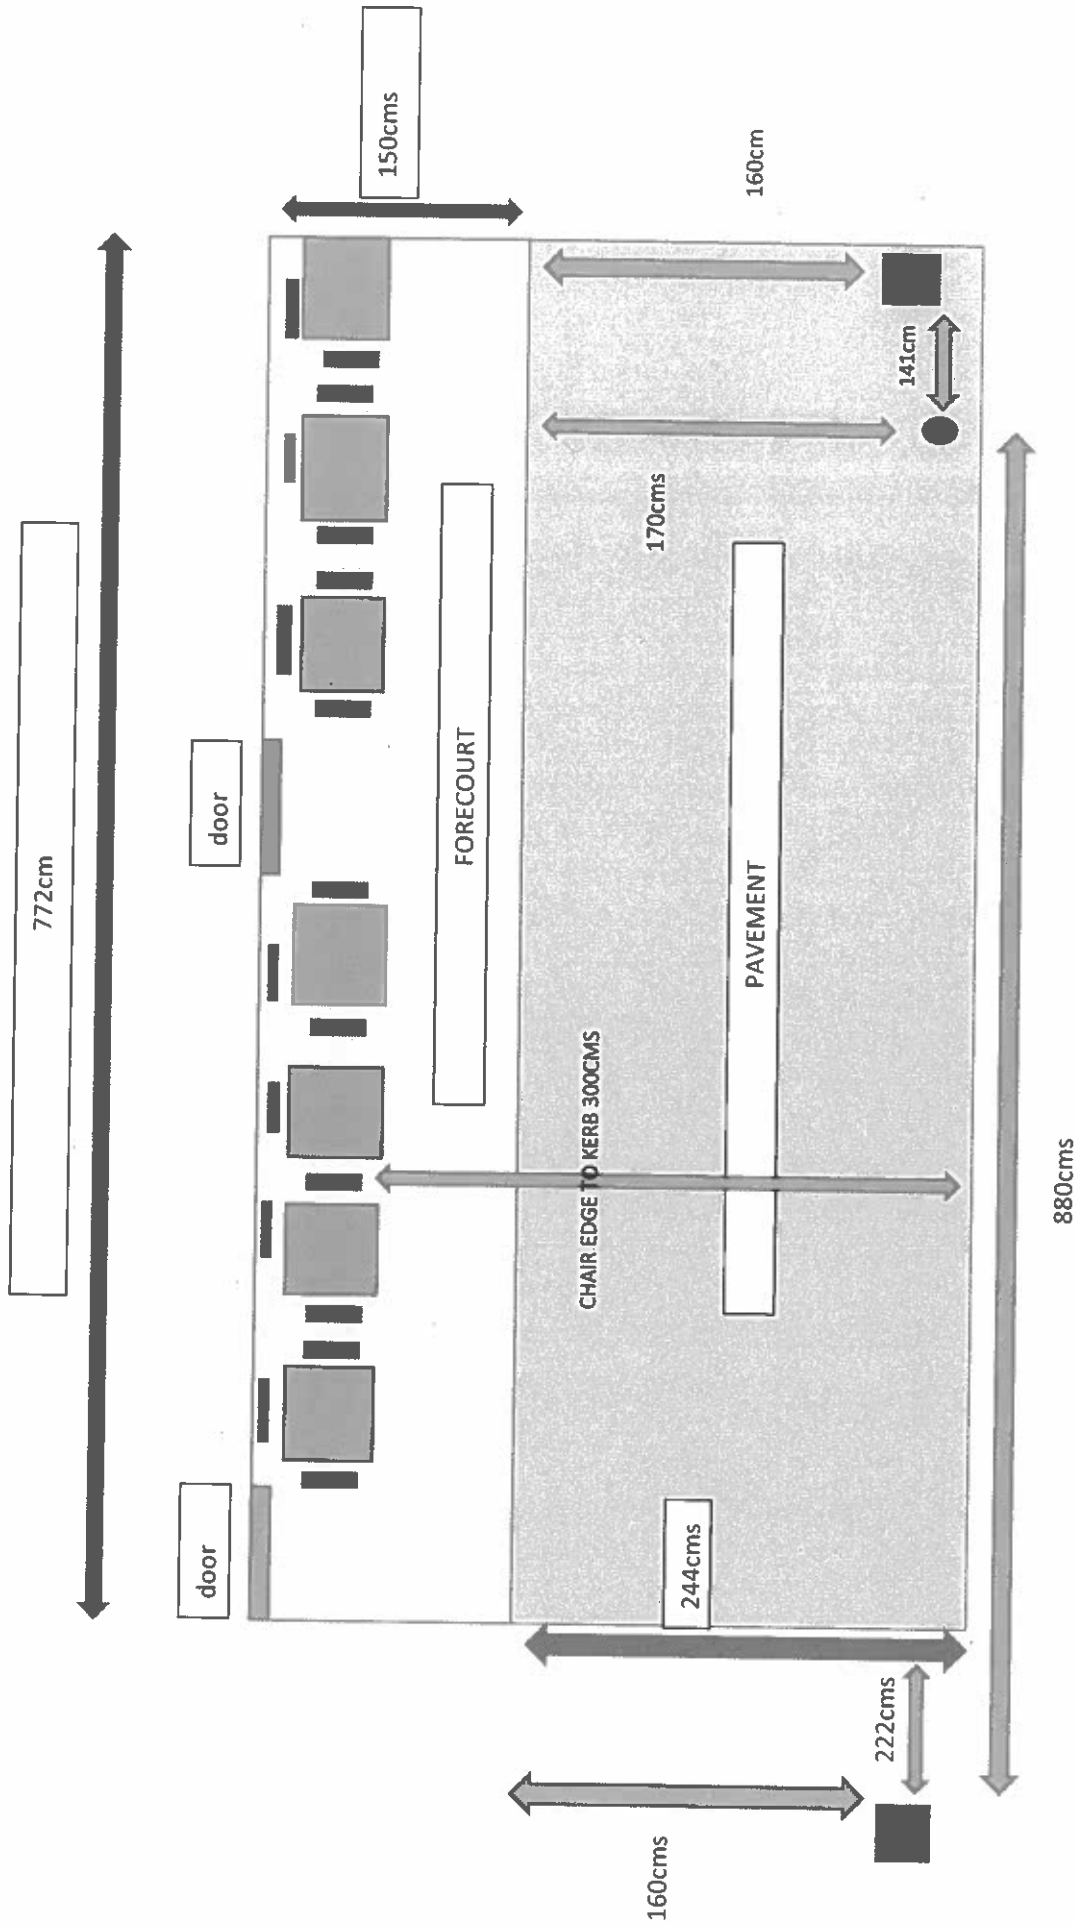

CAFÉ MODE 57-59 ENDELL STREET WC2H 9AJ

Key: scale 1:40

Tables: 70cm x 70cm square

Doors: 82cm wide

PLEASE NOTE LEFT BOLLARD IS NOT IN FRONT OF CAFÉ MODE BUT OVER 2 METRES INTO SPACE IN FRONT OF DENTIST NEXT DOOR.

WE HAVE ALSO USED SMALLER TABLES AND NO CHAIRS BACK ONTO WALKWAY