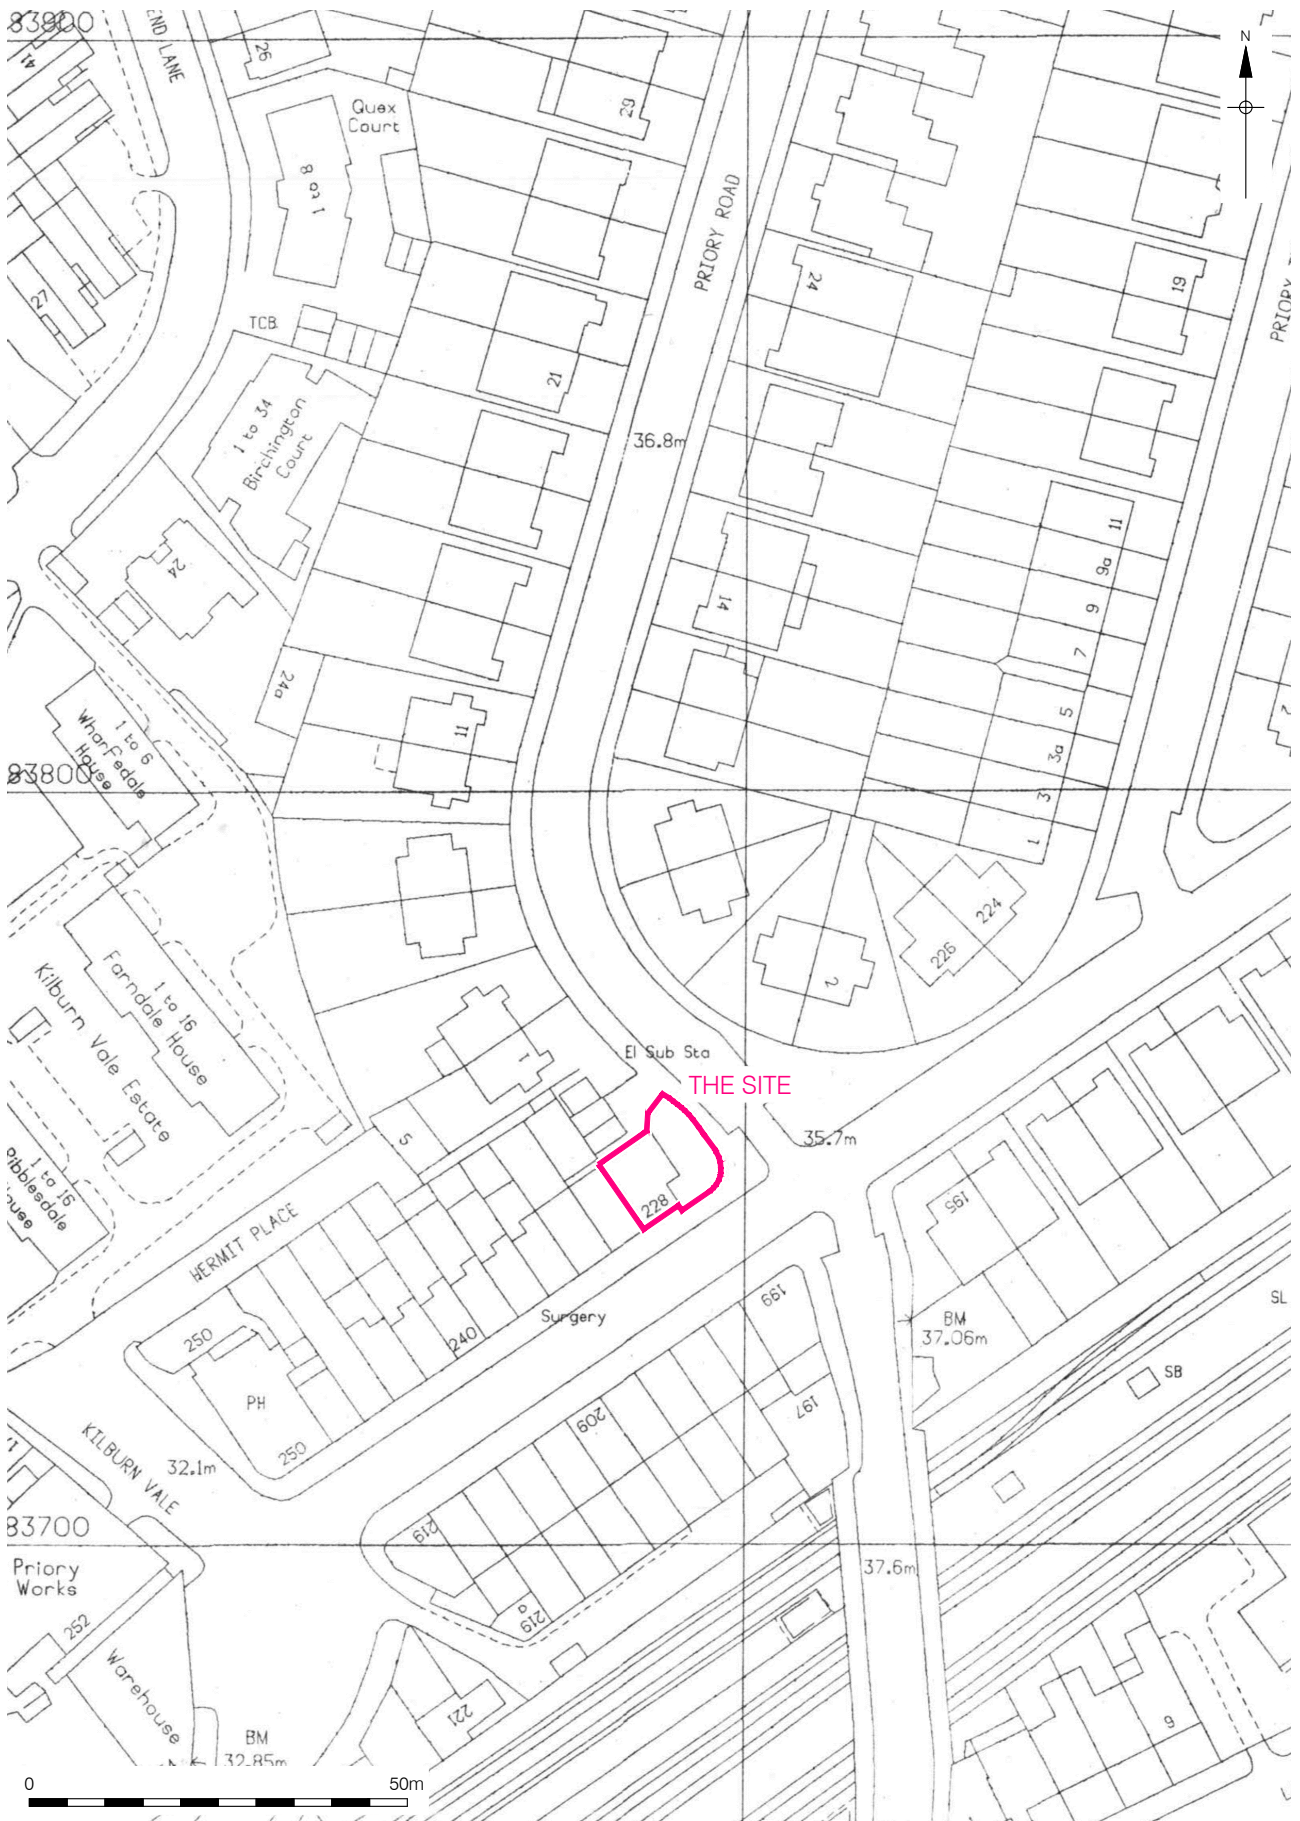

Figure 16
Ordnance Survey, 1967
1:1,000 at A4

© Crown copyright 1995. All rights reserved. License number 36110309
© Pre-Construct Archaeology Ltd 2015
24/03/15 HB