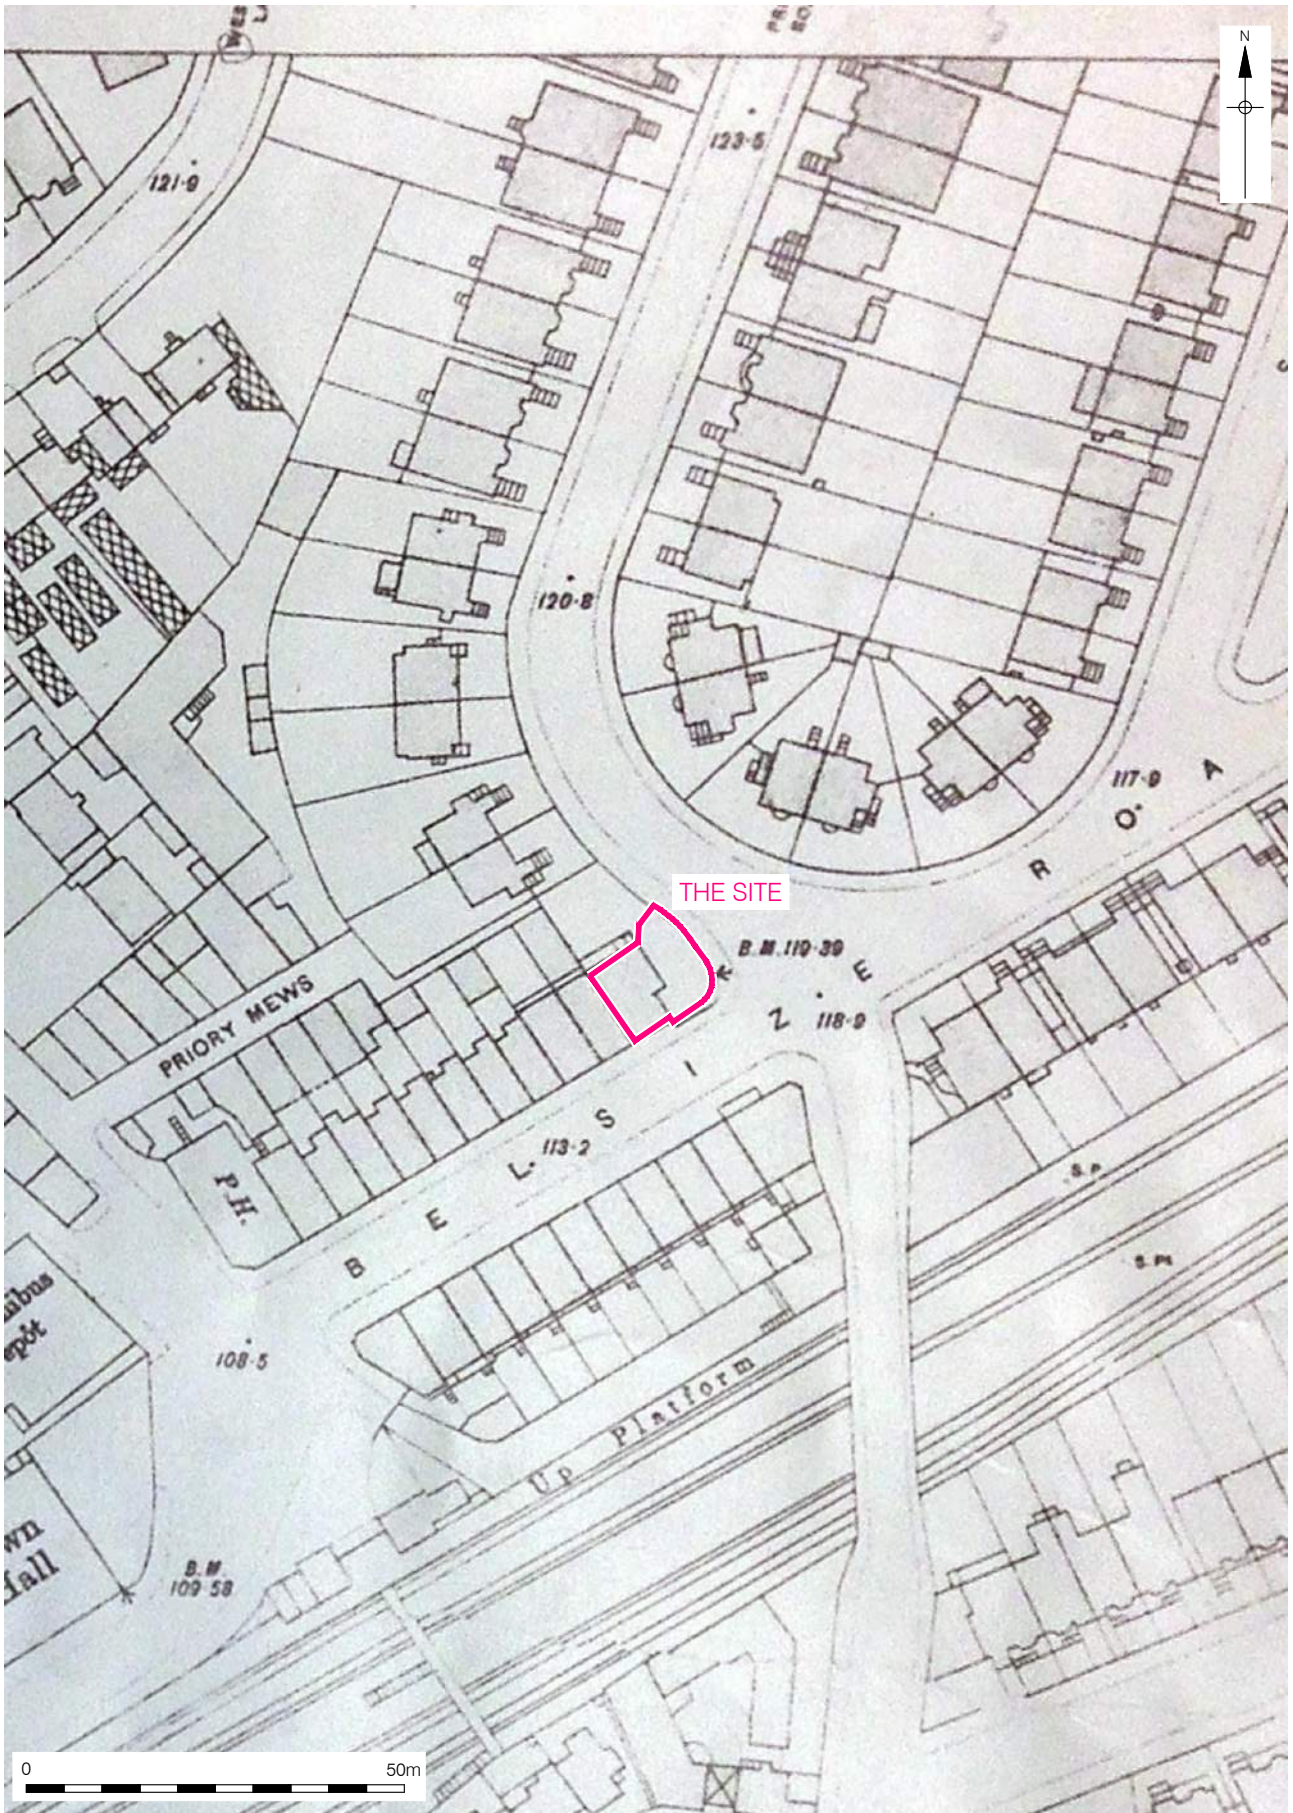

© Pre-Construct Archaeology Ltd 2015
24/03/15 HB

Figure 10
Newton, 1814
approx 1:10,000 at A4

© Pre-Construct Archaeology Ltd 2015
24/03/15 HB

Figure 11
Daw, 1864
approx 1:5,000 at A4

© Pre-Construct Archaeology Ltd 2015
24/03/15 HB

Figure 12
Detail of Daw, 1864
1:1,000 at A4

© Pre-Construct Archaeology Ltd 2015
24/03/15 HB

Figure 13
Ordnance Survey, 1893
1:1,000 at A4

© Pre-Construct Archaeology Ltd 2015
24/03/15 HB

Figure 14
Ordnance Survey, 1912
1:1,000 at A4

© Pre-Construct Archaeology Ltd 2015
 24/03/15 HB

Figure 15
 Ordnance Survey, 1953
 1:1,000 at A4

© Crown copyright 1967. All rights reserved. License number 36110309
 © Pre-Construct Archaeology Ltd 2015
 24/03/15 HB

Figure 16
 Ordnance Survey, 1967
 1:1,000 at A4

© Crown copyright 1995. All rights reserved. License number 36110309
 © Pre-Construct Archaeology Ltd 2015
 24/03/15 HB

Figure 17
 Ordnance Survey, 1995
 1:1,000 at A4