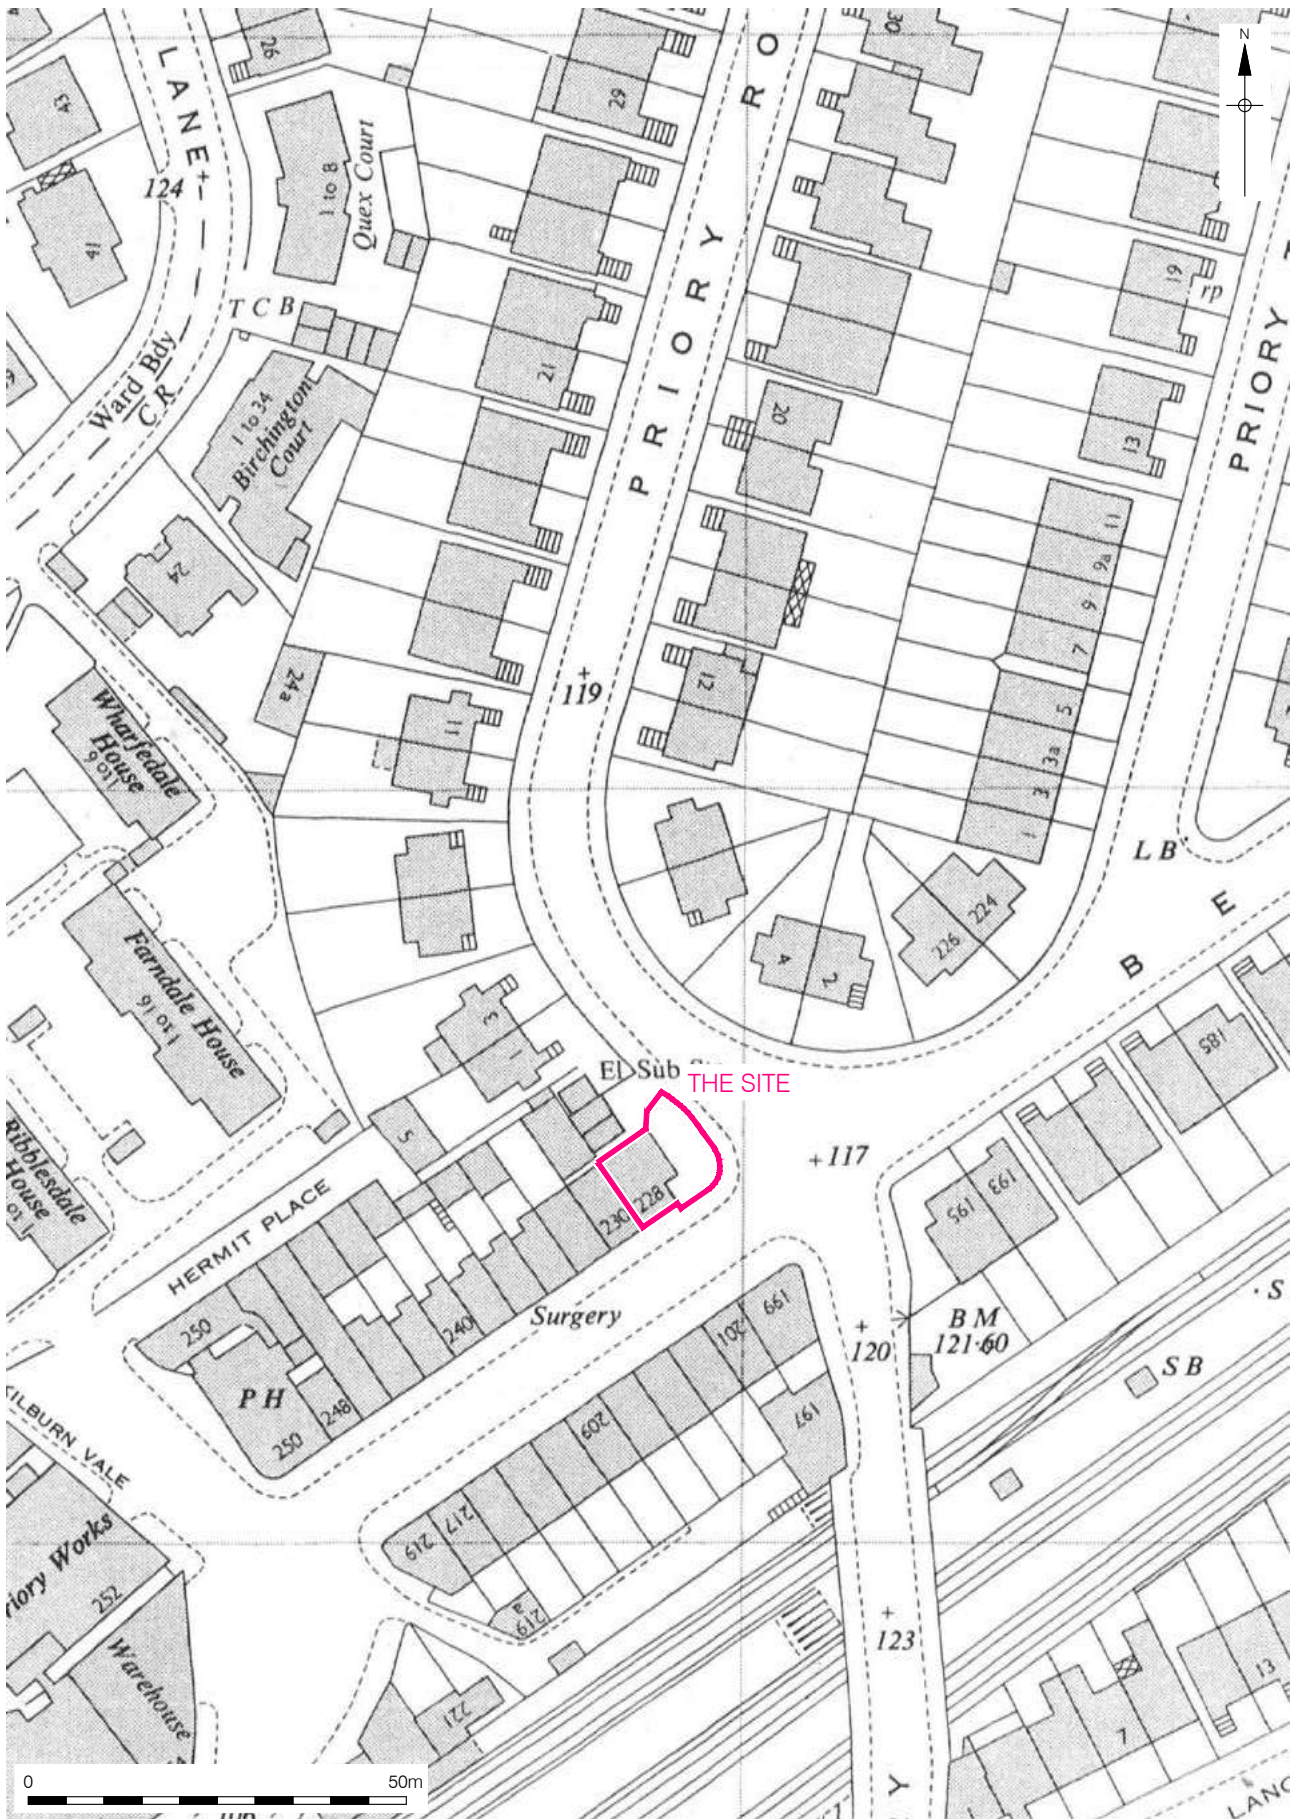

Figure 12
Detail of Daw, 1864
1:1,000 at A4

© Pre-Construct Archaeology Ltd 2015
24/03/15 HB

Figure 13
Ordnance Survey, 1893
1:1,000 at A4

© Pre-Construct Archaeology Ltd 2015
24/03/15 HB

Figure 14
Ordnance Survey, 1912
1:1,000 at A4

© Pre-Construct Archaeology Ltd 2015
 24/03/15 HB

Figure 15
 Ordnance Survey, 1953
 1:1,000 at A4

© Crown copyright 1967. All rights reserved. License number 36110309
 © Pre-Construct Archaeology Ltd 2015
 24/03/15 HB