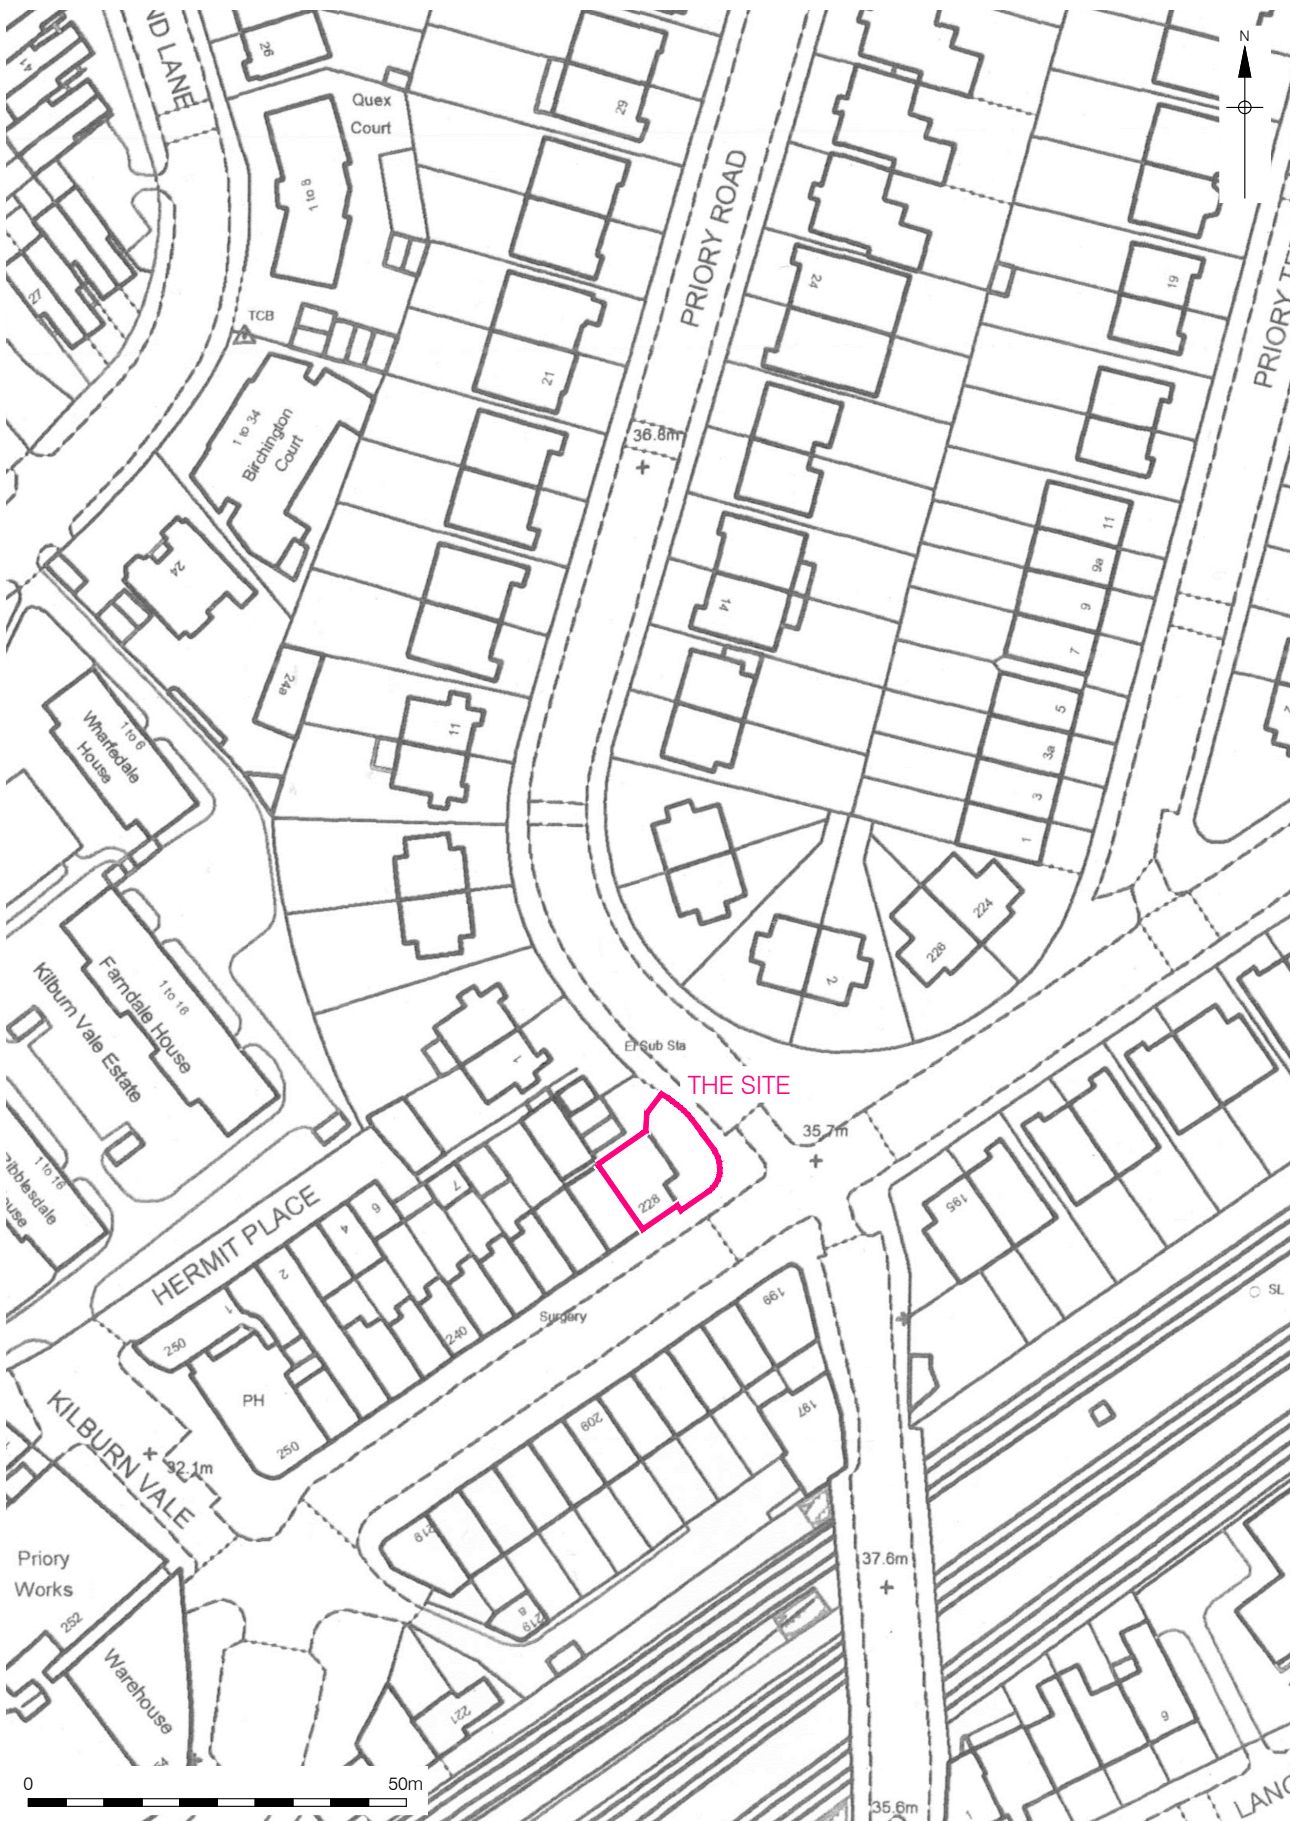

Figure 17
Ordnance Survey, 1995
1:1,000 at A4

© Crown copyright 2014. All rights reserved. License number 36110309
© Pre-Construct Archaeology Ltd 2015
24/03/15 HB

Figure 18
Ordnance Survey, 2014
1:1,000 at A4