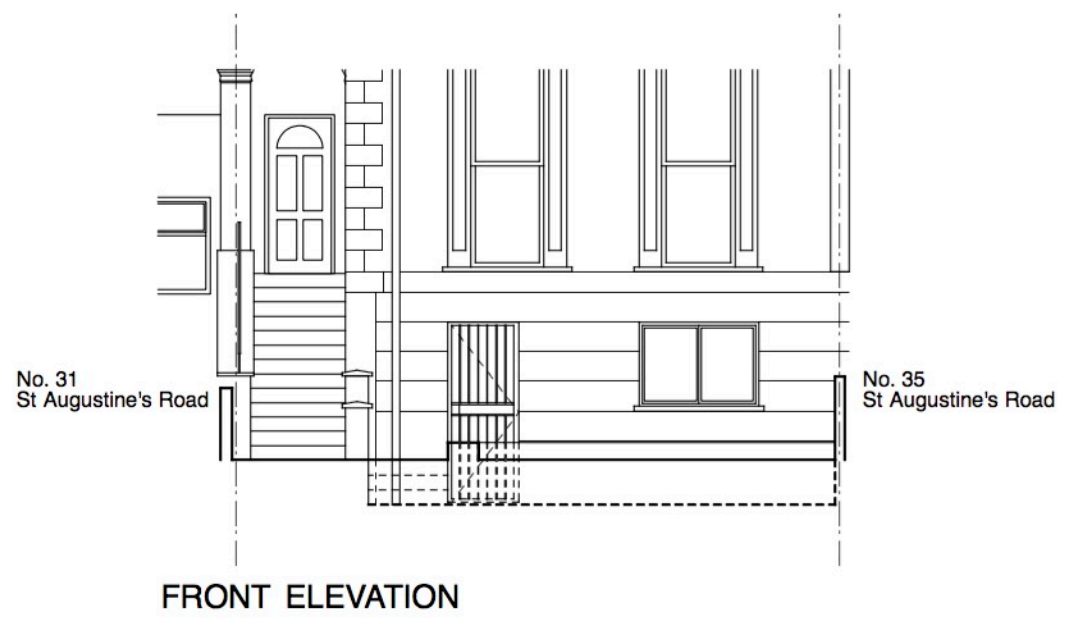

Do not scale from this drawing.  
Dimensions are to be verified on site prior to construction.  
Notes

**Revisions**

**4orm**

1-5 Offord Street London N1 1DH  
studio@4orm.co.uk  
www.4orm.co.uk

Project  
**33A St Augustine's Road  
London. NW1 9RL**

Drawing Title  
Existing drawings & photographs

Drawing Status

Date                      Scale @ A3                      Drawn  
November 15                      1:100                      cp

Drawing Number  
**4031-X.03**