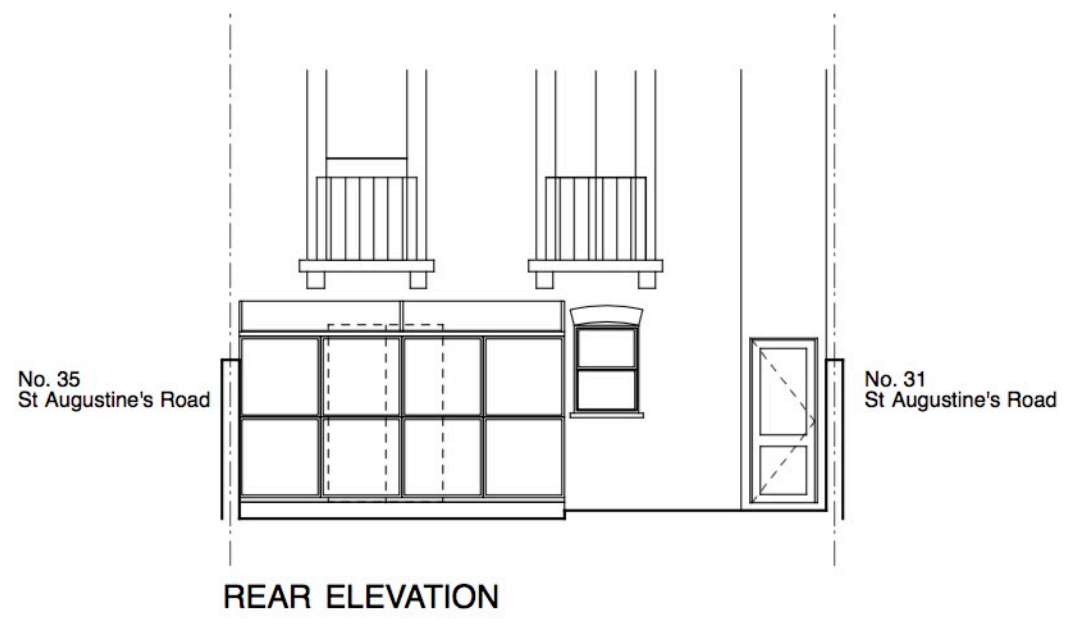

Do not scale from this drawing.  
Dimensions are to be verified on site prior to construction.  
Notes

**Revisions**

**4orm**

1-5 Offord Street London N1 1DH  
studio@4orm.co.uk  
www.4orm.co.uk

Project  
**33A St Augustine's Road  
London. NW1 9RL**

Drawing Title  
Existing drawings & photographs

Drawing Status

Date                      Scale @ A3                      Drawn  
November 15                      1:100                      cp

Drawing Number  
**4031-X.03**