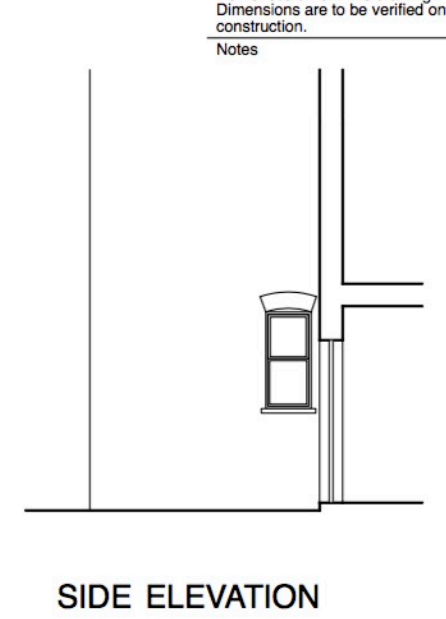

Do not scale from this drawing.  
Dimensions are to be verified on site prior to construction.  
Notes

**Revisions**

**4orm**

1-5 Offord Street London N1 1DH  
studio@4orm.co.uk  
www.4orm.co.uk

Project  
**33A St Augustine's Road  
London. NW1 9RL**

Drawing Title  
Existing drawings & photographs

Drawing Status

Date                      Scale @ A3                      Drawn  
November 15                      1:100                      cp

Drawing Number  
**4031-X.03**