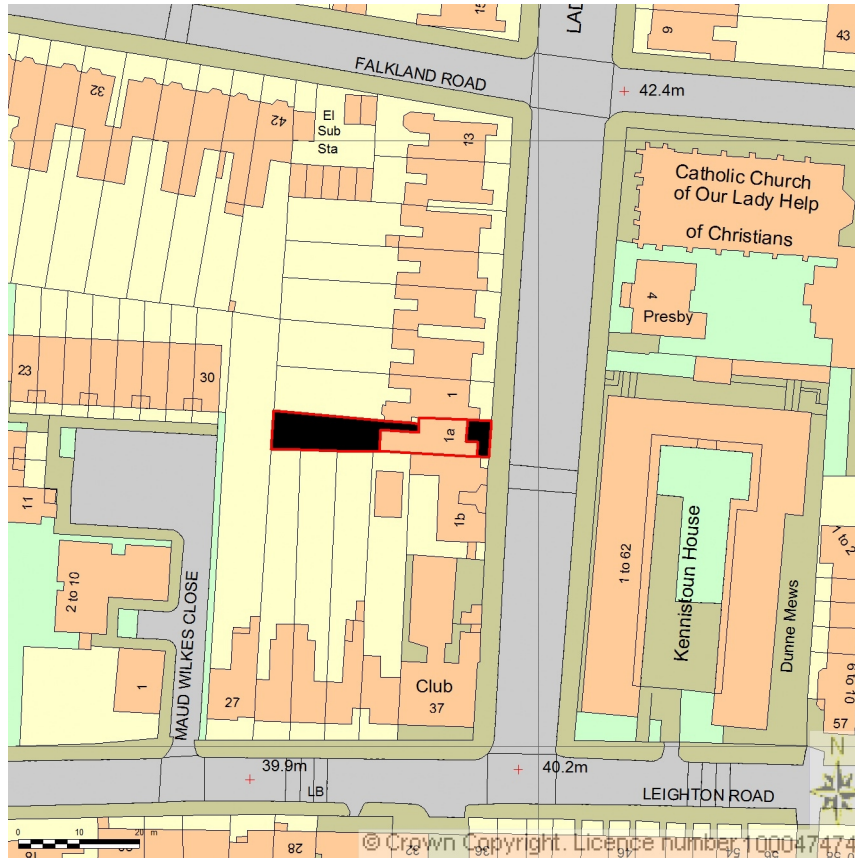

SITE LOCATION PLAN
AREA 2 HA
SCALE: 1:1250 on A4
CENTRE COORDINATES: 529183 , 185252

Supplied by Streetwise Maps Ltd
www.streetwise.net
Licence No: 100047474
13:55:30 07/10/2015