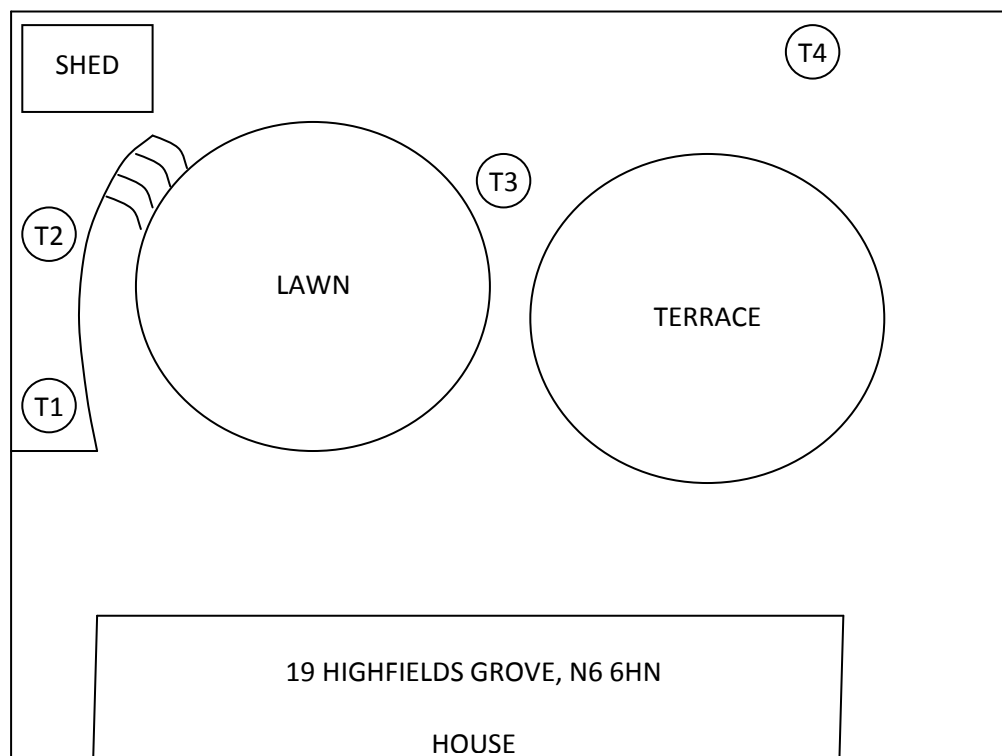

19 HIGHFIELD GROVE

SKETCH PLAN

(Not to scale)

- | | | |
|----|-----------------------|--------------------------------------|
| T1 | Maple: | To 20% thin |
| T2 | Magnolia grandiflora: | To 20% reduction |
| T3 | Sycamore: | To 30% thin and removal of dead wood |
| T4 | Plum: | To 20% reduction |