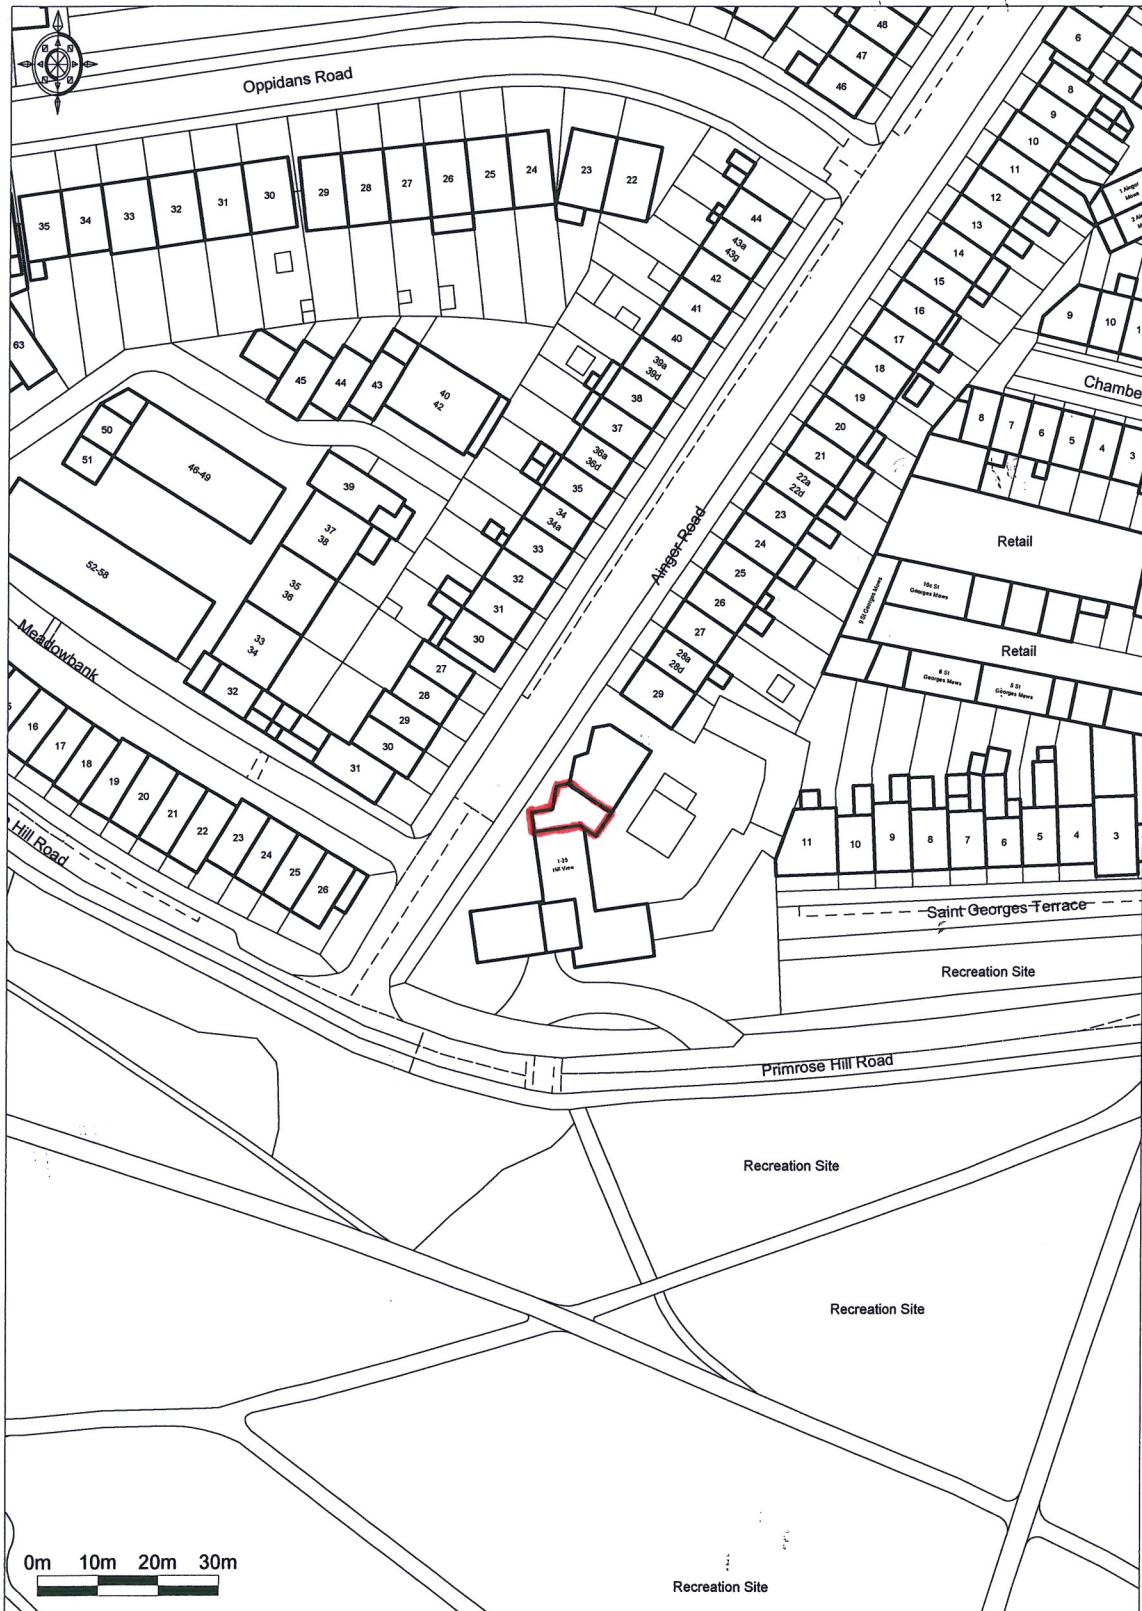

Cedar Croft, Ainger Road, London, NW3 3AU

GC Planning Partnership Ltd
Site Location Plan @ 1:1250 Scale