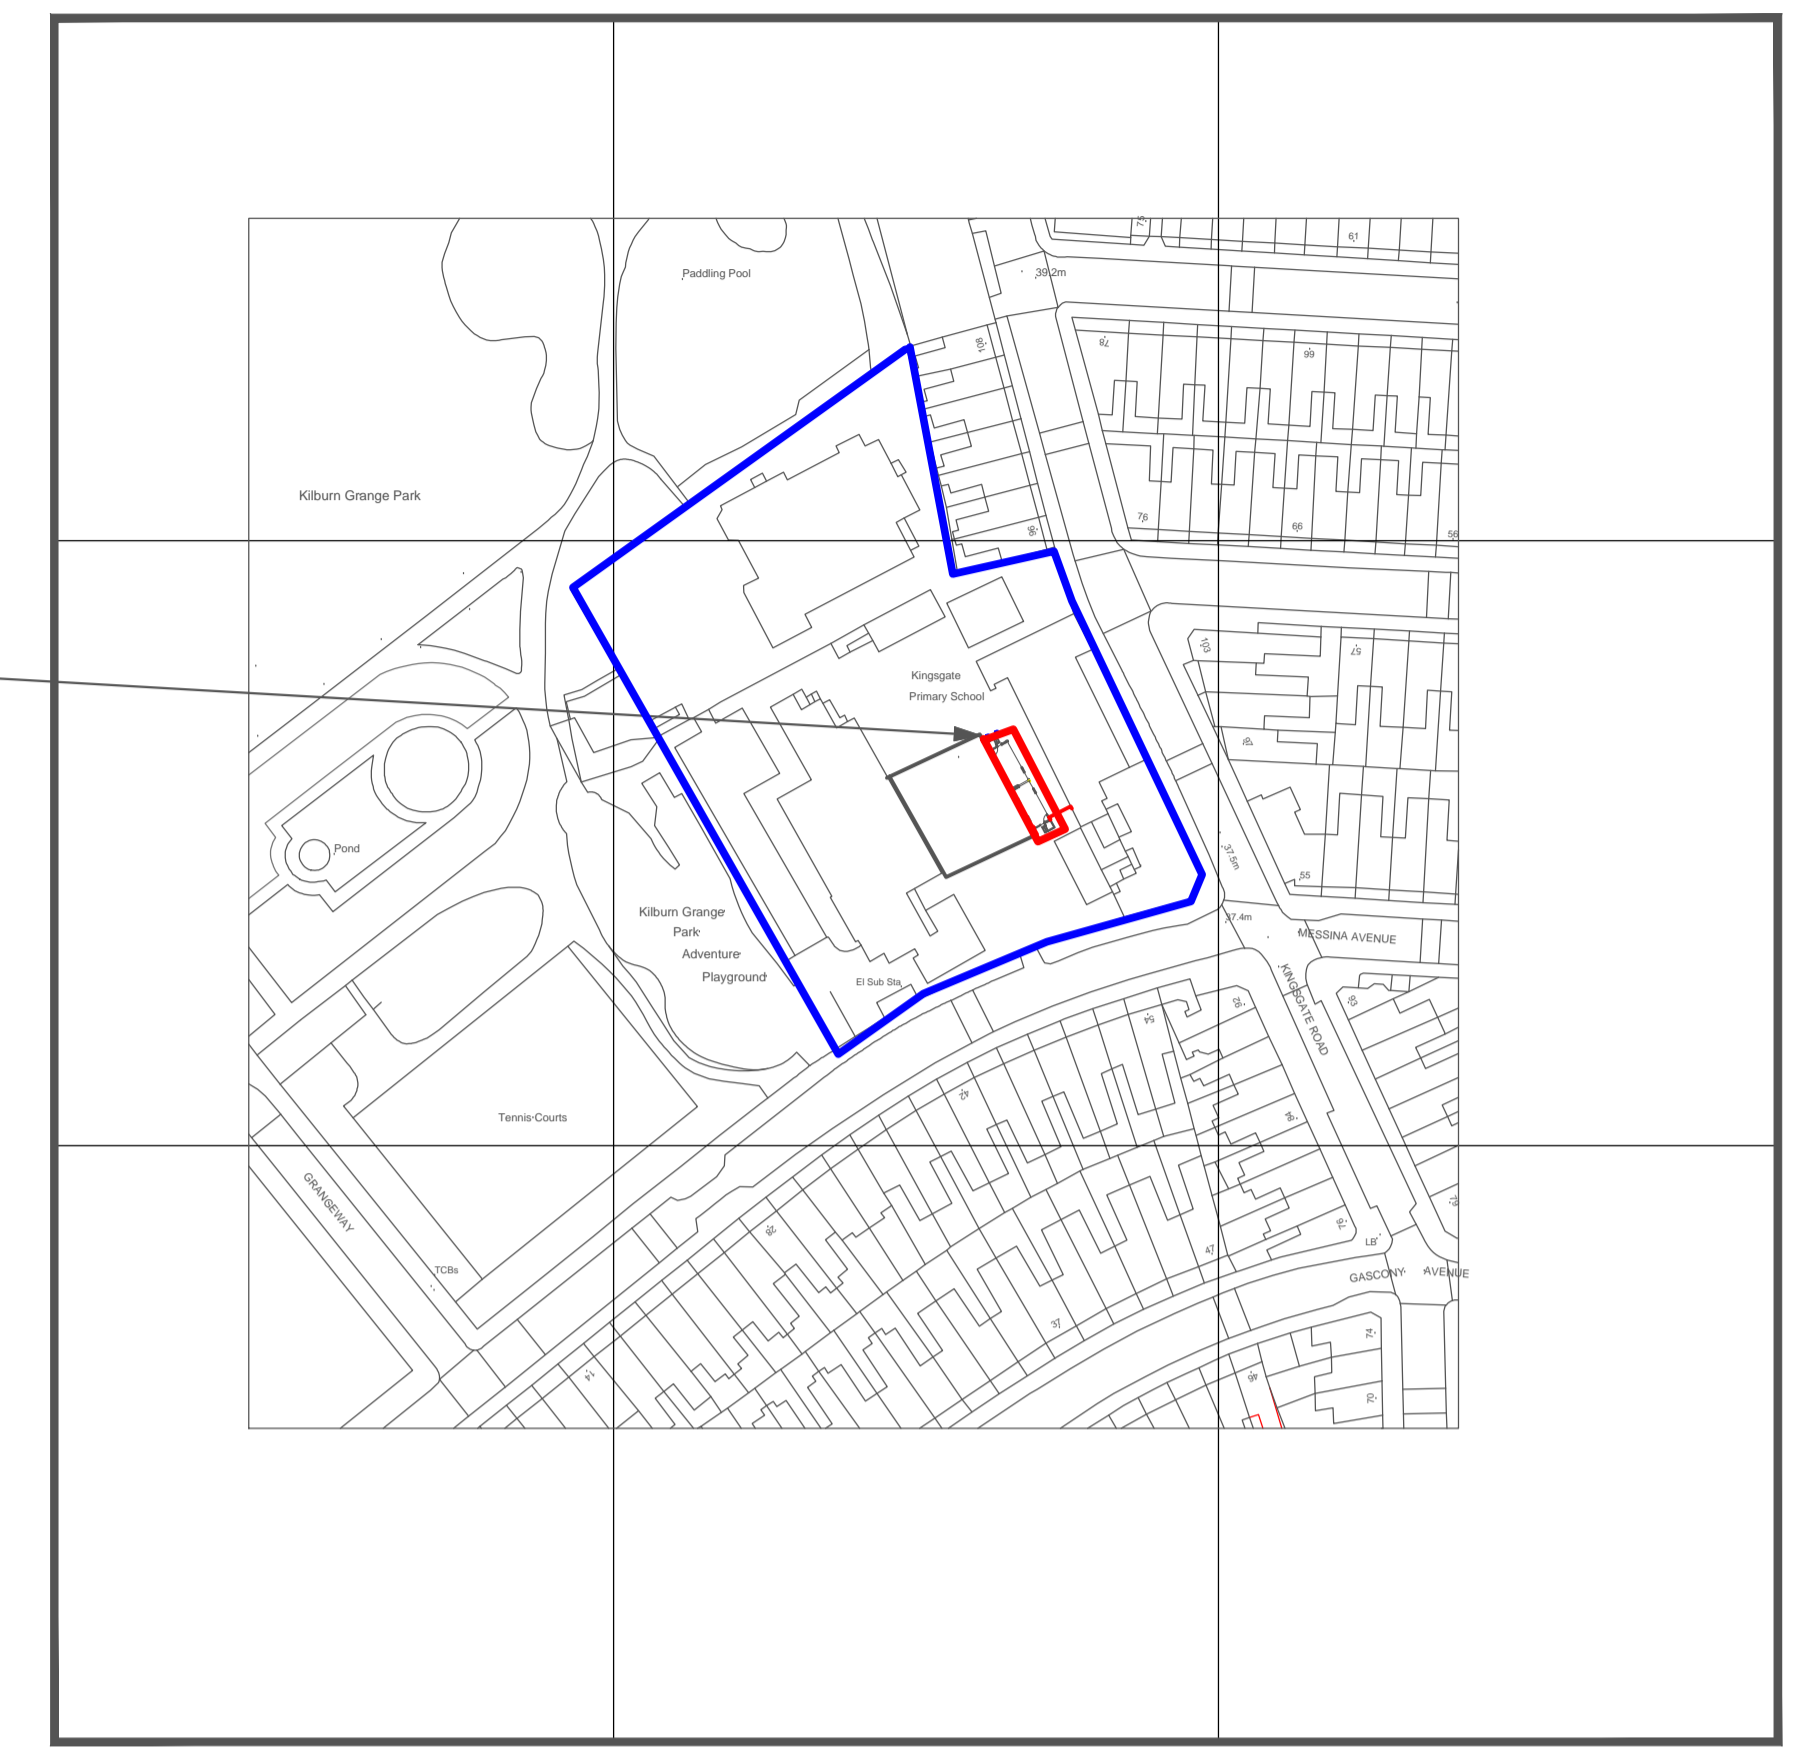

Proposed location of 2nr single storey Portakabin Buildings.

© Crown Copyright 2006
 Reproduction in whole or in part is prohibited without the prior permission of Ordnance Survey.

LOCATION PLAN
 scale 1:1250

© Portakabin Limited 2000
 This drawing is the property of Portakabin Limited. It must not be copied or reproduced or divulged to anyone without written permission.

BLOCK PLAN
 scale 1:200

Portakabin	Total Solutions
Proposed Temporary Portakabin Classroom accommodation for Kingsgate Primary School at Kingsgate Road, London, NW6 4LB	
Date: 22nd October 2015	
Scale : 1:200 & 1:1250	
Drawing Number	TSED220124697 with dim