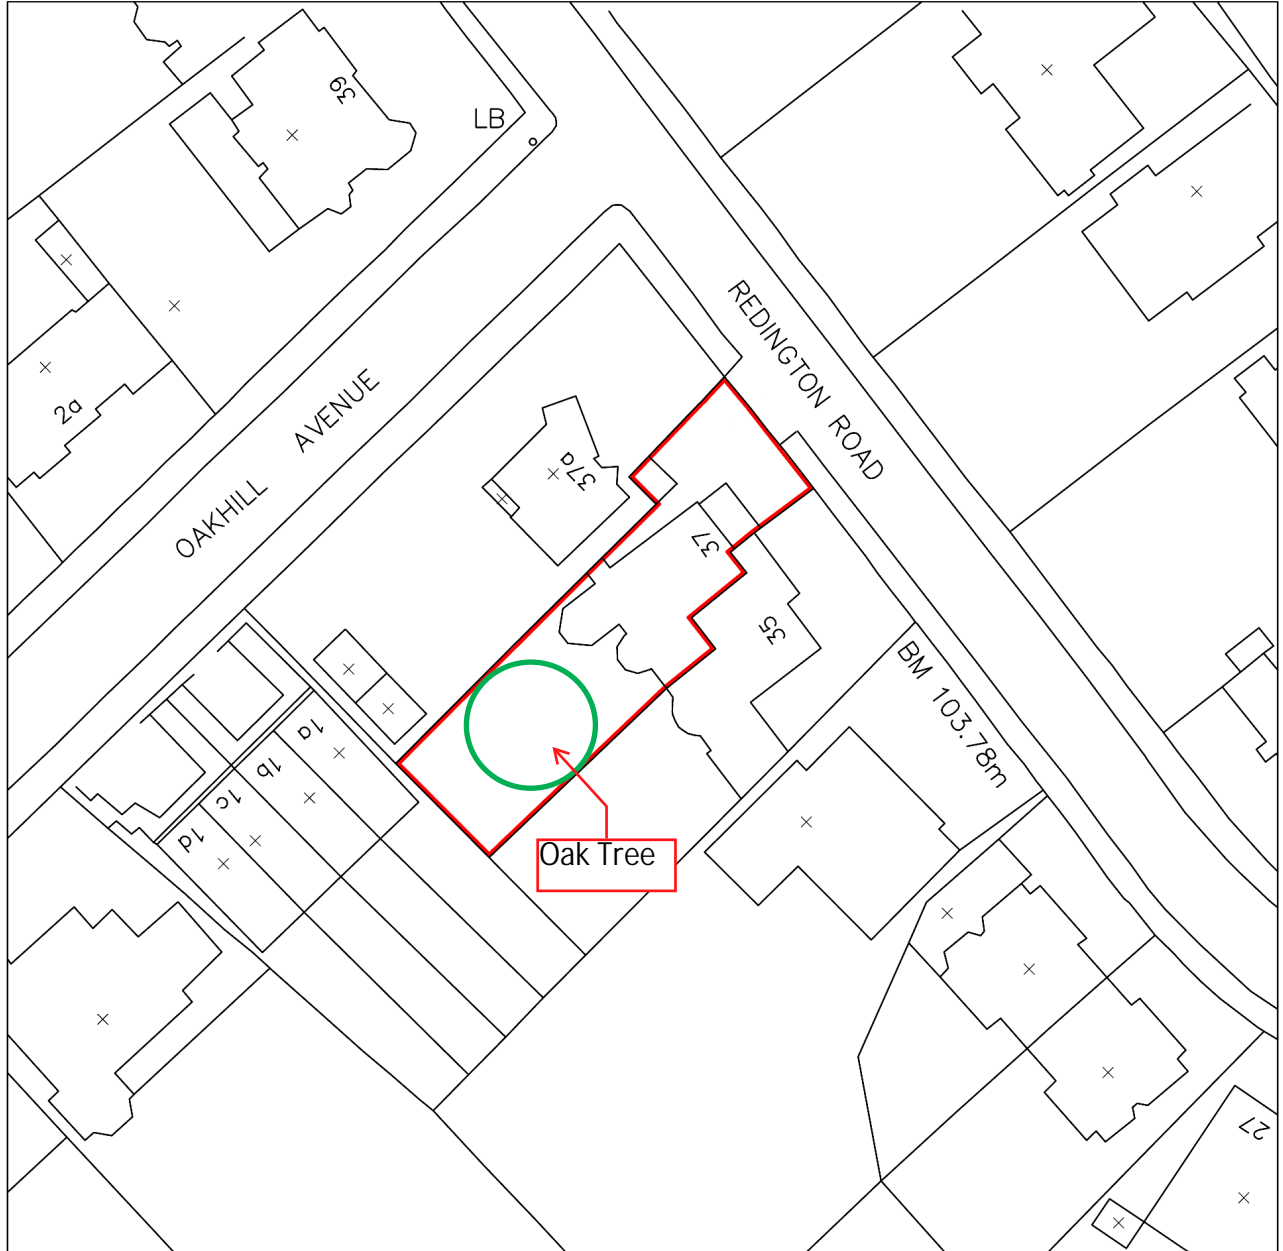

37 Redington Road London NW3 7QY

NATIONAL LEASE PLANS
78 WINDMILL ROAD
LONDON N18 1LN
T: 0845 124 9552 F: 0845 355 0596
www.nationalleaseplans.co.uk

ADDRESS:
37 REDINGTON ROAD
LONDON NW3 7QY

DETAILS:
FREEHOLD PLAN

SCALE: 1:500
DATE: OCT 2013

DRAWING NO:
37/03