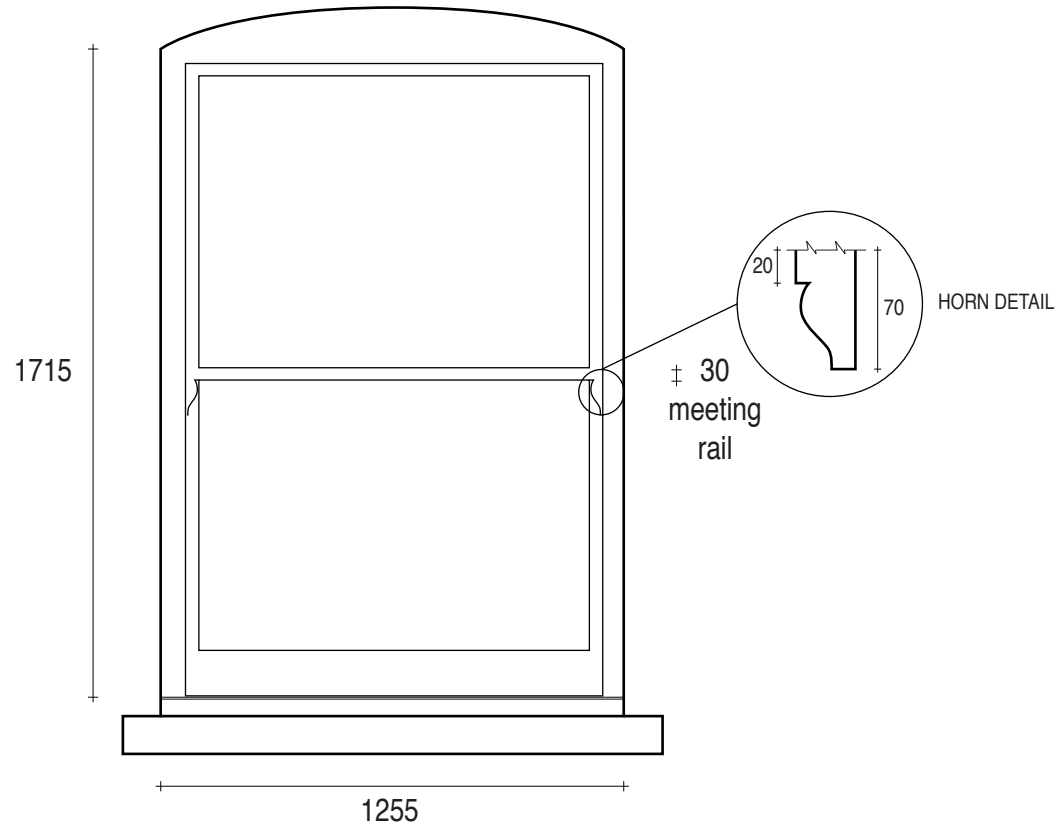

MR JOHN BERRY

75 HAVERSTOCK HILL, LONDON NW3 4SL

EXISTING SINGLE GLAZED SASHES
AT SECOND FLOOR FRONT ELEVATION

16 OCTOBER 2015

NOTES

SCALE 1:20

**Original
Windows**