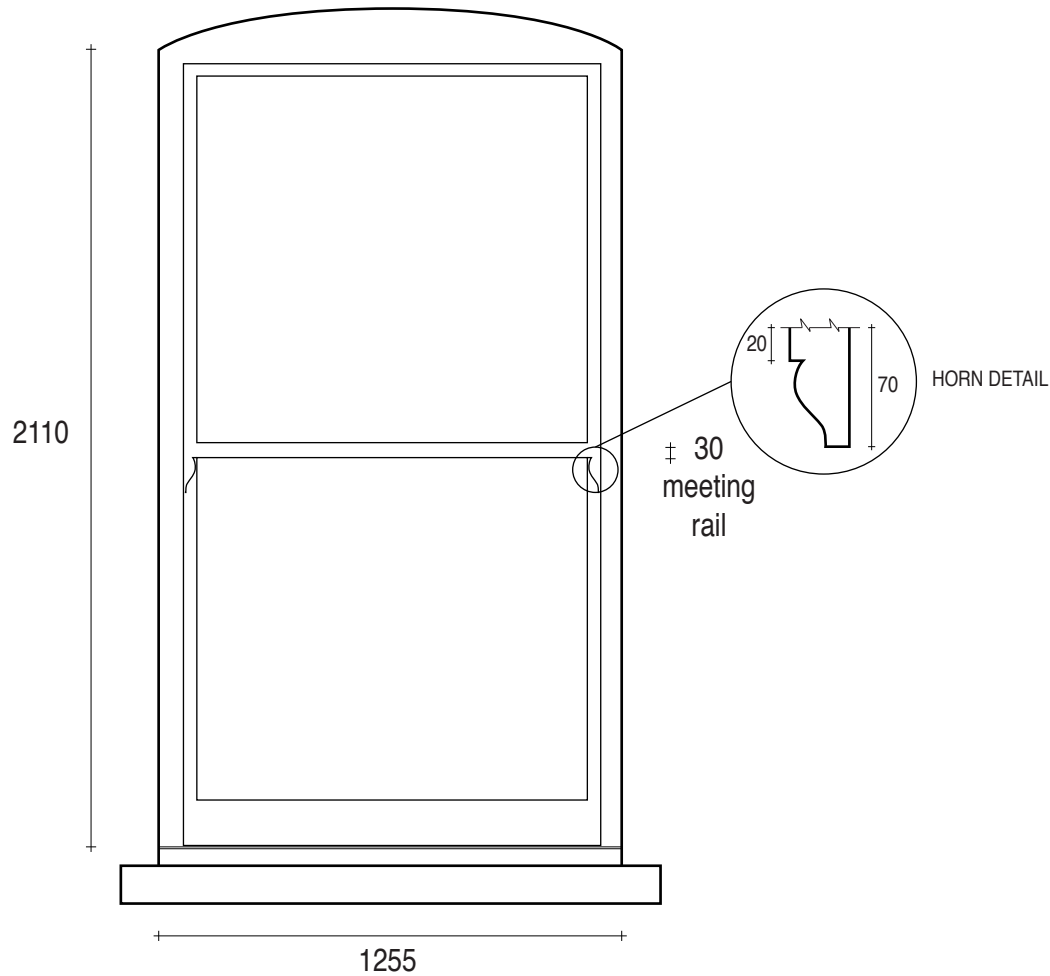

MR JOHN BERRY

75 HAVERSTOCK HILL, LONDON NW3 4SL

EXISTING SINGLE GLAZED SASHES  
AT FIRST FLOOR FRONT ELEVATION

16 OCTOBER 2015

NOTES

SCALE 1:20

**Original  
Windows**